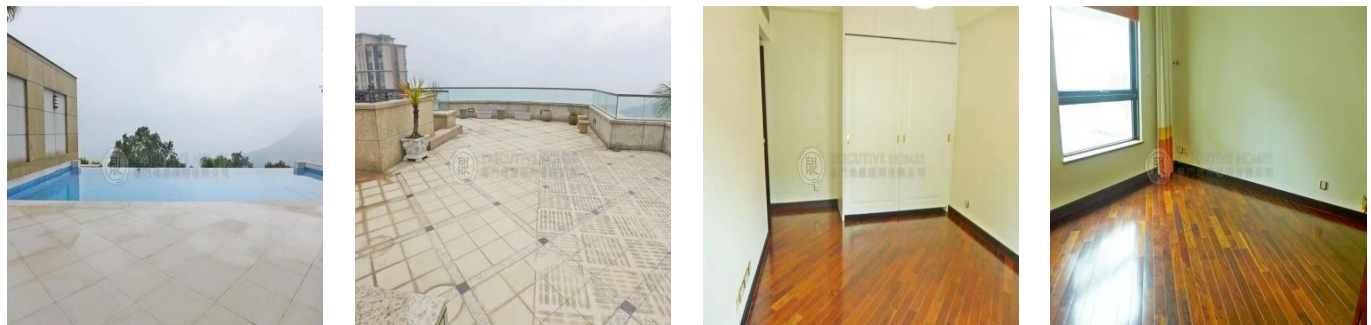

**Maureen Mills**  
Executive Homes Hong Kong  
Centra, Hong Kong - Mistsevyv Chas

+852 2537 1177

A luxury townhouse with a private pool and terrace off the living area. There is also a roof terrace. It has a split level living-dining room and 4 bedrooms. The master bedroom is large with a private balcony off it. It has sweeping views over the Southside of the island. Located in a small exclusive complex. The carport can park 4-5 cars.