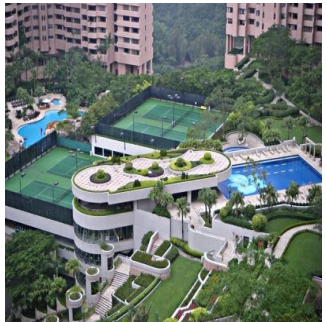

Maureen Mills
Executive Homes Hong Kong
Centra, Hong Kong - Mistsevy Chas

+852 2537 1177

This iconic development, completed in 1989, in the middle of HK island, consists of totally eighteen 20 storey blocks of differing sized apartments. Towers 1& 2 are fully furnished serviced apartments, either studios or 1-3 bedrooms. The other towers are residential ones and range from 1001 sf - 2626 sf saleable areas, with 2-4 bedrooms plus study. There are a total of 779 residential apartments. The development is surrounded by walking trails and a country park and has extensive clubhouse facilities.