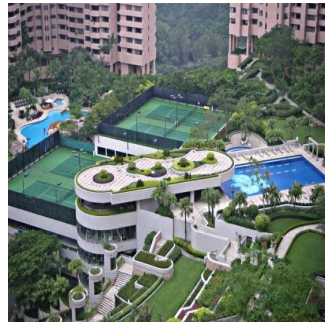

Maureen Mills
Executive Homes Hong Kong
Centra, Hong Kong - Mistsevy Chas

+852 2537 1177

This iconic development, completed in 1989, in the middle of HK island, consists of totally eighteen 20 storey blocks of differing sized apartments. Towers 1& 2 are fully furnished serviced apartments, either studios or 1-3 bedrooms. The other towers are residential ones and range from 1001 sf - 2626 sf saleable areas, with 2-4 bedrooms plus study. There are a total of 779 residential apartments. The development is surrounded by walking trails and a country park and has extensive clubhouse facilities.