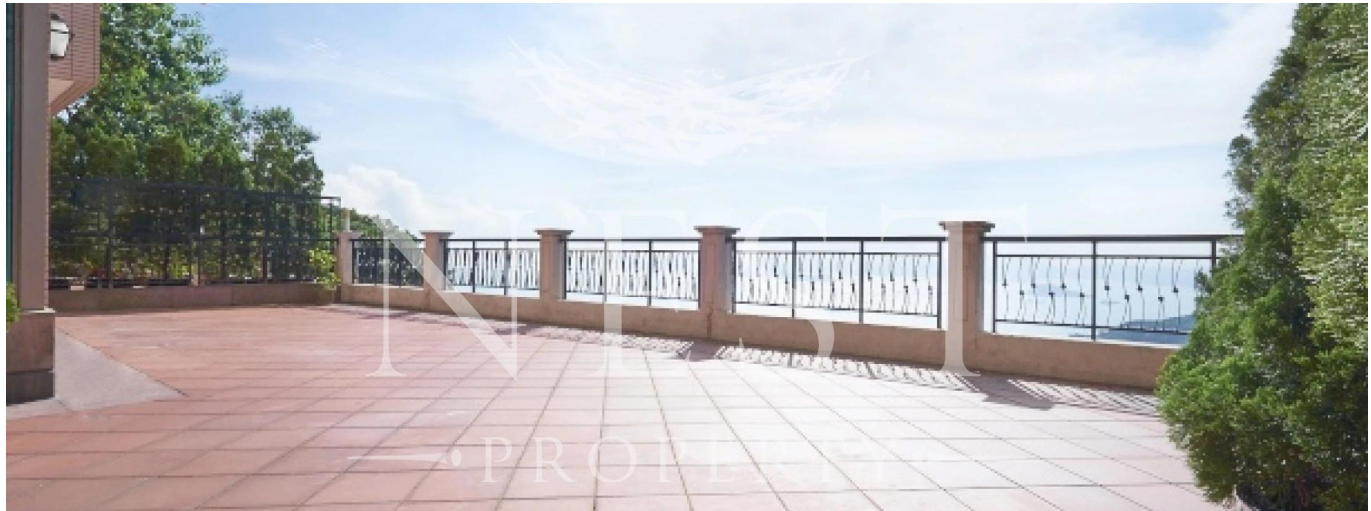

Naomi Budden
Nest Property
Sheung Wan, Hong Kong - Mistsevyv Chas

 **+852 3689 7523**

FEATURES:

Duplex, Terrace, Balcony, Helper's Room, Car Park, Walk-In Closet

BUILDING FACILITIES:

Swimming Pool

Dostupnyy Z: 22.07.2019