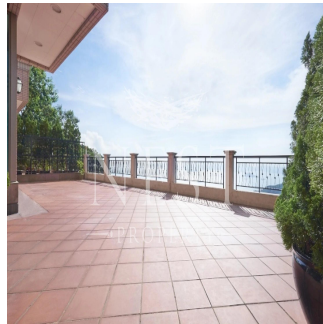

Naomi Budden
Nest Property
Sheung Wan, Hong Kong - Mistsevyv Chas

 **+852 3689 7523**

FEATURES:

Duplex, Terrace, Balcony, Helper's Room, Car Park, Walk-In Closet

BUILDING FACILITIES:

Swimming Pool

Dostupnyy Z: 22.07.2019