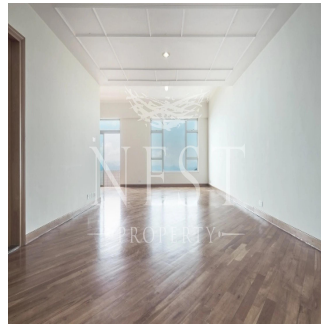

Naomi Budden
Nest Property
Sheung Wan, Hong Kong - Mistsevyv Chas

 **+852 3689 7523**

FEATURES:

Duplex, Terrace, Balcony, Helper's Room, Car Park, Walk-In Closet

BUILDING FACILITIES:

Swimming Pool

Dostupnyy Z: 22.07.2019