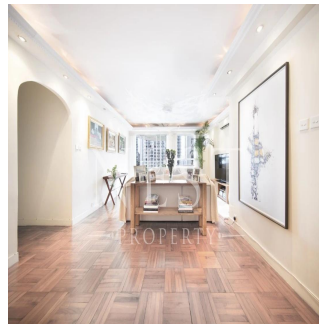

🏠 2 poverhy    📐 2 qm zemel?na ploshcha    🚗 2 avtomobil?ni mistsya

**Naomi Budden**  
Nest Property  
Sheung Wan, Hong Kong - Mistsevyv Chas

☎️ +852 3689 7523

**FEATURES:**

Balcony, Helper's Room, Car Park