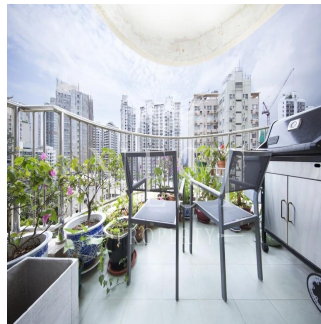

🏠 2 poverhy    📐 2 qm zemel?na ploshcha    🚗 2 avtomobil?ni mistsya

**Naomi Budden**  
Nest Property  
Sheung Wan, Hong Kong - Mistsevyv Chas

☎️ +852 3689 7523

**FEATURES:**

Balcony, Helper's Room, Car Park