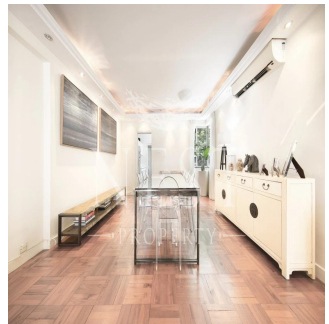

🏠 2 poverhy    📐 2 qm zemel?na ploshcha    🚗 2 avtomobil?ni mistsya

**Naomi Budden**  
Nest Property  
Sheung Wan, Hong Kong - Mistsevyv Chas

☎️ +852 3689 7523

**FEATURES:**

Balcony, Helper's Room, Car Park