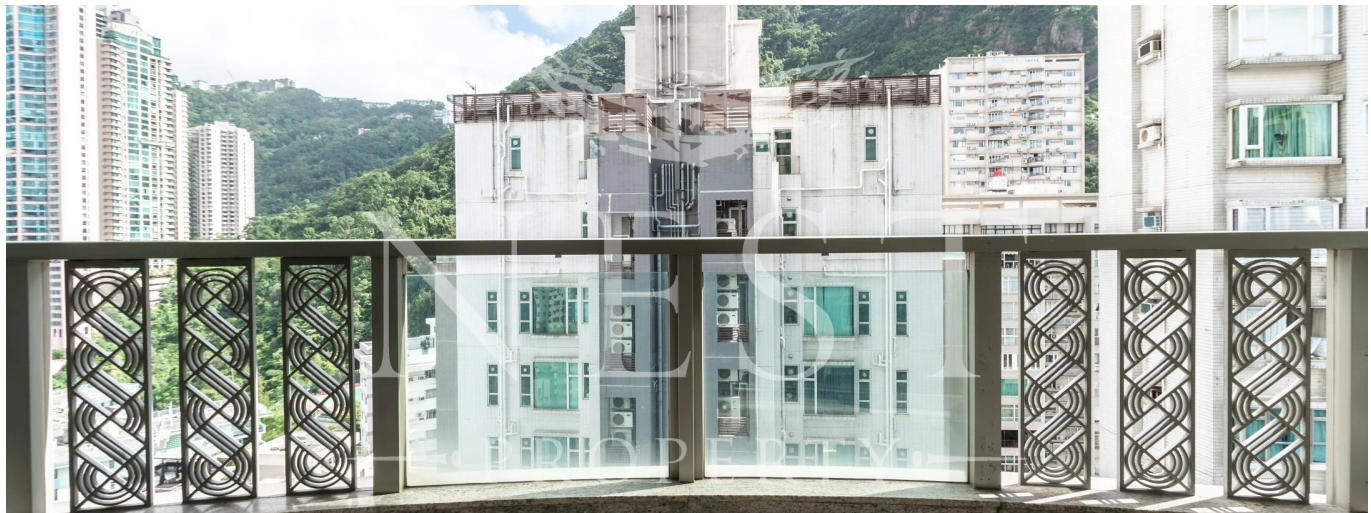

🏠 3 poverhy 📐 3 qm zemel?na ploshcha 📄 3 avtomobil?ni mistsya

Naomi Budden
Nest Property
Sheung Wan, Hong Kong - Mistsevy Chas

☎ +852 3689 7523

FEATURES:

Balcony, Helper's Room, Car Park

Dostupnyy Z: 22.07.2019