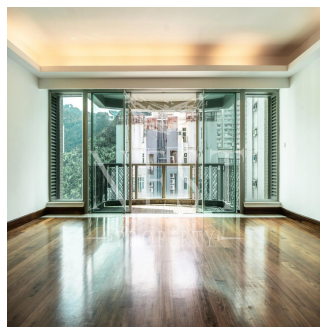

🏠 3 poverhy 📐 3 qm zemel?na ploshcha 📄 3 avtomobil?ni mistsya

Naomi Budden
Nest Property
Sheung Wan, Hong Kong - Mistsevy Chas

☎ +852 3689 7523

FEATURES:

Balcony, Helper's Room, Car Park

Dostupnyy Z: 22.07.2019