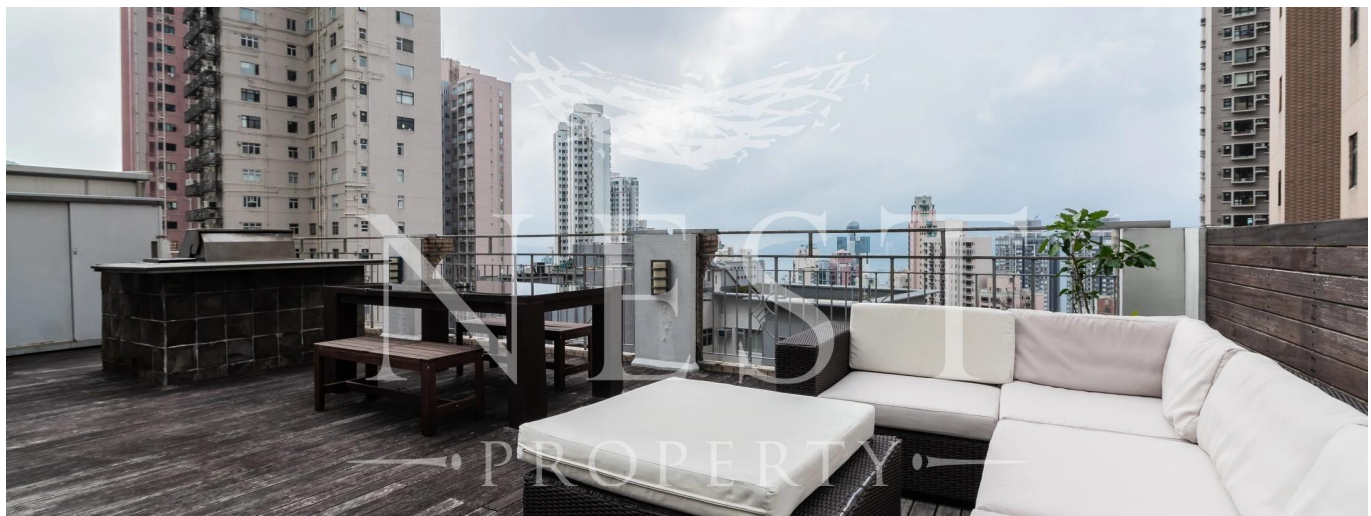

Naomi Budden
Nest Property
Sheung Wan, Hong Kong - Mistsevy Chas

☎️ **+852 3689 7523**

FEATURES:

Rooftop

BUILDING FACILITIES:

Gym, Children's Play Area / Playground, Shuttle Bus

Dostupnyy Z: 22.07.2019

Poverkh: 4 Poverkhy: 4 Rik Pobudovy: 2017 Avtomobil?Ni Mistsya: 4