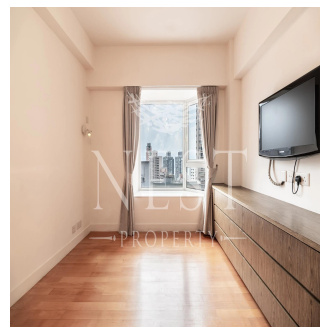

Naomi Budden
Nest Property
Sheung Wan, Hong Kong - Mistsevy Chas

☎️ **+852 3689 7523**

FEATURES:

Rooftop

BUILDING FACILITIES:

Gym, Children's Play Area / Playground, Shuttle Bus

Dostupnyy Z: 22.07.2019

Poverkh: 4 Poverkhy: 4 Rik Pobudovy: 2017 Avtomobil?Ni Mistsya: 4