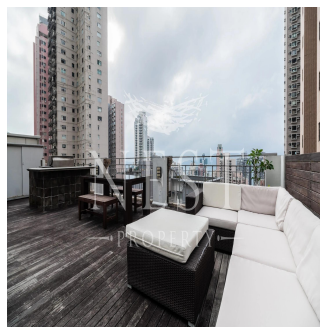

Naomi Budden
Nest Property
Sheung Wan, Hong Kong - Mistsevy Chas

☎️ **+852 3689 7523**

FEATURES:

Rooftop

BUILDING FACILITIES:

Gym, Children's Play Area / Playground, Shuttle Bus

Dostupnyy Z: 22.07.2019

Poverkh: 4 Poverkhy: 4 Rik Pobudovy: 2017 Avtomobil?Ni Mistsya: 4