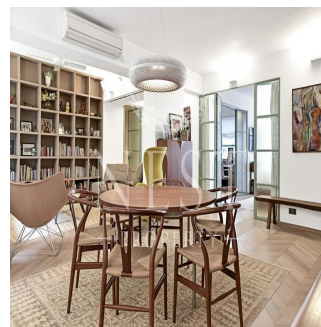

Naomi Budden

Nest Property

Sheung Wan, Hong Kong - Mistsevy Chas

☎ +852 3689 7523

FEATURES:

Balcony, Helper's Room, Car Park, Walk-In Closet

Dostupnyy Z: 22.07.2019

Poverkh: 4 Poverkhy: 4 Rik Pobudovy: 2017 Avtomobil?Ni Mistsya: 4