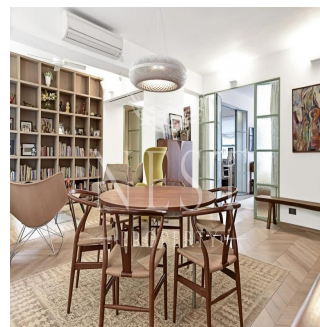

Naomi Budden

Nest Property

Sheung Wan, Hong Kong - Mistsevy Chas

☎ +852 3689 7523

FEATURES:

Balcony, Helper's Room, Car Park, Walk-In Closet

Dostupny Z: 22.07.2019

Poverkh: 4 Poverkhy: 4 Rik Pobudovy: 2017 Avtomobil?Ni Mistsya: 4