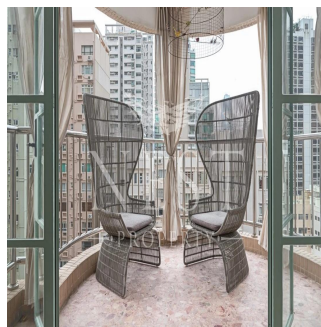

Naomi Budden

Nest Property

Sheung Wan, Hong Kong - Mistsevy Chas

☎ +852 3689 7523

FEATURES:

Balcony, Helper's Room, Car Park, Walk-In Closet

Dostupnyy Z: 22.07.2019

Poverkh: 4 Poverkhy: 4 Rik Pobudovy: 2017 Avtomobil?Ni Mistsya: 4