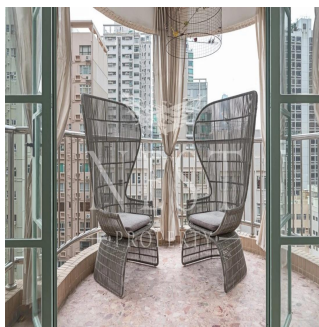

Naomi Budden

Nest Property

Sheung Wan, Hong Kong - Mistsevy Chas

☎ +852 3689 7523

FEATURES:

Balcony, Helper's Room, Car Park, Walk-In Closet

Dostupny Z: 22.07.2019

Poverkh: 4 Poverkhy: 4 Rik Pobudovy: 2017 Avtomobil?Ni Mistsya: 4