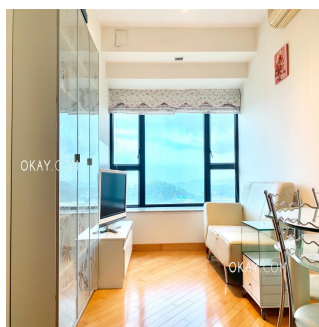

Pentkhaus

High Floor Apartment For Sale In Park Island

?????????, ????? ?????????? ?????, Haymarket, Pak Lai Rd, 8, ,

TSINA PRODAZHU

\$ 830000.00

360 qm 2 kimnaty 1 spal?ni 1 vannu kimnaty

1 poverhy 1 qm zemel?na ploscha 1 avtomobil?ni mistsya

Joshua Miller

Okay Property Agency

Hong Kong, Hong Kong - Mistsevyv Chas

+852 2102 0888

Beautiful views overlooking Tsing Ma Bridge, Noah's Ark, and Ma Wan Park. This unit is a very relaxing place to live, and you feel kind of a resort feeling to it. The air is cleaner (due to less cars and less highrises) and these is often a nice breeze. The club facilities are fantastic and you would never get bored with living there. Reasonable price for an investment property!