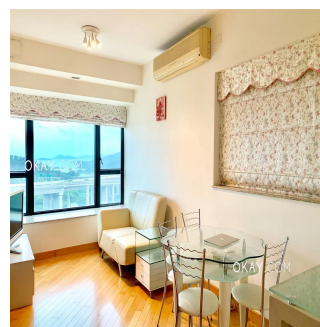

Pentkhaus

High Floor Apartment For Sale In Park Island

?????????, ????? ?????????? ?????, Haymarket, Pak Lai Rd, 8, ,

TSINA PRODAZHU

\$ 830000.00

360 qm 2 kimnaty 1 spal?ni 1 vannu kimnaty

1 poverhy 1 qm zemel?na ploscha 1 avtomobil?ni mistsya

Joshua Miller

Okay Property Agency

Hong Kong, Hong Kong - Mistsevyv Chas

+852 2102 0888

Beautiful views overlooking Tsing Ma Bridge, Noah's Ark, and Ma Wan Park. This unit is a very relaxing place to live, and you feel kind of a resort feeling to it. The air is cleaner (due to less cars and less highrises) and these is often a nice breeze. The club facilities are fantastic and you would never get bored with living there. Reasonable price for an investment property!