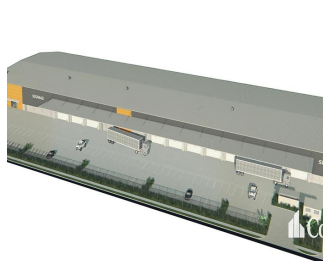

# Large Format Warehousing Facility

????????-????????????? ??????????, Gauteng, Sandton, , , 4207,

- 8893 qm
- 0 kimnaty
- 0 spal?ni
- 0 vanni kimnaty
- 0 poverhy
- 0 qm zemel?na ploshcha
- 0 avtomobil?ni mistsya

**Paul Bates**

Corwells Commercial Property  
Yatala, Australia - Mistsevy Chas

+61 423 699 966

- High clearance warehouse of 8,493sqm - Multiple electricity operated roller doors 6m high x 6m wide - 400sqm of two level corporate office - Dual 10m wide driveway crossovers - 12m deep full length all weather awning - Efficient construction providing sustainability and energy savings - Empire Estate is the largest industrial estate on the Gold Coast - Call Exclusive Agent to discuss requirements This unique opportunity is situated in the heart of the Yatala Enterprise Area. Ideally located between the two largest consumer markets of Brisbane and the Gold Coast with direct access from the M1 via Exit 38 and Exit 41 in both north and south directions.