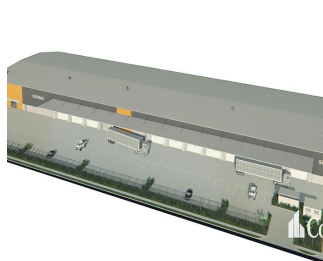

# Large Format Warehousing Facility

????????-???????????? ???? ?????, Gauteng, Sandton, , , 4207,

- 8893 qm
- 0 kimnaty
- 0 spal?ni
- 0 vanni kimnaty
- 0 poverhy
- 0 qm zemel?na ploshcha
- 0 avtomobil?ni mistsya

**Paul Bates**

Corwells Commercial Property  
Yatala, Australia - Mistsevy Chas

+61 423 699 966

- High clearance warehouse of 8,493sqm - Multiple electricity operated roller doors 6m high x 6m wide - 400sqm of two level corporate office - Dual 10m wide driveway crossovers - 12m deep full length all weather awning - Efficient construction providing sustainability and energy savings - Empire Estate is the largest industrial estate on the Gold Coast - Call Exclusive Agent to discuss requirements This unique opportunity is situated in the heart of the Yatala Enterprise Area. Ideally located between the two largest consumer markets of Brisbane and the Gold Coast with direct access from the M1 via Exit 38 and Exit 41 in both north and south directions.