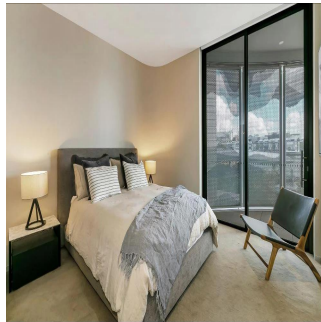

Pentkhaus

Furnished Luxury Waterfront Apartment

????????-???????????? ???? ?????, Gauteng, ?????, Barangaroo Avenue, 15, 2000,

MISYACHNA ORENDA

USD 8.80

- qm
- 4 kimnaty
- 2 spal?ni
- 2 vanni kimnaty
- 2 poverhy
- 2 qm zemel?na ploshcha
- 2 avtomobil?ni mistsya

Kate Sommerville
Torch Property Management
Millers Point, Australia - Mistsevy Chas

+61 403 051 115

Located in the crown jewel of the Barangaroo foreshore, Cloud redefines the concept of wharf side luxury with an exhilarating blend of natural splendour and breathtaking architecture. Take your front row seat to the Harbour action and enjoy life in Sydney's hottest new waterfront precinct. Key Points - - Architectural masterwork by PTW architect Andrew Andersons - Interiors by Smart Design Studio inspired by Danish design - Floor to ceiling glass frames the unobstructed harbour vista - Carefully selected, brand new, designer furniture throughout - Luxury custom designed high-end fixtures and finishes - Dream Miele kitchen, marble floors, bespoke walls and cabinetry - Fluid in/outdoor living, signature cloud like movable shutter system - Large bedrooms with water views, marble mosaic tiled bathrooms - One secure car space, 24 hour concierge, ducted air conditioning - The Streets' dining, shopping and health spas at the door - The edge of the CBD, walk to Circular Quay, Wynyard and The Rocks

Dostupnyy Z: 16.07.2019