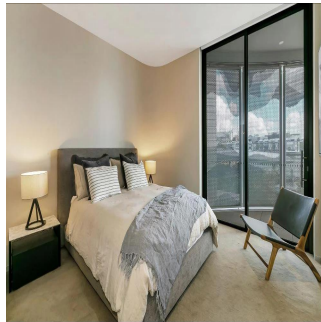

# Furnished Luxury Waterfront Apartment

????????-???????????? ???? ?????, Gauteng, ?????, Barangaroo Avenue, 15, 2000,

MISYACHNA ORENDA

**USD 8.80**

-  qm
-  4 kimnaty
-  2 spal?ni
-  2 vanni kimnaty
-  2 poverhy
-  2 qm zemel?na ploshcha
-  2 avtomobil?ni mistsya

**Kate Sommerville**  
Torch Property Management  
Millers Point, Australia - Mistsevy Chas

 +61 403 051 115

Located in the crown jewel of the Barangaroo foreshore, Cloud redefines the concept of wharf side luxury with an exhilarating blend of natural splendour and breathtaking architecture. Take your front row seat to the Harbour action and enjoy life in Sydney's hottest new waterfront precinct. Key Points - - Architectural masterwork by PTW architect Andrew Andersons - Interiors by Smart Design Studio inspired by Danish design - Floor to ceiling glass frames the unobstructed harbour vista - Carefully selected, brand new, designer furniture throughout - Luxury custom designed high-end fixtures and finishes - Dream Miele kitchen, marble floors, bespoke walls and cabinetry - Fluid in/outdoor living, signature cloud like movable shutter system - Large bedrooms with water views, marble mosaic tiled bathrooms - One secure car space, 24 hour concierge, ducted air conditioning - The Streets' dining, shopping and health spas at the door - The edge of the CBD, walk to Circular Quay, Wynyard and The Rocks