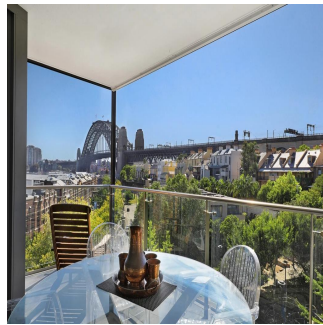

Peacemaker Afolabi
 Brass And Castles
 Lagos, Nigeria - Mistsevyv Chas

234 908 290 0193

Now on offer is this incredible two bedroom residence in the exclusive 'Parbury' building - boasting spectacular city and Harbour Bridge views from its prized North Eastern position, this is the ultimate in harbourside living. Enjoy contemporary luxury while being immersed in the history rich precincts of Millers Point & Walsh Bay. Featuring: - North Eastern aspect with breathtaking Harbour Bridge views - Large private balcony with access from living area & bedrooms - Generous bedrooms with built-in robes, master with ensuite - Modern kitchen with stone benchtops & Miele appliances - Featuring ducted air conditioning throughout & quality finishes - Ample storage, secure car space & a separate storage cage - Convenient location near The Rocks, Barangaroo, & Circular Quay - Boutique 33 unit development, access to resort style pool & gym facilities A truly unique opportunity not to be missed. For more information and inspection times, contact Bryn Fowler on 0423 663 663 or bryn@sydneycoveproperty.com All information contained herein is gathered from sources we deem to be reliable however, we cannot guarantee its accuracy and interested persons should rely on their own enquiries.