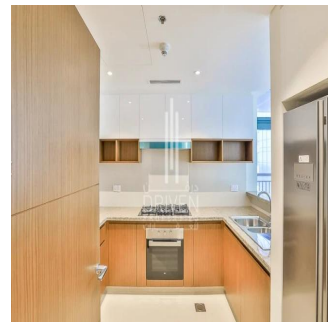

1 bedroom apartment located in Dubai Creek Residence, South Tower 1, Dubai Creek Harbour. Ready to move in. Spacious, bright and elegant interiors.

Dostupnyy Z: 01.01.1970

Poverkh: 4 Poverkhy: 4 Rik Pobudovy: 2017 Avtomobil?Ni Mistsya: 4