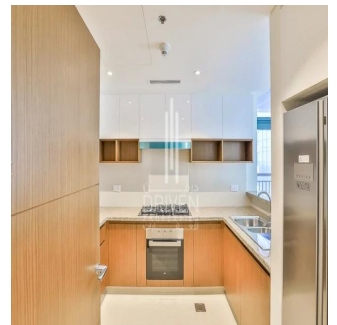

1 bedroom apartment located in Dubai Creek Residence, South Tower 1, Dubai Creek Harbour. Ready to move in. Spacious, bright and elegant interiors.

Dostupnyy Z: 01.01.1970

Poverkh: 4 Poverkhy: 4 Rik Pobudovy: 2017 Avtomobil?Ni Mistsya: 4