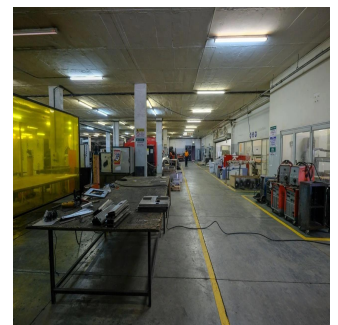

**Dion Williams**

Api Property Group

Sandton, South Africa - Mistsevy Chas

+27 0795174743

A grade facility offering a stunning office component with modern finishes and spacious warehouse, situated in the very popular distribution node of Longmeadow Business Estate. There is ample parking bays for tenants and visitors as well as this property offers roller shutter door access. This property comprises of 4,483sqm warehouse space, 1,947sqm offices, ample yard space and is located on a 6,749sqm stand size. There's easy access to the N3 highway as well as the Gautrain and the industrial park has 24 hour security present.

Dostupnyy Z: 08.07.2019

Poverkh: 4 Poverkhy: 4 Rik Pobudovy: 2017 Avtomobil?Ni Mistsya: 4

Rik Pobudovy: 2017

Typ: Ofis

Longmeadow, Johannesburg City Deep hailed as Africa's largest dry port, is situated in the heart of South Africa's most industrious city, Johannesburg. Its history dates back to 1977 and was developed by the South African Railways (SARS). It connects to the Durban Port which is the largest container port in South African and second largest in Africa - behind Port Said in Egypt.