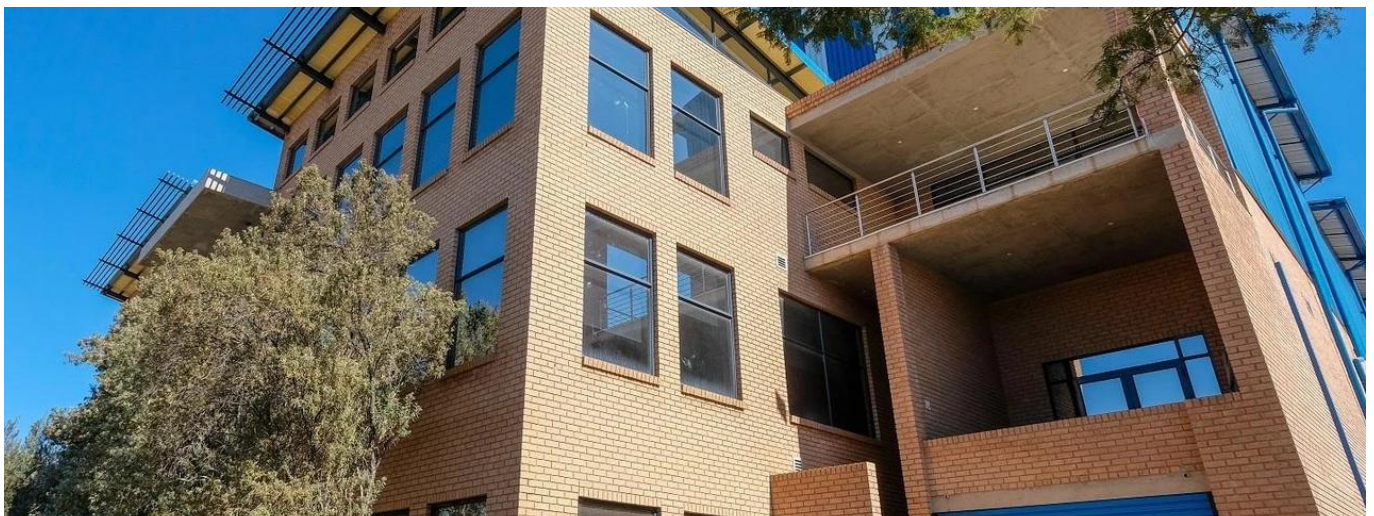

Pentkhaus

Aaa Grade Warehouse For Sale In Rosslyn

, , 0157,

TSINA PRODAZHU

USD 5645500.00

 8272 qm

 0 kimnaty

 0 spal?ni

AAA grade facility situated on a corner stand in the popular Rosslyn Industrial area within close proximity to major supply routes. Separate access points for receiving and dispatching goods which leaves no congestion. 6,000 sqm Warehouse area consisting of the following: - 10 sqm free stack height. - Loading/unloading areas with multiple roller shutter doors and four docking bays with dock levelers. - Control office for security and general administration. - Manager office with open plan area for additional staff. 1,122 sqm Office areas on 2 duplicate designed floors, each consisting of the following: - Boardroom - Four closed offices - Large open plan area for twelve workstations - Open plan filing/store room - Kitchen with store room - Ablution facilities (Ladies, gents & disabled separate - ladies ablutions has 2 showers and 190 lockers, gents ablutions has 83 lockers) - Server room in ground floor office area Additional facilities include: - Double volume reception/waiting area - 90 sqm canteen and separate "green" area seating 16 people - 500,000 litres reservoir for fire protection - Backup generator Security: - Separate security control room - Full access control - Twenty eight cameras all around the property - Biometrics access control on all gates and doors - Intercom system with reception at gate Parking: - 30 separate undercover parking for staff - Visitor's open parking bays - Demarcated disabled parking