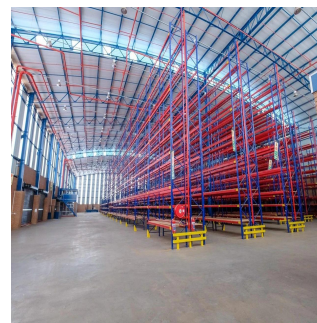

AAA grade facility situated on a corner stand in the popular Rosslyn Industrial area within close proximity to major supply routes. Separate access points for receiving and dispatching goods which leaves no congestion. 6,000 sqm Warehouse area consisting of the following: - 10 sqm free stack height. - Loading/unloading areas with multiple roller shutter doors and four docking bays with dock levelers. - Control office for security and general administration. - Manager office with open plan area for additional staff. 1,122 sqm Office areas on 2 duplicate designed floors, each consisting of the following: - Boardroom - Four closed offices - Large open plan area for twelve workstations - Open plan filing/store room - Kitchen with store room - Ablution facilities (Ladies, gents & disabled separate - ladies ablutions has 2 showers and 190 lockers, gents ablutions has 83 lockers) - Server room in ground floor office area Additional facilities include: - Double volume reception/waiting area - 90 sqm canteen and separate "green" area seating 16 people - 500,000 litres reservoir for fire protection - Backup generator Security: - Separate security control room - Full access control - Twenty eight cameras all around the property - Biometrics access control on all gates and doors - Intercom system with reception at gate Parking: - 30 separate undercover parking for staff - Visitor's open parking bays - Demarcated disabled parking