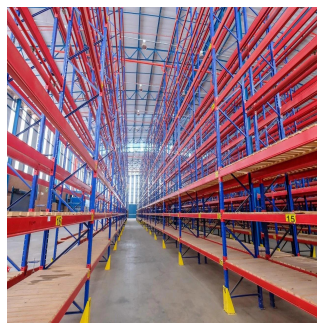

AAA grade facility situated on a corner stand in the popular Rosslyn Industrial area within close proximity to major supply routes. Separate access points for receiving and dispatching goods which leaves no congestion. 6,000 sqm Warehouse area consisting of the following: - 10 sqm free stack height. - Loading/unloading areas with multiple roller shutter doors and four docking bays with dock levelers. - Control office for security and general administration. - Manager office with open plan area for additional staff. 1,122 sqm Office areas on 2 duplicate designed floors, each consisting of the following: - Boardroom - Four closed offices - Large open plan area for twelve workstations - Open plan filing/store room - Kitchen with store room - Ablution facilities (Ladies, gents & disabled separate - ladies ablutions has 2 showers and 190 lockers, gents ablutions has 83 lockers) - Server room in ground floor office area Additional facilities include: - Double volume reception/waiting area - 90 sqm canteen and separate "green" area seating 16 people - 500,000 litres reservoir for fire protection - Backup generator Security: - Separate security control room - Full access control - Twenty eight cameras all around the property - Biometrics access control on all gates and doors - Intercom system with reception at gate Parking: - 30 separate undercover parking for staff - Visitor's open parking bays - Demarcated disabled parking