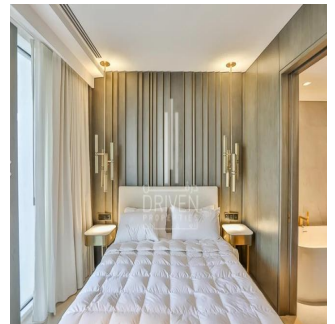

Pentkhaus

Luxurious 3 Bed Apartment In Five Palm Jumeirah

'''

TSINA PRODAZHU

USD 5400000.00

- 2324 qft
- 0 kimnaty
- 3 spal?ni
- 4 vanni kimnaty
- 4 poverhy
- 4 qft zemel?na ploshcha
- 4 avtomobil?ni mistsya

Chris Pearson
Re/Max Address - Berea
Berea, South Africa - Mistsevy Chas

27 31 313 1310

Dostupnyy Z: 01.01.1970

Poverkh: 4 Poverkhy: 4 Rik Pobudovy: 2017 Avtomobil?Ni Mistsya: 4 Rik Pobudovy: 2017 Typ: Ofis