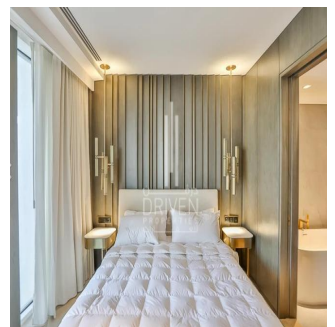

Pentkhaus

Luxurious 3 Bed Apartment In Five Palm Jumeirah

, , ,

TSINA PRODAZHU

$ 5400000.00

- 2324 qft
- 0 kimnaty
- 3 spal?ni
- 4 vanni kimnaty
- 4 poverhy
- 4 qft zemel?na ploshcha
- 4 avtomobil?ni mistsya

Chris Pearson
Re/Max Address - Berea
Berea, South Africa - Mistsevy Chas

27 31 313 1310

Dostupnyy Z: 01.01.1970

Poverkh: 4 Poverkhy: 4 Rik Pobudovy: 2017 Avtomobil?Ni Mistsya: 4 Rik Pobudovy: 2017 Typ: Ofis