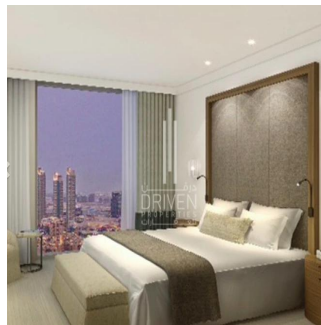

Pentkhaus

2 Bedroom Study Vida Residences Downtown Burj View

'''

TSINA PRODAZHU

\$ 3100000.00

- 🏠 1378 qft
- 📏 0 kimnaty
- 🛏️ 2 spal?ni
- 🗓️ 3 vanni kimnaty
- 🏠 3 poverhy
- 📏 3 qft zemel?na ploshcha
- 🚗 3 avtomobil?ni mistsy

Chris Pearson
 Re/Max Address - Berea
 Berea, South Africa - Mistsevyy Chas

 27 31 313 1310

- Luxury serviced Apartment - High Floor - Unit Type: Corner Middle - View: Burj Khalifa and Boulevard - Kitchen: Semi Open & Fully Fitted