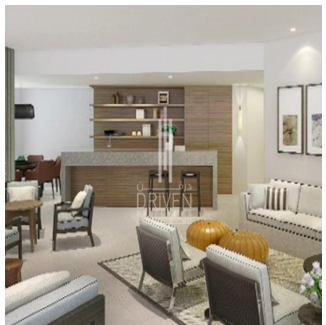

Pentkhaus

2 Bedroom Study Vida Residences Downtown Burj View

'''

TSINA PRODAZHU

\$ 3100000.00

- 🏠 1378 qft
- 📏 0 kimnaty
- 🛏️ 2 spal?ni
- 🗓️ 3 vanni kimnaty
- 🏠 3 poverhy
- 📏 3 qft zemel?na ploshcha
- 🚗 3 avtomobil?ni mistsy

Chris Pearson
 Re/Max Address - Berea
 Berea, South Africa - Mistsevyy Chas

 27 31 313 1310

- Luxury serviced Apartment - High Floor - Unit Type: Corner Middle - View: Burj Khalifa and Boulevard - Kitchen: Semi Open & Fully Fitted