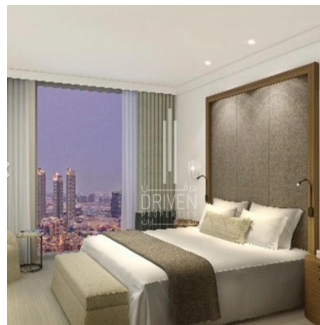

# 2 Bedroom Study Vida Residences Downtown Burj View

'''

TSINA PRODAZHU

**USD 3100000.00**

🏠 1378 qft

📏 0 kimnaty

🛏️ 2 spal?ni

🚿 3 vanni kimnaty

📦 3 poverhy

📐 3 qft zemel?na ploshcha

🚗 3 avtomobil?ni mistsy

**Chris Pearson**  
 Re/Max Address - Berea  
 Berea, South Africa - Mistsevy Chas

📞 27 31 313 1310

- Luxury serviced Apartment - High Floor - Unit Type: Corner Middle - View: Burj Khalifa and Boulevard - Kitchen: Semi Open & Fully Fitted