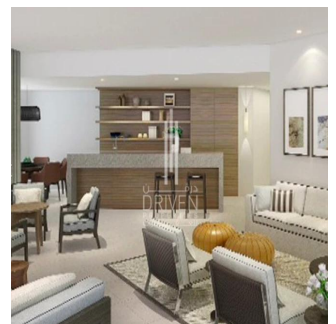

Pentkhaus

2 Bedroom Study Vida Residences Downtown Burj View

’, ’

TSINA PRODAZHU

USD 3100000.00

🏠 1378 qft

📏 0 kimnaty

🛏️ 2 spal?ni

- Luxury serviced Apartment - High Floor - Unit Type: Corner Middle - View: Burj Khalifa and Boulevard - Kitchen: Semi Open & Fully Fitted

Dostupnyy Z: 01.01.1970

Poverkh: 4 Poverkhy: 4 Rik Pobudovy: 2017 Avtomobil?Ni Mistsya: 4