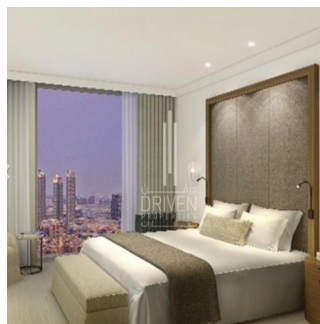

- Luxury serviced Apartment - High Floor - Unit Type: Corner Middle - View: Burj Khalifa and Boulevard - Kitchen: Semi Open & Fully Fitted

Dostupnyy Z: 01.01.1970

Poverkh: 4 Poverkhy: 4 Rik Pobudovy: 2017 Avtomobil?Ni Mistsya: 4