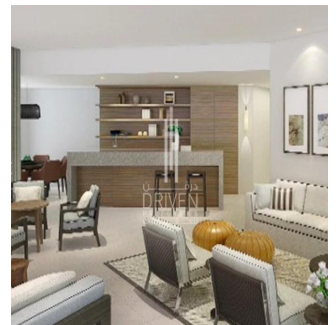

# 2 Bedroom Study Vida Residences Downtown Burj View

'''

TSINA PRODAZHU

**USD 3100000.00**

🏠 1378 qft

📏 0 kimnaty

🛏️ 2 spal?ni

🚿 3 vanni kimnaty

📦 3 poverhy

📐 3 qft zemel?na ploshcha

🚗 3 avtomobil?ni mistsy

**Chris Pearson**  
 Re/Max Address - Berea  
 Berea, South Africa - Mistsevy Chas

📞 27 31 313 1310

- Luxury serviced Apartment - High Floor - Unit Type: Corner Middle - View: Burj Khalifa and Boulevard - Kitchen: Semi Open & Fully Fitted