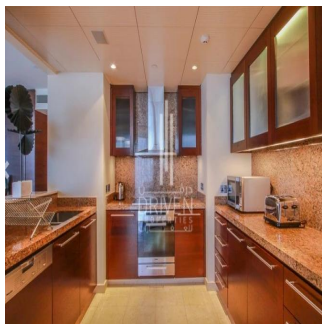

Chris Pearson
 Re/Max Address - Berea
 Berea, South Africa - Mistsevy Chas

📞 27 31 313 1310

Apartment for Sale in Burj Khalifa Downtown Dubai. Driven Properties are pleased to offer for sale this impressive 2 Bedroom apartment in Burj Khalifa Tower, Downtown Burj Dubai. Rented: 280,000 AED until March 15, 2018 (Available for viewing) Mid Floor unit in Burj Khalifa Huge windows w/ Sea and DIFC Views Bright & Spacious Layout Well equipped kitchen