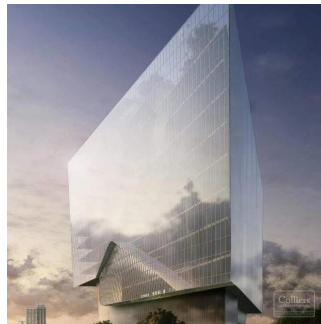

Pentkhaus

The Edge Office Building For Lease

Rivonia Rd, 70, 2196,

MISYACHNA ORENDA

USD 398953.00

TSINA PRODAZHU

USD 0.00

🏠 21248 qm 📏 0 kimnaty 🚗 0 spal?ni 🕒 0 vanni kimnaty

🏗️ 0 poverhy 📐 0 qm zemel?na ploshcha 🚗 0 avtomobil?ni mistsya

Leon Schutz
 Real Estate Services Garden Route
 Oubaai Golf Estate, South Africa - Mistsevyv Chas

☎️ 27 792130099

P-Grade 4 Star Green Rating office space available soon within the prime Sandton location. For more information on this property or properties in the area, contact one of our consultants. Features -Close to all amenities -4 Star Green Rating