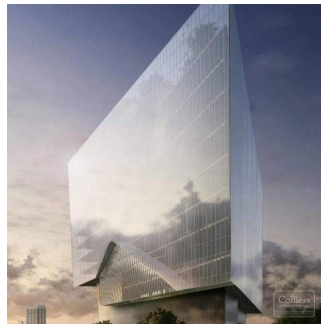

Pentkhaus

The Edge Office Building For Lease

Rivonia Rd, 70, 2196,

MISYACHNA ORENDA

\$ 398953.00

TSINA PRODAZHU

\$ 0.00

🏠 21248 qm 🏠 0 kimnaty 🚗 0 spal?ni 🕒 0 vanni kimnaty

🏗️ 0 poverhy 📏 0 qm zemel?na ploshcha 🚗 0 avtomobil?ni mistsya

Leon Schutz
 Real Estate Services Garden Route
 Oubaai Golf Estate, South Africa - Mistsevyv Chas

☎️ 27 792130099

P-Grade 4 Star Green Rating office space available soon within the prime Sandton location. For more information on this property or properties in the area, contact one of our consultants. Features -Close to all amenities -4 Star Green Rating