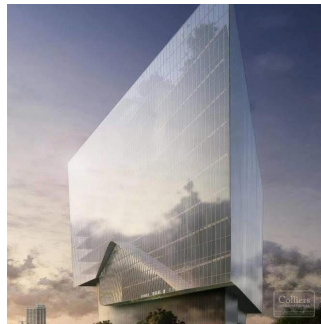

Pentkhaus

The Edge Office Building For Lease

Rivonia Rd, 70, 2196,

MISYACHNA ORENDA

USD 398953.00

TSINA PRODAZHU

USD 0.00

🏠 21248 qm 🏠 0 kimnaty 🚗 0 spal?ni 🕒 0 vanni kimnaty

🏠 0 poverhy 📐 0 qm zemel?na ploshcha 🚗 0 avtomobil?ni mistysya

Leon Schutz
 Real Estate Services Garden Route
 Oubaai Golf Estate, South Africa - Mistsevyvy Chas

📞 27 792130099

P-Grade 4 Star Green Rating office space available soon within the prime Sandton location. For more information on this property or properties in the area, contact one of our consultants. Features -Close to all amenities -4 Star Green Rating