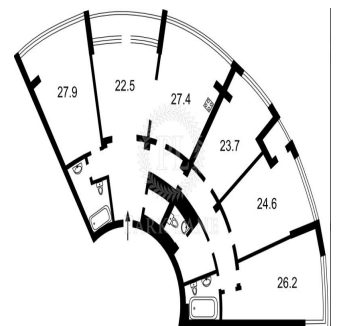

Pentkhaus

Sale Apartment 6-Room Konovalcia Evhena (Shchorsa) St. 26? Kyiv

????????-???????????? ???? ??????, Gauteng, Sandton, Yevhena Konovaltsia St, 26A, 02000,

TSINA PRODAZHU

USD 536000.00

- 🏠 206 qm
- 🏠 6 kimnaty
- 🚗 3 spal?ni
- 🚰 2 vanni kimnaty
- 🏠 2 poverhy
- 📐 2 qm zemel?na ploshcha
- 🚗 2 avtomobil?ni mistsya

Ephraim Zaslansky
Firtz Realty
Johannesburg, South Africa - Mistsevy Chas

📞 27 11 731 0300

Apartments are located in the center of Pechersk district in the club building "Skyline" with its closed territory, service, presentable lobby, Orona high-speed elevators, video surveillance, panoramic glazing - Schuco (thermal and sound isolation), automated dispatch service (anti-flood control). Wi-Fi in public areas, exclusive furnish on each floor, H = 3m.

Dostupnyy Z: 01.01.1970

Poverkh: 4 Poverkhy: 4 Rik Pobudovy: 2017 Avtomobil?Ni Mistsya: 4 Rik Pobudovy: 2017 Typ: Ofis