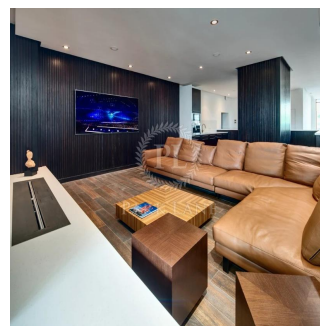

Pentkhaus

Sale Apartment 6-Room Konovalcia Evhena (Shchorsa) St. 26? Kyiv

????????-???????????? ???? ?????, Gauteng, Sandton, Yevhena Konovaltsia St, 26A, 02000,

TSINA PRODAZHU

$ 536000.00

- 206 qm
- 6 kimnaty
- 3 spal?ni
- 2 vanni kimnaty
- 2 poverhy
- 2 qm zemel?na ploshcha
- 2 avtomobil?ni mistsya

Ephraim Zaslansky
Firzt Realty
Johannesburg, South Africa - Mistsevy Chas

27 11 731 0300

Apartments are located in the center of Pechersk district in the club building "Skyline" with its closed territory, service, presentable lobby, Orona high-speed elevators, video surveillance, panoramic glazing - Schuco (thermal and sound isolation), automated dispatch service (anti-flood control). Wi-Fi in public areas, exclusive furnish on each floor, H = 3m.

Dostupnyy Z: 01.01.1970

Poverkh: 4 Poverkhy: 4 Rik Pobudovy: 2017 Avtomobil?Ni Mistsya: 4 Rik Pobudovy: 2017 Typ: Ofis