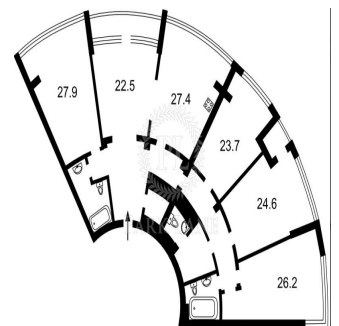

Pentkhaus

Sale Apartment 6-Room Konovalcia Evhena (Shchorsa) St. 26? Kyiv

????????-???????????? ???? ?????, Gauteng, Sandton, Yevhena Konovaltsia St, 26A, 02000,

TSINA PRODAZHU

$ 536000.00

- 206 qm
- 6 kimnaty
- 3 spal?ni
- 2 vanni kimnaty
- 2 poverhy
- 2 qm zemel?na ploshcha
- 2 avtomobil?ni mistsya

Ephraim Zaslansky
Firzt Realty
Johannesburg, South Africa - Mistsevy Chas

27 11 731 0300

Apartments are located in the center of Pechersk district in the club building "Skyline" with its closed territory, service, presentable lobby, Orona high-speed elevators, video surveillance, panoramic glazing - Schuco (thermal and sound isolation), automated dispatch service (anti-flood control). Wi-Fi in public areas, exclusive furnish on each floor, H = 3m.

Dostupnyy Z: 01.01.1970

Poverkh: 4 Poverkhy: 4 Rik Pobudovy: 2017 Avtomobil?Ni Mistsya: 4 Rik Pobudovy: 2017 Typ: Ofis