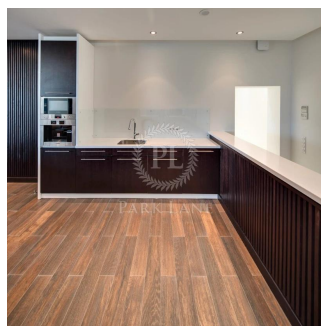

Pentkhaus

Sale Apartment 6-Room Konovalcia Evhena (Shchorsa) St. 26? Kyiv

????????-???????????? ???? ?????, Gauteng, Sandton, Yevhena Konovaltsia St, 26A, 02000,

TSINA PRODAZHU

$ 536000.00

- 206 qm
- 6 kimnaty
- 3 spal?ni
- 2 vanni kimnaty
- 2 poverhy
- 2 qm zemel?na ploshcha
- 2 avtomobil?ni mistsya

Ephraim Zaslansky
Firzt Realty
Johannesburg, South Africa - Mistsevy Chas

27 11 731 0300

Apartments are located in the center of Pechersk district in the club building "Skyline" with its closed territory, service, presentable lobby, Orona high-speed elevators, video surveillance, panoramic glazing - Schuco (thermal and sound isolation), automated dispatch service (anti-flood control). Wi-Fi in public areas, exclusive furnish on each floor, H = 3m.

Dostupnyy Z: 01.01.1970

Poverkh: 4 Poverkhy: 4 Rik Pobudovy: 2017 Avtomobil?Ni Mistsya: 4 Rik Pobudovy: 2017 Typ: Ofis