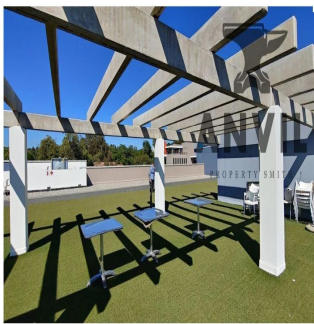

Jessica Oosthuizen
Space Online Group
Johannesburg, South Africa - Mistsevy Chas

 27 72 781 1878

Office to Lease at Culross on Main in the business node of Bryanston, a well sought after and prime office location. This is an exciting new office park development in Bryanston. Culross on Main office park is home to some well-known international brands and top tier clientele. In close proximity to main roads and the high way as well as public transport it makes for a highly demanded office space. The entire building will be available To Let from 1 June 2019 and is situated in the prestigious area of Bryanston. If your company is looking for exclusivity and privacy then this is the place for you. The premises for rent consists of ground and first floor with an AWE-Inspiring rooftop terrace boasting 360 degree views and a fantastic atmosphere with kitchenette facilities. There is an existing fit-out in place which is multi functional with ground floor offices/meeting rooms and multiple boardrooms to one side and a more open-plan layout to the other, The ground floor also features two kitchenettes. The first floor is predominantly open-plan, has its own kitchenette and a meeting room. There are very spacious balconies throughout the building offering an abundance of natural ventilation and light with floor to ceiling windows. Contact Anvil Property Smith to take advantage of this opportunity.