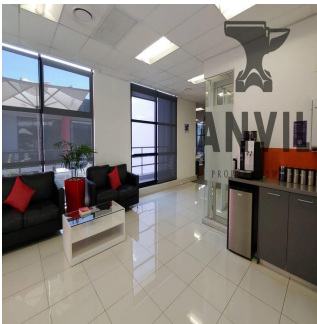

Jessica Oosthuizen
Space Online Group
Johannesburg, South Africa - Mistsevy Chas

 27 72 781 1878

Office to Lease at Culross on Main in the business node of Bryanston, a well sought after and prime office location. This is an exciting new office park development in Bryanston. Culross on Main office park is home to some well-known international brands and top tier clientele. In close proximity to main roads and the high way as well as public transport it makes for a highly demanded office space. The entire building will be available To Let from 1 June 2019 and is situated in the prestigious area of Bryanston. If your company is looking for exclusivity and privacy then this is the place for you. The premises for rent consists of ground and first floor with an AWE-Inspiring rooftop terrace boasting 360 degree views and a fantastic atmosphere with kitchenette facilities. There is an existing fit-out in place which is multi functional with ground floor offices/meeting rooms and multiple boardrooms to one side and a more open-plan layout to the other, The ground floor also features two kitchenettes. The first floor is predominantly open-plan, has its own kitchenette and a meeting room. There are very spacious balconies throughout the building offering an abundance of natural ventilation and light with floor to ceiling windows. Contact Anvil Property Smith to take advantage of this opportunity.