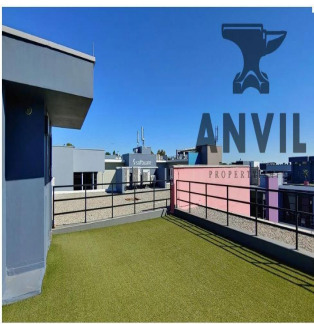

Jessica Oosthuizen
Space Online Group
Johannesburg, South Africa - Mistsevy Chas

 27 72 781 1878

Office to Lease at Culross on Main in the business node of Bryanston, a well sought after and prime office location. This is an exciting new office park development in Bryanston. Culross on Main office park is home to some well-known international brands and top tier clientele. In close proximity to main roads and the high way as well as public transport it makes for a highly demanded office space. The entire building will be available To Let from 1 June 2019 and is situated in the prestigious area of Bryanston. If your company is looking for exclusivity and privacy then this is the place for you. The premises for rent consists of ground and first floor with an AWE-Inspiring rooftop terrace boasting 360 degree views and a fantastic atmosphere with kitchenette facilities. There is an existing fit-out in place which is multi functional with ground floor offices/meeting rooms and multiple boardrooms to one side and a more open-plan layout to the other, The ground floor also features two kitchenettes. The first floor is predominantly open-plan, has its own kitchenette and a meeting room. There are very spacious balconies throughout the building offering an abundance of natural ventilation and light with floor to ceiling windows. Contact Anvil Property Smith to take advantage of this opportunity.