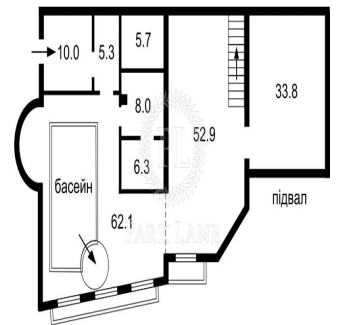

Pentkhaus

House Tymiriazievska St. Kyiv

????????? ?????????? ??????????, ??????, ??????, Tymiriazievska St, , 02000,

TSINA PRODAZHU

USD 2995000.00

- 702 qm
- 8 kimnaty
- 5 spal?ni
- 3 vanni kimnaty
- 3 poverhy
- 3 qm zemel?na ploshcha
- 3 avtomobil?ni mistsya

Ephraim Zaslansky
Firzt Realty
Johannesburg, South Africa - Mistsevyv Chas

27 11 731 0300

Residence near the entrance to the Botanical Garden. Strengthening (slope) retaining wall, piles. The walls are ceramic blocks Leier, gas boiler Viessmann. Air conditioners Mitsubishi, floor: 1st floor Turkish marble Emperador Light, Spanish tiles Peronda. 2nd floor - parquet palace Petersburg. Walls: 1st floor: Italian plaster Ottocento Jolie, 2nd floor: Italian plaster Marmorino, Ottocento Kadoro. Lighting: chandeliers, sconces, Czech ArtGlass crystal. Plumbing Villeroy & Boch, Spanish tile.

Dostupnyy Z: 01.01.1970

Poverkh: 4 Poverkhy: 4 Rik Pobudovy: 2017 Avtomobil?Ni Mistsya: 4 Rik Pobudovy: 2017 Typ: Ofis