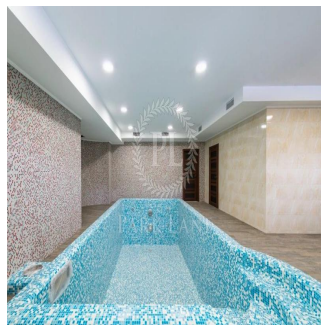

Ephraim Zaslansky
 Firzt Realty
 Johannesburg, South Africa - Mistsevy Chas

27 11 731 0300

Residence near the entrance to the Botanical Garden. Strengthening (slope) retaining wall, piles. The walls are ceramic blocks Leier, gas boiler Viessmann. Air conditioners Mitsubishi, floor: 1st floor Turkish marble Emperador Light, Spanish tiles Peronda. 2nd floor - parquet palace Petersburg. Walls: 1st floor: Italian plaster Ottocento Jolie, 2nd floor: Italian plaster Marmorino, Ottocento Kadoro. Lighting: chandeliers, sconces, Czech ArtGlass crystal. Plumbing Villeroy & Boch, Spanish tile.