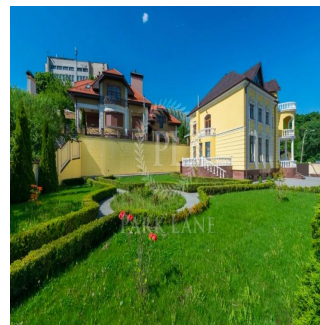

Pentkhaus

House Tymiriazievska St. Kyiv

????????? ?????????? ??????????, ??????, ??????, Tymiriazievska St, , 02000,

TSINA PRODAZHU

USD 2995000.00

- 702 qm
- 8 kimnaty
- 5 spal?ni
- 3 vanni kimnaty
- 3 poverhy
- 3 qm zemel?na ploshcha
- 3 avtomobil?ni mistsya

Ephraim Zaslansky
Firzt Realty
Johannesburg, South Africa - Mistsevyv Chas

27 11 731 0300

Residence near the entrance to the Botanical Garden. Strengthening (slope) retaining wall, piles. The walls are ceramic blocks Leier, gas boiler Viessmann. Air conditioners Mitsubishi, floor: 1st floor Turkish marble Emperador Light, Spanish tiles Peronda. 2nd floor - parquet palace Petersburg. Walls: 1st floor: Italian plaster Ottocento Jolie, 2nd floor: Italian plaster Marmorino, Ottocento Kadoro. Lighting: chandeliers, sconces, Czech ArtGlass crystal. Plumbing Villeroy & Boch, Spanish tile.

Dostupnyy Z: 01.01.1970

Poverkh: 4 Poverkhy: 4 Rik Pobudovy: 2017 Avtomobil?Ni Mistsya: 4 Rik Pobudovy: 2017 Typ: Ofis