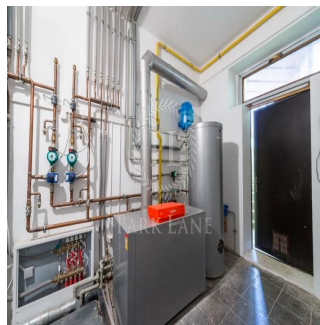

Ephraim Zaslansky
Firtz Realty
Johannesburg, South Africa - Mistsevyvy Chas

📞 27 11 731 0300

Residence near the entrance to the Botanical Garden. Strengthening (slope) retaining wall, piles. The walls are ceramic blocks Leier, gas boiler Viessmann. Air conditioners Mitsubishi, floor: 1st floor Turkish marble Emperador Light, Spanish tiles Peronda. 2nd floor - parquet palace Petersburg. Walls: 1st floor: Italian plaster Ottocento Jolie, 2nd floor: Italian plaster Marmorino, Ottocento Kadoro. Lighting: chandeliers, sconces, Czech ArtGlass crystal. Plumbing Villeroy & Boch, Spanish tile.