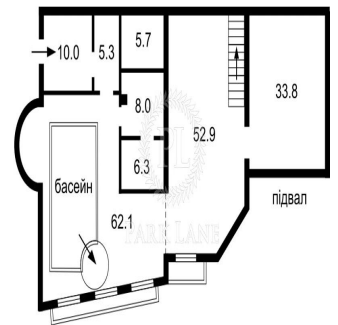

Pentkhaus

House Tymiriazievska St. Kyiv

????????? ?????????? ??????????, ??????, ??????, Tymiriazievska St, , 02000,

TSINA PRODAZHU

$ 2995000.00

- 702 qm
- 8 kimnaty
- 5 spal?ni
- 3 vanni kimnaty
- 3 poverhy
- 3 qm zemel?na ploshcha
- 3 avtomobil?ni mistsya

Ephraim Zaslansky
Firzt Realty
Johannesburg, South Africa - Mistsevy Chas

27 11 731 0300

Residence near the entrance to the Botanical Garden. Strengthening (slope) retaining wall, piles. The walls are ceramic blocks Leier, gas boiler Viessmann. Air conditioners Mitsubishi, floor: 1st floor Turkish marble Emperador Light, Spanish tiles Peronda. 2nd floor - parquet palace Petersburg. Walls: 1st floor: Italian plaster Ottocento Jolie, 2nd floor: Italian plaster Marmorino, Ottocento Kadoro. Lighting: chandeliers, sconces, Czech ArtGlass crystal. Plumbing Villeroy & Boch, Spanish tile.

Dostupnyy Z: 01.01.1970

Poverkh: 4 Poverkhy: 4 Rik Pobudovy: 2017 Avtomobil?Ni Mistsya: 4 Rik Pobudovy: 2017 Typ: Ofis