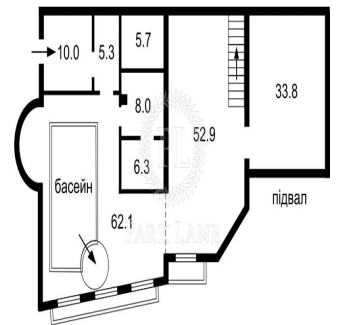

Pentkhaus

House Tymiriazievska St. Kyiv

????????? ?????????? ??????????, ??????, ?????, Tymiriazievska St, , 02000,

TSINA PRODAZHU

USD 2995000.00

- 🏠 702 qm
- 🏠 8 kimnaty
- 🛏 5 spal?ni
- 🚿 3 vanni kimnaty
- 🏠 3 poverhy
- 📐 3 qm zemel?na ploshcha
- 🚗 3 avtomobil?ni mistsya

Ephraim Zaslansky
Firtz Realty
Johannesburg, South Africa - Mistsevyvy Chas

📞 27 11 731 0300

Residence near the entrance to the Botanical Garden. Strengthening (slope) retaining wall, piles. The walls are ceramic blocks Leier, gas boiler Viessmann. Air conditioners Mitsubishi, floor: 1st floor Turkish marble Emperador Light, Spanish tiles Peronda. 2nd floor - parquet palace Petersburg. Walls: 1st floor: Italian plaster Ottocento Jolie, 2nd floor: Italian plaster Marmorino, Ottocento Kadoro. Lighting: chandeliers, sconces, Czech ArtGlass crystal. Plumbing Villeroy & Boch, Spanish tile.

Dostupnyy Z: 01.01.1970

Poverkh: 4 Poverkhy: 4 Rik Pobudovy: 2017 Avtomobil?Ni Mistsya: 4 Rik Pobudovy: 2017 Typ: Ofis