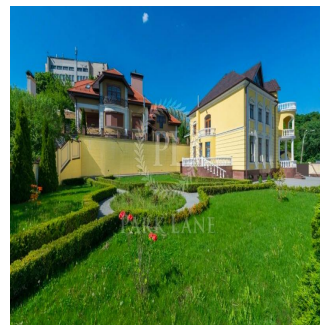

Pentkhaus

House Tymiriazievska St. Kyiv

????????? ?????????? ??????????, ??????, ??????, Tymiriazievska St, , 02000,

TSINA PRODAZHU

$ 2995000.00

- 702 qm
- 8 kimnaty
- 5 spal?ni
- 3 vanni kimnaty
- 3 poverhy
- 3 qm zemel?na ploshcha
- 3 avtomobil?ni mistsya

Ephraim Zaslansky
Firzt Realty
Johannesburg, South Africa - Mistsevy Chas

27 11 731 0300

Residence near the entrance to the Botanical Garden. Strengthening (slope) retaining wall, piles. The walls are ceramic blocks Leier, gas boiler Viessmann. Air conditioners Mitsubishi, floor: 1st floor Turkish marble Emperador Light, Spanish tiles Peronda. 2nd floor - parquet palace Petersburg. Walls: 1st floor: Italian plaster Ottocento Jolie, 2nd floor: Italian plaster Marmorino, Ottocento Kadoro. Lighting: chandeliers, sconces, Czech ArtGlass crystal. Plumbing Villeroy & Boch, Spanish tile.

Dostupnyy Z: 01.01.1970

Poverkh: 4 Poverkhy: 4 Rik Pobudovy: 2017 Avtomobil?Ni Mistsya: 4 Rik Pobudovy: 2017 Typ: Ofis