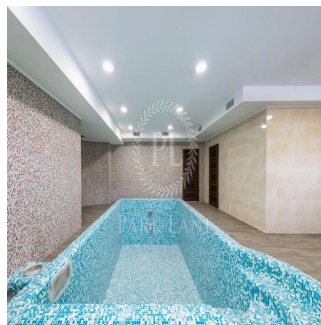

Ephraim Zaslansky
 Firzt Realty
 Johannesburg, South Africa - Mistsevyv Chas

27 11 731 0300

Residence near the entrance to the Botanical Garden. Strengthening (slope) retaining wall, piles. The walls are ceramic blocks Leier, gas boiler Viessmann. Air conditioners Mitsubishi, floor: 1st floor Turkish marble Emperador Light, Spanish tiles Peronda. 2nd floor - parquet palace Petersburg. Walls: 1st floor: Italian plaster Ottocento Jolie, 2nd floor: Italian plaster Marmorino, Ottocento Kadoro. Lighting: chandeliers, sconces, Czech ArtGlass crystal. Plumbing Villeroy & Boch, Spanish tile.