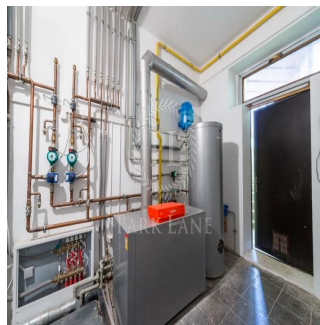

Ephraim Zaslansky
 Firzt Realty
 Johannesburg, South Africa - Mistsevyv Chas

27 11 731 0300

Residence near the entrance to the Botanical Garden. Strengthening (slope) retaining wall, piles. The walls are ceramic blocks Leier, gas boiler Viessmann. Air conditioners Mitsubishi, floor: 1st floor Turkish marble Emperador Light, Spanish tiles Peronda. 2nd floor - parquet palace Petersburg. Walls: 1st floor: Italian plaster Ottocento Jolie, 2nd floor: Italian plaster Marmorino, Ottocento Kadoro. Lighting: chandeliers, sconces, Czech ArtGlass crystal. Plumbing Villeroy & Boch, Spanish tile.