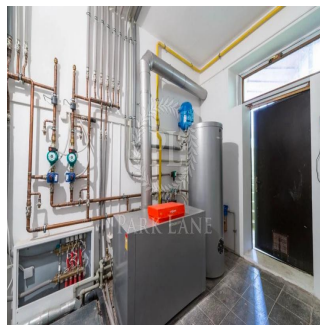

Ephraim Zaslansky
 Firzt Realty
 Johannesburg, South Africa - Mistsevy Chas

27 11 731 0300

Residence near the entrance to the Botanical Garden. Strengthening (slope) retaining wall, piles. The walls are ceramic blocks Leier, gas boiler Viessmann. Air conditioners Mitsubishi, floor: 1st floor Turkish marble Emperador Light, Spanish tiles Peronda. 2nd floor - parquet palace Petersburg. Walls: 1st floor: Italian plaster Ottocento Jolie, 2nd floor: Italian plaster Marmorino, Ottocento Kadoro. Lighting: chandeliers, sconces, Czech ArtGlass crystal. Plumbing Villeroy & Boch, Spanish tile.