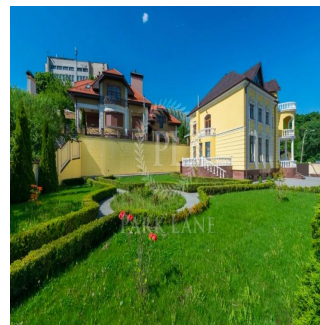

Pentkhaus

House Tymiriazievska St. Kyiv

????????? ?????????? ??????????, ??????, ?????, Tymiriazievska St, , 02000,

TSINA PRODAZHU

USD 2995000.00

- 🏠 702 qm
- 🏠 8 kimnaty
- 🛏 5 spal?ni
- 🚿 3 vanni kimnaty
- 🏠 3 poverhy
- 📐 3 qm zemel?na ploshcha
- 🚗 3 avtomobil?ni mistsya

Ephraim Zaslansky
Firtz Realty
Johannesburg, South Africa - Mistsevyvy Chas

📞 27 11 731 0300

Residence near the entrance to the Botanical Garden. Strengthening (slope) retaining wall, piles. The walls are ceramic blocks Leier, gas boiler Viessmann. Air conditioners Mitsubishi, floor: 1st floor Turkish marble Emperador Light, Spanish tiles Peronda. 2nd floor - parquet palace Petersburg. Walls: 1st floor: Italian plaster Ottocento Jolie, 2nd floor: Italian plaster Marmorino, Ottocento Kadoro. Lighting: chandeliers, sconces, Czech ArtGlass crystal. Plumbing Villeroy & Boch, Spanish tile.

Dostupnyy Z: 01.01.1970

Poverkh: 4 Poverkhy: 4 Rik Pobudovy: 2017 Avtomobil?Ni Mistsya: 4 Rik Pobudovy: 2017 Typ: Ofis