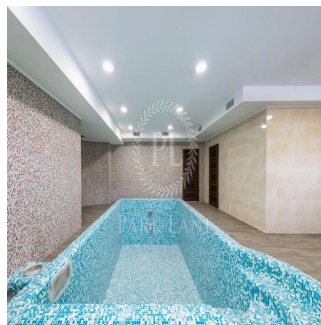

Ephraim Zaslansky
Firtz Realty
Johannesburg, South Africa - Mistsevyvy Chas

📞 27 11 731 0300

Residence near the entrance to the Botanical Garden. Strengthening (slope) retaining wall, piles. The walls are ceramic blocks Leier, gas boiler Viessmann. Air conditioners Mitsubishi, floor: 1st floor Turkish marble Emperador Light, Spanish tiles Peronda. 2nd floor - parquet palace Petersburg. Walls: 1st floor: Italian plaster Ottocento Jolie, 2nd floor: Italian plaster Marmorino, Ottocento Kadoro. Lighting: chandeliers, sconces, Czech ArtGlass crystal. Plumbing Villeroy & Boch, Spanish tile.