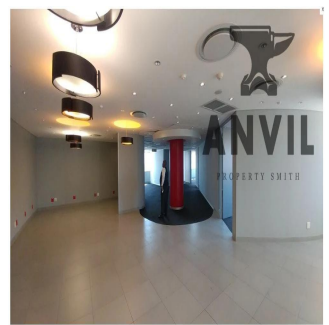

**Jessica Oosthuizen**  
Space Online Group  
Johannesburg, South Africa - Mistsevy Chas

27 72 781 1878

1 Protea Place is a new commercial office building situated in the heart of Sandton CBD. This first class office building is suitably located near the Gautrain & BRT Stations as well as Benmore Gardens Shopping Centre. First floor office space in an ideal location in the heart of Sandton. Just around the corner from 24 Central, and the "Banking Node" of Sandton.