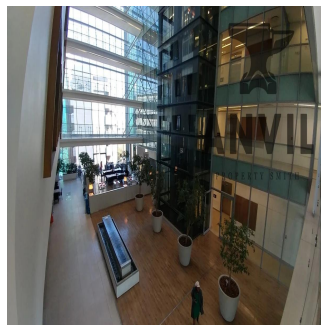

**Jessica Oosthuizen**  
Space Online Group  
Johannesburg, South Africa - Mistsevy Chas

27 72 781 1878

1 Protea Place is a new commercial office building situated in the heart of Sandton CBD. This first class office building is suitably located near the Gautrain & BRT Stations as well as Benmore Gardens Shopping Centre. First floor office space in an ideal location in the heart of Sandton. Just around the corner from 24 Central, and the "Banking Node" of Sandton.