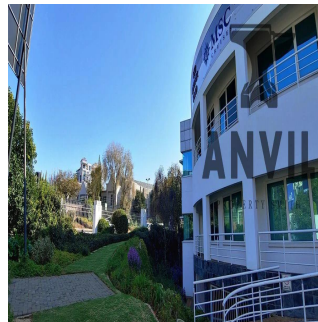

Pentkhaus

First Floor Office For Rent In Sandton

????????, ??????????, ?????????, Rivonia Rd, 150, 2196,

MISYACHNA ORENDA

USD 10598.00

TSINA PRODAZHU

USD 0.00

1261 qm   0 kimnaty   0 spal?ni   0 vanni kimnaty

0 poverhy   0 qm zemel?na ploshcha   0 avtomobil?ni mistsya

Jessica Oosthuizen
Space Online Group
Johannesburg, South Africa - Mistsevy Chas

27 72 781 1878

Marion Street Office Park, is an A grade commercial park situated in the heart of Sandton. Marion Street Office Park has four stand alone office buildings in an enclosed, secure park. Each building has naming rights available. This office park has uncompromised exposure to Rivonia and the Sandton CBD. Gautrain Bus Network travelling to and from the Sandton Gautrain station from outside the front gate of the campus. First floor office to let. The space is currently white-boxed and sub-divisible to tenant specific requirements. There are multiple balconies leading off the space. Toilets are shared on the floor. The landlord is offering upto 12 Months towards Tenant Installation Allowance.

Dostupnyy Z: 13.06.2019

Poverkh: 4   Poverkhy: 4   Rik Pobudovy: 2017   Avtomobil?Ni   Rik Pobudovy: 2017   Typ: Ofis