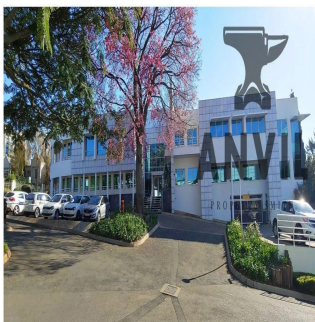

Pentkhaus

First Floor Office For Rent In Sandton

????????, ??????????, ?????????, Rivonia Rd, 150, 2196,

MISYACHNA ORENDA

USD 10598.00

TSINA PRODAZHU

USD 0.00

1261 qm   0 kimnaty   0 spal?ni   0 vanni kimnaty

0 poverhy   0 qm zemel?na ploshcha   0 avtomobil?ni mistsya

Jessica Oosthuizen
Space Online Group
Johannesburg, South Africa - Mistsevy Chas

27 72 781 1878

Marion Street Office Park, is an A grade commercial park situated in the heart of Sandton. Marion Street Office Park has four stand alone office buildings in an enclosed, secure park. Each building has naming rights available. This office park has uncompromised exposure to Rivonia and the Sandton CBD. Gautrain Bus Network travelling to and from the Sandton Gautrain station from outside the front gate of the campus. First floor office to let. The space is currently white-boxed and sub-divisible to tenant specific requirements. There are multiple balconies leading off the space. Toilets are shared on the floor. The landlord is offering upto 12 Months towards Tenant Installation Allowance.

Dostupnyy Z: 13.06.2019

Poverkh: 4   Poverkhy: 4   Rik Pobudovy: 2017   Avtomobil?Ni   Rik Pobudovy: 2017   Typ: Ofis