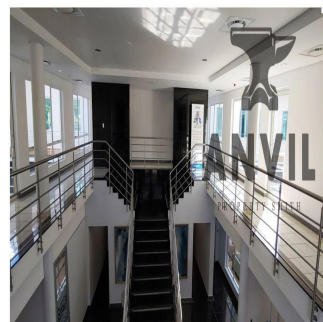

Pentkhaus

First Floor Office For Rent In Sandton

????????, ??????????, ?????????, Rivonia Rd, 150, 2196,

MISYACHNA ORENDA

USD 10598.00

TSINA PRODAZHU

USD 0.00

1261 qm   0 kimnaty   0 spal?ni   0 vanni kimnaty

0 poverhy   0 qm zemel?na ploshcha   0 avtomobil?ni mistsya

Jessica Oosthuizen
Space Online Group
Johannesburg, South Africa - Mistsevy Chas

27 72 781 1878

Marion Street Office Park, is an A grade commercial park situated in the heart of Sandton. Marion Street Office Park has four stand alone office buildings in an enclosed, secure park. Each building has naming rights available. This office park has uncompromised exposure to Rivonia and the Sandton CBD. Gautrain Bus Network travelling to and from the Sandton Gautrain station from outside the front gate of the campus. First floor office to let. The space is currently white-boxed and sub-divisible to tenant specific requirements. There are multiple balconies leading off the space. Toilets are shared on the floor. The landlord is offering upto 12 Months towards Tenant Installation Allowance.

Dostupnyy Z: 13.06.2019

Poverkh: 4   Poverkhy: 4   Rik Pobudovy: 2017   Avtomobil?Ni   Rik Pobudovy: 2017   Typ: Ofis