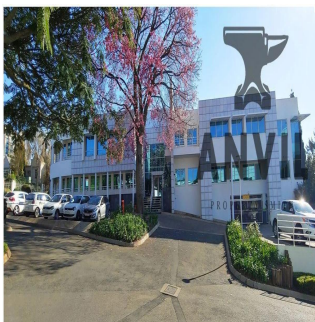

Pentkhaus

First Floor Office For Rent In Sandton

????????, ??????????, ?????????, Rivonia Rd, 150, 2196,

MISYACHNA ORENDA

\$ 10598.00

TSINA PRODAZHU

\$ 0.00

1261 qm 0 kimnaty 0 spal?ni 0 vanni kimnaty

0 poverhy 0 qm zemel?na ploshcha 0 avtomobil?ni mistsya

Jessica Oosthuizen
Space Online Group
Johannesburg, South Africa - Mistsevy Chas

 27 72 781 1878

Marion Street Office Park, is an A grade commercial park situated in the heart of Sandton. Marion Street Office Park has four stand alone office buildings in an enclosed, secure park. Each building has naming rights available. This office park has uncompromised exposure to Rivonia and the Sandton CBD. Gautrain Bus Network travelling to and from the Sandton Gautrain station from outside the front gate of the campus. First floor office to let. The space is currently white-boxed and sub-divisible to tenant specific requirements. There are multiple balconies leading off the space. Toilets are shared on the floor. The landlord is offering upto 12 Months towards Tenant Installation Allowance.