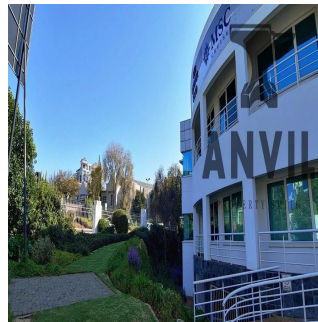

Pentkhaus

First Floor Office For Rent In Sandton

????????, ??????????, ?????????, Rivonia Rd, 150, 2196,

MISYACHNA ORENDA

\$ 10598.00

TSINA PRODAZHU

\$ 0.00

1261 qm 0 kimnaty 0 spal?ni 0 vanni kimnaty

0 poverhy 0 qm zemel?na ploshcha 0 avtomobil?ni mistsya

Jessica Oosthuizen
Space Online Group
Johannesburg, South Africa - Mistsevy Chas

 27 72 781 1878

Marion Street Office Park, is an A grade commercial park situated in the heart of Sandton. Marion Street Office Park has four stand alone office buildings in an enclosed, secure park. Each building has naming rights available. This office park has uncompromised exposure to Rivonia and the Sandton CBD. Gautrain Bus Network travelling to and from the Sandton Gautrain station from outside the front gate of the campus. First floor office to let. The space is currently white-boxed and sub-divisible to tenant specific requirements. There are multiple balconies leading off the space. Toilets are shared on the floor. The landlord is offering upto 12 Months towards Tenant Installation Allowance.