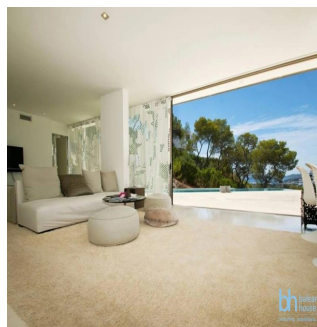

 3 vanni kimnaty

 3 poverhy

 3 qm zemel?na
ploshcha

 3 avtomobil?ni
mistsya

**Ilka Stoimenova
Nestorova**

Balearhouse
Palma, Spain - Mistsevy Chas

+34 971129292

Newly built designer villa located in the exclusive gated community Can Rimbau, with open sea and country views, just minutes from Marina Botafoch and Talamanca beach. The villa has been strategically built to offer open views and luminous interiors boasting comforts in every room. It is conveniently located just minutes away from all amenities and the year round life of the town of Jesús. Located at the top end of a cul de sac there is a feeling of serenity and peace while the security of the urbanization provides safety. The entrance leads to the ground level where the living room opens to the pool terrace. The kitchen and dining area are found on this level as well as an ensuite bedroom. On the upper level, another ensuite bedroom enjoys an enormous panoramic terrace.