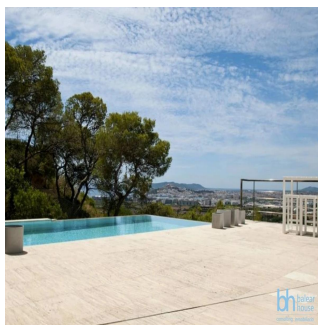

### Ilka Stoimenova Nestorova

Balearhouse  
Palma, Spain - Mistsevyv Chas

+34 971129292

Newly built designer villa located in the exclusive gated community Can Rimbau, with open sea and country views, just minutes from Marina Botafoch and Talamanca beach. The villa has been strategically built to offer open views and luminous interiors boasting comforts in every room. It is conveniently located just minutes away from all amenities and the year round life of the town of Jesús. Located at the top end of a cul de sac there is a feeling of serenity and peace while the security of the urbanization provides safety. The entrance leads to the ground level where the living room opens to the pool terrace. The kitchen and dining area are found on this level as well as an ensuite bedroom. On the upper level, another ensuite bedroom enjoys an enormous panoramic terrace.