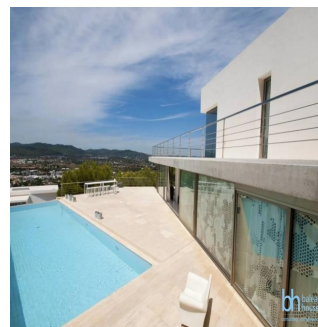

 3 vanni kimnaty

 3 poverhy

 3 qm zemel?na
ploshcha

 3 avtomobil?ni
mistsya

**Ilka Stoimenova
Nestorova**

Balearhouse
Palma, Spain - Mistsevy Chas

+34 971129292

Newly built designer villa located in the exclusive gated community Can Rimbau, with open sea and country views, just minutes from Marina Botafoch and Talamanca beach. The villa has been strategically built to offer open views and luminous interiors boasting comforts in every room. It is conveniently located just minutes away from all amenities and the year round life of the town of Jesús. Located at the top end of a cul de sac there is a feeling of serenity and peace while the security of the urbanization provides safety. The entrance leads to the ground level where the living room opens to the pool terrace. The kitchen and dining area are found on this level as well as an ensuite bedroom. On the upper level, another ensuite bedroom enjoys an enormous panoramic terrace.