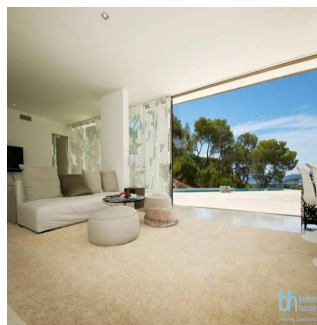

### Ilka Stoimenova Nestorova

Balearhouse  
Palma, Spain - Mistsevyv Chas

+34 971129292

Newly built designer villa located in the exclusive gated community Can Rimbau, with open sea and country views, just minutes from Marina Botafoch and Talamanca beach. The villa has been strategically built to offer open views and luminous interiors boasting comforts in every room. It is conveniently located just minutes away from all amenities and the year round life of the town of Jesús. Located at the top end of a cul de sac there is a feeling of serenity and peace while the security of the urbanization provides safety. The entrance leads to the ground level where the living room opens to the pool terrace. The kitchen and dining area are found on this level as well as an ensuite bedroom. On the upper level, another ensuite bedroom enjoys an enormous panoramic terrace.