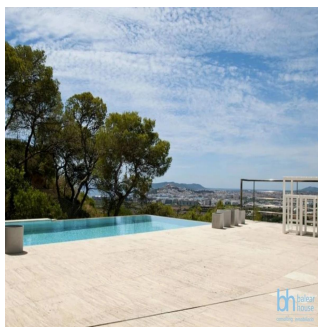

 3 vanni kimnaty

 3 poverhy

 3 qm zemel?na
ploshcha

 3 avtomobil?ni
mistsya

**Ilka Stoimenova
Nestorova**

Balearhouse
Palma, Spain - Mistsevy Chas

+34 971129292

Newly built designer villa located in the exclusive gated community Can Rimbau, with open sea and country views, just minutes from Marina Botafoch and Talamanca beach. The villa has been strategically built to offer open views and luminous interiors boasting comforts in every room. It is conveniently located just minutes away from all amenities and the year round life of the town of Jesús. Located at the top end of a cul de sac there is a feeling of serenity and peace while the security of the urbanization provides safety. The entrance leads to the ground level where the living room opens to the pool terrace. The kitchen and dining area are found on this level as well as an ensuite bedroom. On the upper level, another ensuite bedroom enjoys an enormous panoramic terrace.