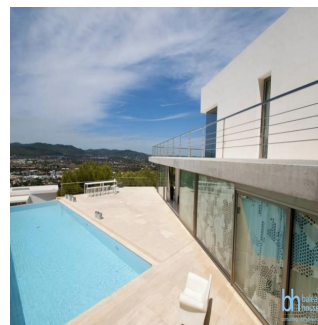

### Ilka Stoimenova Nestorova

Balearhouse  
Palma, Spain - Mistsevyv Chas

+34 971129292

Newly built designer villa located in the exclusive gated community Can Rimbau, with open sea and country views, just minutes from Marina Botafoch and Talamanca beach. The villa has been strategically built to offer open views and luminous interiors boasting comforts in every room. It is conveniently located just minutes away from all amenities and the year round life of the town of Jesús. Located at the top end of a cul de sac there is a feeling of serenity and peace while the security of the urbanization provides safety. The entrance leads to the ground level where the living room opens to the pool terrace. The kitchen and dining area are found on this level as well as an ensuite bedroom. On the upper level, another ensuite bedroom enjoys an enormous panoramic terrace.