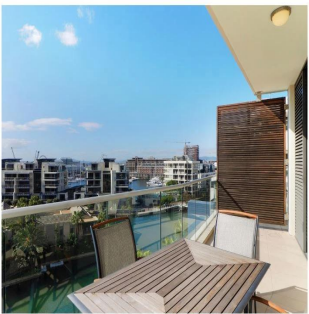

+27 825541741

GEM OF JULIETTE This stylish gem is situated in the heart of the exclusive Marina Estate. The unit is elevated with phenomenal views and comes with an open plan kitchen, living/dining area which leads onto a spacious balcony with awesome majestic views. Both en-suite bedrooms opens on to the balcony area. The estate is within walking distance of the famous V&A Waterfront which, has a wide selection of restaurants and entertainment. The Waterfront Marina offers access to 5 communal pools; gymnasium and 24/7 security.