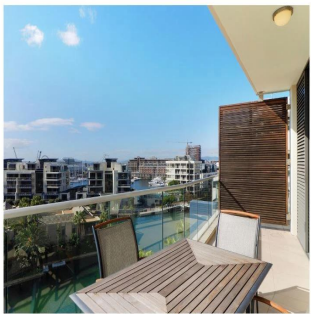

+27 825541741

GEM OF JULIETTE This stylish gem is situated in the heart of the exclusive Marina Estate. The unit is elevated with phenomenal views and comes with an open plan kitchen, living/dining area which leads onto a spacious balcony with awesome majestic views. Both en-suite bedrooms opens on to the balcony area. The estate is within walking distance of the famous V&A Waterfront which, has a wide selection of restaurants and entertainment. The Waterfront Marina offers access to 5 communal pools; gymnasium and 24/7 security.