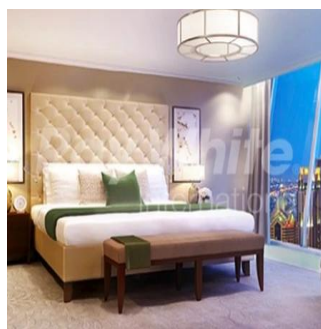

A slice of luxury. Ray White International takes you inside one of the Downtown's most serene properties. 2 Bedroom plus maidsroom on high floor. Series 02 above 50th floor.

Dostupny Z: 01.01.1970

Poverkh: 4   Poverkhy: 4   Rik Pobudovy: 2017   Avtomobil?Ni Mistsya: 4

Rik Pobudovy: 2017

Typ: Ofis