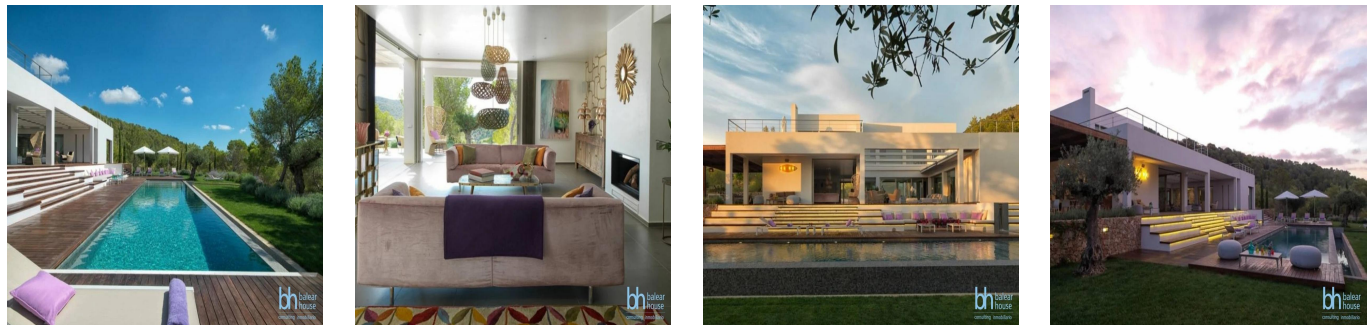

Ilka Stoimenova
Nestorova
 Balearhouse
 Palma, Spain - Mistsevyy Chas

☎ **+34 971129292**

Located in the South of the Island this villa seats on a flat area surrounded by nature and views to Cala Jondal. With a 35,000 sqm plot ,10,000 sqm of it is been beautifully landscaped as a Mediterranean garden with Olive trees, mimosas,lavander and a mauresque garden with a fountain surrounded by orange trees.The villa has been built in a very modern and pure arquitektural style.The interior decoration features vintage 50 and 60s pieces bought antique shops giving an edgy touch. Characteristics: Outdoor Kitchen, Pool - Outdoor, Security System, Sprinkler System, Staff Quarters, Terrace/Outdoor Space Country Living, Green Living, Outdoor Activities, Privacy, Water View 5-10m. To shops, adsl, air conditioning hot/cold, almond trees, aromatic plants, bbq, built to high standards, dining room with fireplace, excellent condition, fitted kitchen, garden, guest apartment, ideal family home, ideal for country lovers, laundry room, sea views, solar heated water, well