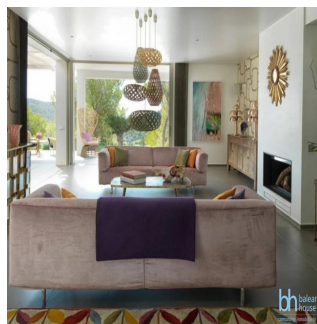

7 vanni kimnaty

7 poverhy

7 qm zemel?na
ploshcha7 avtomobil?ni
mistsya

**Ilka Stoimenova
Nestorova**

Balearhouse

Palma, Spain - Mistsevyv Chas

+34 971129292

Located in the South of the Island this villa seats on a flat area surrounded by nature and views to Cala Jondal. With a 35,000 sqm plot ,10,000 sqm of it is been beautifully landscaped as a Mediterranean garden with Olive trees, mimosas,lavander and a mauresque garden with a fountain surrounded by orange trees.The villa has been built in a very modern and pure arquitectural style.The interior decoration features vintage 50 and 60s pieces bought antique shops giving an edgy touch. Characteristics: Outdoor Kitchen, Pool - Outdoor, Security System, Sprinkler System, Staff Quarters, Terrace/Outdoor Space Country Living, Green Living, Outdoor Activities, Privacy, Water View 5-10m. To shops, adsl, air conditioning hot/cold, almond trees, aromatic plants, bbq, built to high standards, dining room with fireplace, excellent condition, fitted kitchen, garden, guest apartment, ideal family home, ideal for country lovers, laundry room, sea views, solar heated water, well