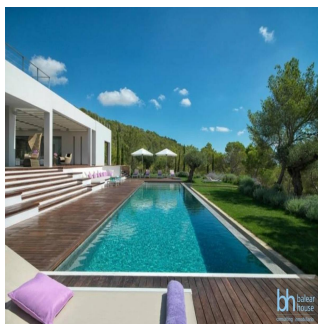

7 vanni kimnaty

7 poverhy

7 qm zemel?na
ploshcha7 avtomobil?ni
mistsya

**Ilka Stoimenova
Nestorova**

Balearhouse

Palma, Spain - Mistsevyv Chas

+34 971129292

Located in the South of the Island this villa seats on a flat area surrounded by nature and views to Cala Jondal. With a 35,000 sqm plot ,10,000 sqm of it is been beautifully landscaped as a Mediterranean garden with Olive trees, mimosas,lavander and a mauresque garden with a fountain surrounded by orange trees.The villa has been built in a very modern and pure arquitectural style.The interior decoration features vintage 50 and 60s pieces bought antique shops giving an edgy touch. Characteristics: Outdoor Kitchen, Pool - Outdoor, Security System, Sprinkler System, Staff Quarters, Terrace/Outdoor Space Country Living, Green Living, Outdoor Activities, Privacy, Water View 5-10m. To shops, adsl, air conditioning hot/cold, almond trees, aromatic plants, bbq, built to high standards, dining room with fireplace, excellent condition, fitted kitchen, garden, guest apartment, ideal family home, ideal for country lovers, laundry room, sea views, solar heated water, well