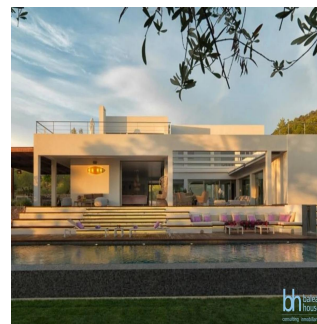

Pentkhaus

Designer Villa On Top Of A Hill With Stunning Views

, , 07830,

TSINA PRODAZHU

USD 6825000.00

460 qm

8 kimnaty

7 spal?ni

7 vanni kimnaty

7 poverhy

7 qm zemel?na
ploshcha7 avtomobil?ni
mistsya

**Ilka Stoimenova
Nestorova**

Balearhouse

Palma, Spain - Mistsevyv Chas

+34 971129292

Located in the South of the Island this villa seats on a flat area surrounded by nature and views to Cala Jondal. With a 35,000 sqm plot ,10,000 sqm of it is been beautifully landscaped as a Mediterranean garden with Olive trees, mimosas,lavander and a mauresque garden with a fountain surrounded by orange trees.The villa has been built in a very modern and pure arquitectural style.The interior decoration features vintage 50 and 60s pieces bought antique shops giving an edgy touch. Characteristics: Outdoor Kitchen, Pool - Outdoor, Security System, Sprinkler System, Staff Quarters, Terrace/Outdoor Space Country Living, Green Living, Outdoor Activities, Privacy, Water View 5-10m. To shops, adsl, air conditioning hot/cold, almond trees, aromatic plants, bbq, built to high standards, dining room with fireplace, excellent condition, fitted kitchen, garden, guest apartment, ideal family home, ideal for country lovers, laundry room, sea views, solar heated water, well