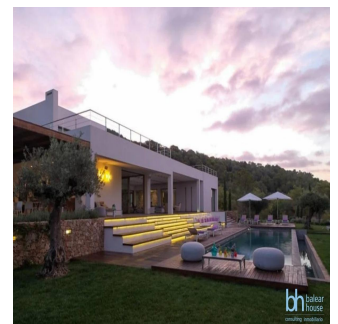

7 vanni kimnaty

7 poverhy

7 qm zemel?na
ploshcha7 avtomobil?ni
mistsya

**Ilka Stoimenova
Nestorova**

Balearhouse

Palma, Spain - Mistsevyv Chas

+34 971129292

Located in the South of the Island this villa seats on a flat area surrounded by nature and views to Cala Jondal. With a 35,000 sqm plot ,10,000 sqm of it is been beautifully landscaped as a Mediterranean garden with Olive trees, mimosas,lavander and a mauresque garden with a fountain surrounded by orange trees.The villa has been built in a very modern and pure arquitectural style.The interior decoration features vintage 50 and 60s pieces bought antique shops giving an edgy touch. Characteristics: Outdoor Kitchen, Pool - Outdoor, Security System, Sprinkler System, Staff Quarters, Terrace/Outdoor Space Country Living, Green Living, Outdoor Activities, Privacy, Water View 5-10m. To shops, adsl, air conditioning hot/cold, almond trees, aromatic plants, bbq, built to high standards, dining room with fireplace, excellent condition, fitted kitchen, garden, guest apartment, ideal family home, ideal for country lovers, laundry room, sea views, solar heated water, well