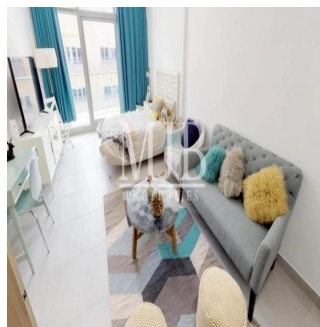

Pentkhaus

Huge Studio Ready To Move In Shamal Waves Jvc

????????????, ?????? ?????, ?????? ?????, , , ,

TSINA PRODAZHU

\$ 518000.00

🏠 522 qft 📏 0 kimnaty 🛏️ 1 spal?ni 🚿 1 vanni kimnaty

🏗️ 1 poverhy 📍 1 qft zemel?na ploshcha 🚗 1 avtomobil?ni mistysya

Pete Parker
Prkk
Vancouver, Canada - Mistsevy Chas

☎️ 598 3453645645

Ready to Move in Fully covered Kitchen Maximum Living space Rectangular Layout so that each and every corner is used High Ceilings State of the art gym Large Pool Premium Fixtures and Fittings

Dostupnyy Z: 01.01.1970

Poverkh: 4 Poverkhy: 4 Rik Pobudovy: 2017 Avtomobil?Ni Rik Pobudovy: 2017 Typ: Ofis
Mistysya: 4

After successfully handover of "Shamal Residences" and "Shamal Terraces" in the same area JVC.Shamal Waves building, Hi-end residential G+4 building with amenities like magnificent swimming pool, a fully equipped gymnasium and a sauna are available to make living at Shamal Waves even better.