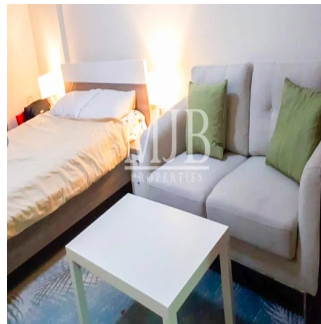

# Spacious Studio In Plaza Residence Jvc

????????????, ?????????? ?????, ???-????, , , ,

TSINA PRODAZHU

**\$ 399999.00**

- 488 qft
- 0 kimnaty
- 1 spal?ni
- 1 vanni kimnaty
- 1 poverhy
- 1 qft zemel?na ploshcha
- 1 avtomobil?ni mistysya

**Pete Parker**  
 Prkk  
 Vancouver, Canada - Mistsevy Chas

598 3453645645

MJB Properties is pleased to offer this Spacious Studio In Plaza Residence -JVC Property Descriptions: Balcony Vacant on Transfer Basement parking for each apartment Beautiful Garden Fun Children's play areas State of Art Swimming Pool Quality Kitchen Cabinets and Wardrobes Security in the building Forebode quality finishing Spanish Style Building Studio With Nice View Famous Grocery And Laundry In Same Building

Dostupnyy Z: 01.01.1970

Poverkh: 4 Poverkhy: 4 Rik Pobudovy: 2017 Avtomobil?Ni Mistsya: 4 Rik Pobudovy: 2017 Typ: Ofis

Plaza Residences is situated at Jumeirah Village Circle. The residential project comes in spacious studio, one, two, three bedroom and duplexes that creates a harmonious community and recreational areas, basement parking for each apartment, gardens and many others.