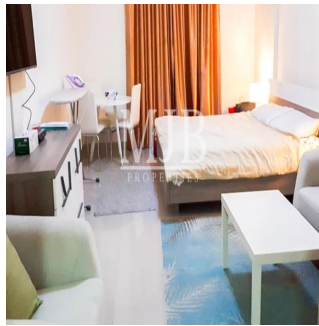

Pentkhaus

Spacious Studio In Plaza Residence Jvc

????????????, ?????????? ?????, ???-????, , , ,

TSINA PRODAZHU

USD 399999.00

- 488 qft
- 0 kimnaty
- 1 spal?ni
- 1 vanni kimnaty
- 1 poverhy
- 1 qft zemel?na ploshcha
- 1 avtomobil?ni mistysya

Pete Parker
 Prkk
 Vancouver, Canada - Mistsevy Chas

598 3453645645

MJB Properties is pleased to offer this Spacious Studio In Plaza Residence -JVC Property Descriptions: Balcony Vacant on Transfer Basement parking for each apartment Beautiful Garden Fun Children's play areas State of Art Swimming Pool Quality Kitchen Cabinets and Wardrobes Security in the building Forebode quality finishing Spanish Style Building Studio With Nice View Famous Grocery And Laundry In Same Building

Dostupnyy Z: 01.01.1970

Poverkh: 4 Poverkhy: 4 Rik Pobudovy: 2017 Avtomobil?Ni Mistsya: 4 Rik Pobudovy: 2017 Typ: Ofis

Plaza Residences is situated at Jumeirah Village Circle. The residential project comes in spacious studio, one, two, three bedroom and duplexes that creates a harmonious community and recreational areas, basement parking for each apartment, gardens and many others.