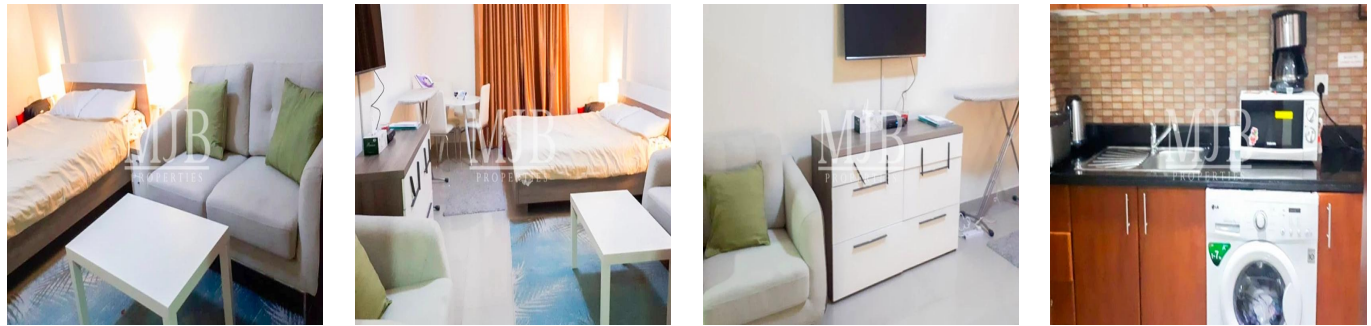

Pentkhaus

Spacious Studio In Plaza Residence Jvc

????????????, ?????????? ?????, ???-????, , , ,

TSINA PRODAZHU

USD 399999.00

- 488 qft
- 0 kimnaty
- 1 spal?ni
- 1 vanni kimnaty
- 1 poverhy
- 1 qft zemel?na ploshcha
- 1 avtomobil?ni mistysya

Pete Parker
 Prkk
 Vancouver, Canada - Mistsevy Chas

598 3453645645

MJB Properties is pleased to offer this Spacious Studio In Plaza Residence -JVC Property Descriptions: Balcony Vacant on Transfer Basement parking for each apartment Beautiful Garden Fun Children's play areas State of Art Swimming Pool Quality Kitchen Cabinets and Wardrobes Security in the building Forebode quality finishing Spanish Style Building Studio With Nice View Famous Grocery And Laundry In Same Building

Dostupnyy Z: 01.01.1970

Poverkh: 4 Poverkhy: 4 Rik Pobudovy: 2017 Avtomobil?Ni Mistsya: 4 Rik Pobudovy: 2017 Typ: Ofis

Plaza Residences is situated at Jumeirah Village Circle. The residential project comes in spacious studio, one, two, three bedroom and duplexes that creates a harmonious community and recreational areas, basement parking for each apartment, gardens and many others.