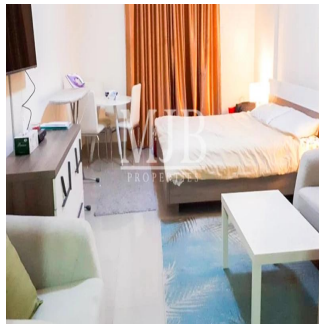

# Spacious Studio In Plaza Residence Jvc

????????????, ?????????? ?????, ???-????, , , ,

TSINA PRODAZHU

**\$ 399999.00**

- 488 qft
- 0 kimnaty
- 1 spal?ni
- 1 vanni kimnaty
- 1 poverhy
- 1 qft zemel?na ploshcha
- 1 avtomobil?ni mistysya

**Pete Parker**  
 Prkk  
 Vancouver, Canada - Mistsevy Chas

598 3453645645

MJB Properties is pleased to offer this Spacious Studio In Plaza Residence -JVC Property Descriptions: Balcony Vacant on Transfer Basement parking for each apartment Beautiful Garden Fun Children's play areas State of Art Swimming Pool Quality Kitchen Cabinets and Wardrobes Security in the building Forebode quality finishing Spanish Style Building Studio With Nice View Famous Grocery And Laundry In Same Building

Dostupnyy Z: 01.01.1970

Poverkh: 4 Poverkhy: 4 Rik Pobudovy: 2017 Avtomobil?Ni Mistsya: 4 Rik Pobudovy: 2017 Typ: Ofis

Plaza Residences is situated at Jumeirah Village Circle. The residential project comes in spacious studio, one, two, three bedroom and duplexes that creates a harmonious community and recreational areas, basement parking for each apartment, gardens and many others.