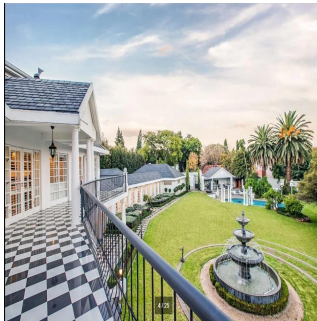

Pentkhaus

7 Bedroom Georgian Style Mansion For Rent In Bryanston

????????-???????????? ???? ?????, ?????? ?????? ?????????, ?????????, Bryanston Dr, , 2191,

MISYACHNA ORENDA

\$ 4755.00

TSINA PRODAZHU

\$ 0.00

- 🏠 1000 qm
- 🏡 15 kimnaty
- 🚗 7 spal?ni
- 🕒 8 vanni kimnaty
- 🛏 8 poverhy
- 📏 8 qm zemel?na ploscha
- 🚗 8 avtomobil?ni mistsya

Ty Bello
 Tttytr
 Abuja, Nigeria - Mistsevyy Chas

📞 234 986543223

Georgian Mansion, stunning three level home with 7 bedrooms (all en-suite), 8 bathrooms plus guest loo. The house is fully air conditioned, chess board design and solid teak flooring. The large master bedroom has double doors opening onto balcony that overlooks a beautiful English garden, walk-in closet with dressing area. Grand entrance hall with floating solid wood staircase that links all 3 levels of the house. Separate gourmet kitchen with a combination of wood and granite counters, gas stove, built-in convection oven, breakfast island, scullery with space for 3 appliances. 6 reception areas – bar area with snooker table, dining area double doors opening onto atrium with water features. Separate TV room, open plan lounge and family room with wood fireplace. Large entertainment area with staking glass, pool pavilion with sauna, beautiful English garden with koi ponds, bridges and water features. Life size replica playhouse with lights and running water. The house has 4 automated garages, double staff accommodation, CCTV with 16 cameras linked to mobile devices for offsite monitoring, alarm, beams. Amenities in the area: Hobart shopping centre, Nicolway shopping centre, Bryanston shopping centre, Virgin Active gym, Grosvenor Crossing, Bryanston Vet, Monte Casino. Schools in the area: St Stithians School, Brescia House school, Bryneven Primary school, Bryanston Primary, Crawford College.