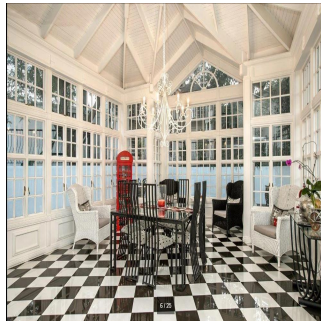

- 🏠 1000 qm
- 🏡 15 kimnaty
- 🚗 7 spal?ni
- 🕒 8 vanni kimnaty
- 🛏 8 poverhy
- 📏 8 qm zemel?na ploscha
- 🚗 8 avtomobil?ni mistsya

Ty Bello
 Tttytr
 Abuja, Nigeria - Mistsevyy Chas

📞 234 986543223

Georgian Mansion, stunning three level home with 7 bedrooms (all en-suite), 8 bathrooms plus guest loo. The house is fully air conditioned, chess board design and solid teak flooring. The large master bedroom has double doors opening onto balcony that overlooks a beautiful English garden, walk-in closet with dressing area. Grand entrance hall with floating solid wood staircase that links all 3 levels of the house. Separate gourmet kitchen with a combination of wood and granite counters, gas stove, built-in convection oven, breakfast island, scullery with space for 3 appliances. 6 reception areas – bar area with snooker table, dining area double doors opening onto atrium with water features. Separate TV room, open plan lounge and family room with wood fireplace. Large entertainment area with staking glass, pool pavilion with sauna, beautiful English garden with koi ponds, bridges and water features. Life size replica playhouse with lights and running water. The house has 4 automated garages, double staff accommodation, CCTV with 16 cameras linked to mobile devices for offsite monitoring, alarm, beams. Amenities in the area: Hobart shopping centre, Nicolway shopping centre, Bryanston shopping centre, Virgin Active gym, Grosvenor Crossing, Bryanston Vet, Monte Casino. Schools in the area: St Stithians School, Brescia House school, Bryneven Primary school, Bryanston Primary, Crawford College.