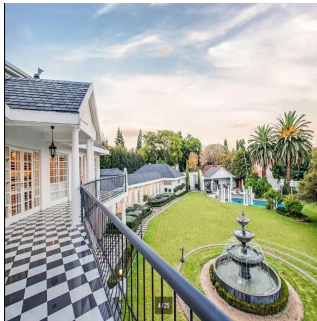

# 7 Bedroom Georgian Style Mansion For Rent In Bryanston

????????-???????????? ???? ?????, ?????? ?????? ?????????, ?????????, Bryanston Dr, , 2191,

MISYACHNA ORENDA

**USD 4755.00**

TSINA PRODAZHU

**USD 0.00**

Georgian Mansion, stunning three level home with 7 bedrooms (all en-suite), 8 bathrooms plus guest loo. The house is fully air conditioned, chess board design and solid teak flooring. The large master bedroom has double doors opening onto balcony that overlooks a beautiful English garden, walk-in closet with dressing area. Grand entrance hall with floating solid wood staircase that links all 3 levels of the house. Separate gourmet kitchen with a combination of wood and granite counters, gas stove, built-in convection oven, breakfast island, scullery with space for 3 appliances. 6 reception areas – bar area with snooker table, dining area double doors opening onto atrium with water features. Separate TV room, open plan lounge and family room with wood fireplace. Large entertainment area with staking glass, pool pavilion with sauna, beautiful English garden with koi ponds, bridges and water features. Life size replica playhouse with lights and running water. The house has 4 automated garages, double staff accommodation, CCTV with 16 cameras linked to mobile devices for offsite monitoring, alarm, beams. Amenities in the area: Hobart shopping centre, Nicolway shopping centre, Bryanston shopping centre, Virgin Active gym, Grosvenor Crossing, Bryanston Vet, Monte Casino. Schools in the area: St Stithians School, Brescia House school, Bryneven Primary school, Bryanston Primary, Crawford College.