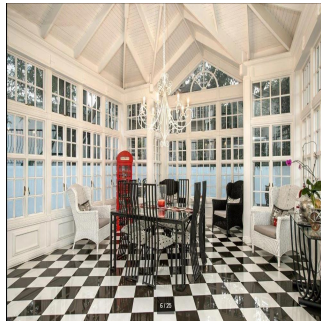

Georgian Mansion, stunning three level home with 7 bedrooms (all en-suite), 8 bathrooms plus guest loo. The house is fully air conditioned, chess board design and solid teak flooring. The large master bedroom has double doors opening onto balcony that overlooks a beautiful English garden, walk-in closet with dressing area. Grand entrance hall with floating solid wood staircase that links all 3 levels of the house. Separate gourmet kitchen with a combination of wood and granite counters, gas stove, built-in convection oven, breakfast island, scullery with space for 3 appliances. 6 reception areas – bar area with snooker table, dining area double doors opening onto atrium with water features. Separate TV room, open plan lounge and family room with wood fireplace. Large entertainment area with staking glass, pool pavilion with sauna, beautiful English garden with koi ponds, bridges and water features. Life size replica playhouse with lights and running water. The house has 4 automated garages, double staff accommodation, CCTV with 16 cameras linked to mobile devices for offsite monitoring, alarm, beams. Amenities in the area: Hobart shopping centre, Nicolway shopping centre, Bryanston shopping centre, Virgin Active gym, Grosvenor Crossing, Bryanston Vet, Monte Casino. Schools in the area: St Stithians School, Brescia House school, Bryneven Primary school, Bryanston Primary, Crawford College.