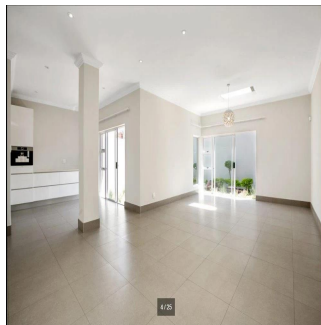

Ty Bello
 Tttytr
 Abuja, Nigeria - Mistsevyvy Chas

📞 234 986543223

IMPRESSIVE 4 BEDROOM FAMILY HOME Flawless design with a neutral colour palette this single storey spectacular family home offers a setting with vistas of trees and stunning landscaped garden and water features. Clean lines characterize the modern fluidity allowing easy comfortable indoor/outdoor entertaining with bar on an extensive covered patio to sparkling pool and tennis court. Modern open plan kitchen and separate scullery and pantry with top quality finishes, central island, built-in coffee machine, integrated fridge/freezer and walk in fridge. 4 bedrooms are on the east wing with sliding doors opening to the garden. The master suite has a full bathroom, double shower and walking in dressing room. Security comprises of state of the art alarm system connected to mobile devices, CCTV, high perimeter walls with electric fencing, beams and double electric gates. Double automated garage, double carport and staff accommodation. The property also has a separate complete 2 bed cottage with separate entrance. Positioned on a large stand to maximize building this property presents a rare opportunity to realize one's own trophy home. In close proximity to Hyde Park Shopping Centre and available immediately!