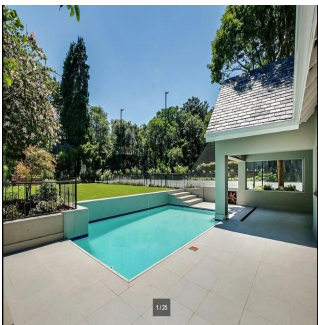

Pentkhaus

Impressive 4 Bedroom Family House For Rent In Hyde Park

????????, ?????? ??, ?????????????????, 2nd Rd, , 2196,

MISYACHNA ORENDA

USD 5466.00

TSINA PRODAZHU

USD 0.00

- 🏠 870 qm
- 🏠 9 kimnaty
- 🚗 4 spal?ni
- 🕒 5 vanni kimnaty
- 📦 5 poverhy
- 📐 5 qm zemel?na ploshcha
- 🚗 5 avtomobil?ni mistsya

Ty Bello
 Tttytr
 Abuja, Nigeria - Mistsevyvy Chas

📞 234 986543223

IMPRESSIVE 4 BEDROOM FAMILY HOME Flawless design with a neutral colour palette this single storey spectacular family home offers a setting with vistas of trees and stunning landscaped garden and water features. Clean lines characterize the modern fluidity allowing easy comfortable indoor/outdoor entertaining with bar on an extensive covered patio to sparkling pool and tennis court. Modern open plan kitchen and separate scullery and pantry with top quality finishes, central island, built-in coffee machine, integrated fridge/freezer and walk in fridge. 4 bedrooms are on the east wing with sliding doors opening to the garden. The master suite has a full bathroom, double shower and walking in dressing room. Security comprises of state of the art alarm system connected to mobile devices, CCTV, high perimeter walls with electric fencing, beams and double electric gates. Double automated garage, double carport and staff accommodation. The property also has a separate complete 2 bed cottage with separate entrance. Positioned on a large stand to maximize building this property presents a rare opportunity to realize one's own trophy home. In close proximity to Hyde Park Shopping Centre and available immediately!

Zruchnosti Na Vidkrytomu Povitri

Tsilodobova Okhorona	Balkon	Povnistyu Ohorodzhenazh	Harazh
Landshaftnyy Sad	Baseyn	Tenisnyy Kort	