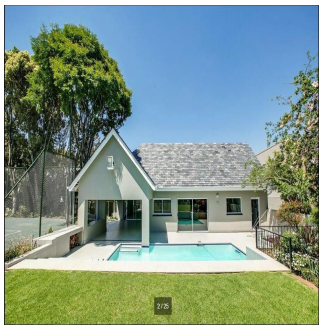

Pentkhaus

Impressive 4 Bedroom Family House For Rent In Hyde Park

????????, ?????? ??, ?????????????????, 2nd Rd, , 2196,

MISYACHNA ORENDA

USD 5466.00

TSINA PRODAZHU

USD 0.00

- 🏠 870 qm
- 🏠 9 kimnaty
- 🚗 4 spal?ni
- 🕒 5 vanni kimnaty
- 📦 5 poverhy
- 📐 5 qm zemel?na ploshcha
- 🚗 5 avtomobil?ni mistsya

Ty Bello
 Tttytr
 Abuja, Nigeria - Mistsevyvy Chas

📞 234 986543223

IMPRESSIVE 4 BEDROOM FAMILY HOME Flawless design with a neutral colour palette this single storey spectacular family home offers a setting with vistas of trees and stunning landscaped garden and water features. Clean lines characterize the modern fluidity allowing easy comfortable indoor/outdoor entertaining with bar on an extensive covered patio to sparkling pool and tennis court. Modern open plan kitchen and separate scullery and pantry with top quality finishes, central island, built-in coffee machine, integrated fridge/freezer and walk in fridge. 4 bedrooms are on the east wing with sliding doors opening to the garden. The master suite has a full bathroom, double shower and walking in dressing room. Security comprises of state of the art alarm system connected to mobile devices, CCTV, high perimeter walls with electric fencing, beams and double electric gates. Double automated garage, double carport and staff accommodation. The property also has a separate complete 2 bed cottage with separate entrance. Positioned on a large stand to maximize building this property presents a rare opportunity to realize one's own trophy home. In close proximity to Hyde Park Shopping Centre and available immediately!