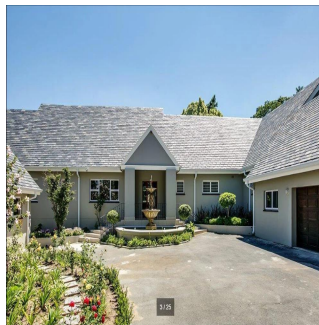

Pentkhaus

Impressive 4 Bedroom Family House For Rent In Hyde Park

????????, ?????? ??, ?????????????????, 2nd Rd, , 2196,

MISYACHNA ORENDA

USD 5466.00

TSINA PRODAZHU

USD 0.00

- 🏠 870 qm
- 🏠 9 kimnaty
- 🚗 4 spal?ni
- 🕒 5 vanni kimnaty
- 📦 5 poverhy
- 📐 5 qm zemel?na ploshcha
- 🚗 5 avtomobil?ni mistsya

Ty Bello
 Tttytr
 Abuja, Nigeria - Mistsevyvy Chas

📞 234 986543223

IMPRESSIVE 4 BEDROOM FAMILY HOME Flawless design with a neutral colour palette this single storey spectacular family home offers a setting with vistas of trees and stunning landscaped garden and water features. Clean lines characterize the modern fluidity allowing easy comfortable indoor/outdoor entertaining with bar on an extensive covered patio to sparkling pool and tennis court. Modern open plan kitchen and separate scullery and pantry with top quality finishes, central island, built-in coffee machine, integrated fridge/freezer and walk in fridge. 4 bedrooms are on the east wing with sliding doors opening to the garden. The master suite has a full bathroom, double shower and walking in dressing room. Security comprises of state of the art alarm system connected to mobile devices, CCTV, high perimeter walls with electric fencing, beams and double electric gates. Double automated garage, double carport and staff accommodation. The property also has a separate complete 2 bed cottage with separate entrance. Positioned on a large stand to maximize building this property presents a rare opportunity to realize one's own trophy home. In close proximity to Hyde Park Shopping Centre and available immediately!