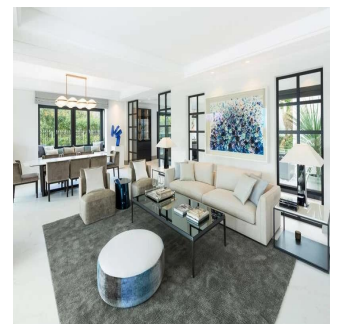

Dostupnyy Z: 16.04.2019

Poverkh: 4 Poverkhy: 4 Rik Pobudovy: 2017 Avtomobil?Ni Mistsya: 4

Rik Pobudovy: 2017

Typ: Ofis