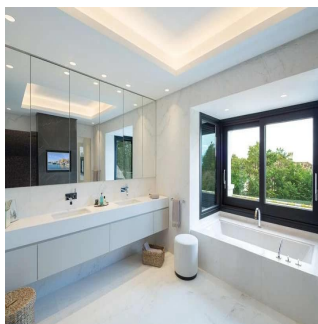

Dostupnyy Z: 16.04.2019

Poverkh: 4 Poverkhy: 4 Rik Pobudovy: 2017 Avtomobil?Ni Mistsya: 4

Rik Pobudovy: 2017

Typ: Ofis