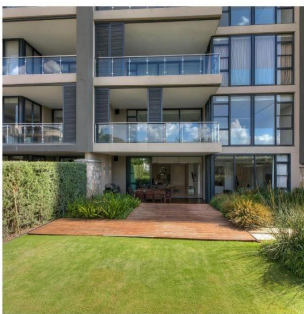

USD 0.00

- 334 qm
- 8 kimnaty
- 4 spal?ni
- 4 vanni kimnaty
- 4 poverhy
- 4 qm zemel?na ploshcha
- 4 avtomobil?ni mistsya

Solop Jj
Yh
Abuja, Nigeria - Mistsevyy Chas

 234 98766544

Live life to the fullest at The Houghton. This exceptional ground floor garden unit offers an open-plan reception area, kitchen with integrated Siemens appliances, 4 en-suite bedrooms, wooden deck patio and private garden. There are 2 basement parking bays and a storeroom.