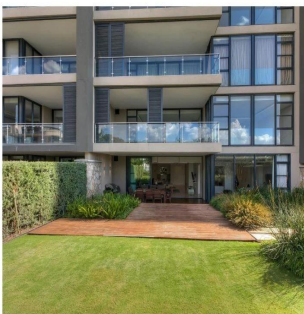

- 334 qm
- 8 kimnaty
- 4 spal'ni
- 4 vanni kimnaty
- 4 poverhy
- 4 qm zemel'na ploshcha
- 4 avtomobil'ni mistsya

**Solop Jj**  
Yh  
Abuja, Nigeria - Mistsevy Chas

234 98766544

Live life to the fullest at The Houghton. This exceptional ground floor garden unit offers an open-plan reception area, kitchen with integrated Siemens appliances, 4 en-suite bedrooms, wooden deck patio and private garden. There are 2 basement parking bays and a storeroom.