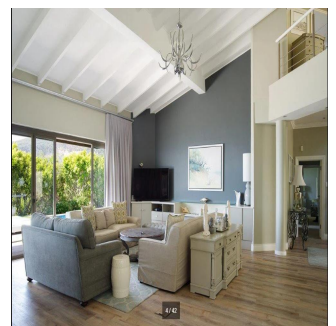

Contemporary Beach Living Spacious north facing home set in highly sought -after Leeukoppie Road ,and within walking distance to Llandudno beach. Large entertainment spaces with great flow to pool , deck and garden. Accommodation includes: Large lounge /dining room open plan to kitchen. Six bedrooms in two separate wings,five bathrooms,large games room and double garage

Dostupnyy Z: 22.05.2019

Poverkh: 4 Poverkhy: 4 Rik Pobudovy: 2017 Avtomobil?Ni Mistsya: 4

Rik Pobudovy: 2017

Typ: Ofis