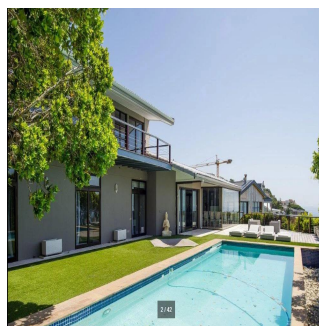

Contemporary Beach Living Spacious north facing home set in highly sought -after Leeukoppie Road ,and within walking distance to Llandudno beach. Large entertainment spaces with great flow to pool , deck and garden. Accommodation includes: Large lounge /dining room open plan to kitchen. Six bedrooms in two separate wings,five bathrooms,large games room and double garage

Dostupnyy Z: 22.05.2019

Poverkh: 4 Poverkhy: 4 Rik Pobudovy: 2017 Avtomobil?Ni Mistsya: 4

Rik Pobudovy: 2017

Typ: Ofis