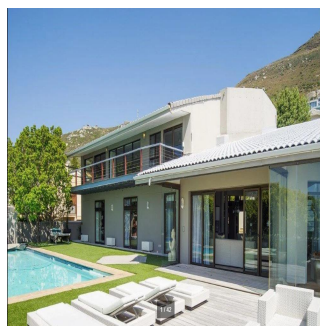

Contemporary Beach Living Spacious north facing home set in highly sought -after Leeukoppie Road ,and within walking distance to Llandudno beach. Large entertainment spaces with great flow to pool , deck and garden. Accommodation includes: Large lounge /dining room open plan to kitchen. Six bedrooms in two separate wings,five bathrooms,large games room and double garage

Dostupnyy Z: 22.05.2019

Poverkh: 4 Poverkhy: 4 Rik Pobudovy: 2017 Avtomobil?Ni Mistsya: 4

Rik Pobudovy: 2017

Typ: Ofis