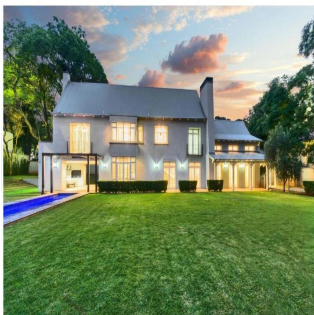

Pentkhaus

Contemporary 5 Bedroom Farm House For Sale In Houghton Estate

???????? ????????? ?????????, ?????, ?????, , , 2198,

TSINA PRODAZHU

\$ 1174756.00

- 1280 qm
- 10 kimnaty
- 5 spal?ni
- 5 vanni kimnaty
- 5 poverhy
- 5 qm zemel?na ploshcha
- 5 avtomobil?ni mistsy

Uuu Uuu
 Uuu
 Chandigarh, India - Mistsevy Chas

598 3453645645

5 BEDROOM HOUSE FOR SALE IN HOUGHTON ESTATE Contemporary Farmhouse in the heart of Houghton Estate, Built to perfection on a magnificent acre. This home is a true testimony to style, amalgamating comfort and elegance. Modern, light and airy, this home delivers an unwavering sense of peace and tranquility whilst still showcasing its master design and high-end lifestyle living. With all the features anyone could ask for and more! Rolling entertainment areas open onto open-plan lounge and dining areas, greeting one with striking features to ensure easy living within this glamorous home enabling one to entertain at will, irrelevant of the time of year. Contact us to view this masterpiece!