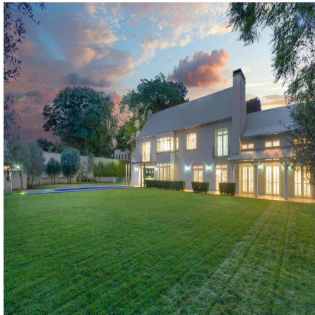

Pentkhaus

Contemporary 5 Bedroom Farm House For Sale In Houghton Estate

???????? ????????? ?????????, ?????, ?????, , , 2198,

TSINA PRODAZHU

\$ 1174756.00

- 1280 qm
- 10 kimnaty
- 5 spal?ni
- 5 vanni kimnaty
- 5 poverhy
- 5 qm zemel?na ploshcha
- 5 avtomobil?ni mistsy

Uuu Uuu
 Uuu
 Chandigarh, India - Mistsevy Chas

598 3453645645

5 BEDROOM HOUSE FOR SALE IN HOUGHTON ESTATE Contemporary Farmhouse in the heart of Houghton Estate, Built to perfection on a magnificent acre. This home is a true testimony to style, amalgamating comfort and elegance. Modern, light and airy, this home delivers an unwavering sense of peace and tranquility whilst still showcasing its master design and high-end lifestyle living. With all the features anyone could ask for and more! Rolling entertainment areas open onto open-plan lounge and dining areas, greeting one with striking features to ensure easy living within this glamorous home enabling one to entertain at will, irrelevant of the time of year. Contact us to view this masterpiece!