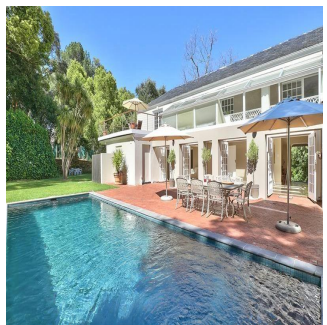

Brk Brk

Brk Group

San Francisco, United States - Mistsevy Chas

📞 380 3453645645

Private home in idyllic setting This Georgian family home is situated down a picturesque lane next to Kirstenbosch Gardens and on the Constantia / Bishopscourt border. Sweeping views across to False Bay, surrounding mountains and established trees. Spacious proportions throughout, offer room to entertain and accommodation for the extended family. A light-filled double volume hallway with skylights lead out onto the patio, pool and back garden. Downstairs comprises two ensuite bedrooms and a further two bathrooms. The cozy lounge has a fireplace and another small lounge/TV room leading off it. The large formal dining room is off the kitchen, which has a pantry and separate scullery. Upstairs houses the spacious main bedroom with full ensuite bathroom and a sunny decked balcony. The guest bedroom has an ensuite bathroom and private balcony. There are a further two bedrooms, a bathroom and a study upstairs. Excellent security includes electrified fencing, alarm, cameras, and beams. Additional features: - Laundry room - Staff accommodation - Four cars garaging - Additional parking - Pool "Although every effort has been made to ensure the accuracy of the information herein, Signature Real Estate will not be held responsible for any loss or damage that may result from your reliance herein." Pool: yes Garden: yes