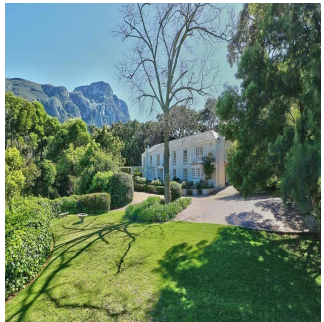

Brk Brk

Brk Group

San Francisco, United States - Mistsevy Chas

📞 380 3453645645

Private home in idyllic setting This Georgian family home is situated down a picturesque lane next to Kirstenbosch Gardens and on the Constantia / Bishopscourt border. Sweeping views across to False Bay, surrounding mountains and established trees. Spacious proportions throughout, offer room to entertain and accommodation for the extended family. A light-filled double volume hallway with skylights lead out onto the patio, pool and back garden. Downstairs comprises two ensuite bedrooms and a further two bathrooms. The cozy lounge has a fireplace and another small lounge/TV room leading off it. The large formal dining room is off the kitchen, which has a pantry and separate scullery. Upstairs houses the spacious main bedroom with full ensuite bathroom and a sunny decked balcony. The guest bedroom has an ensuite bathroom and private balcony. There are a further two bedrooms, a bathroom and a study upstairs. Excellent security includes electrified fencing, alarm, cameras, and beams. Additional features: - Laundry room - Staff accommodation - Four cars garaging - Additional parking - Pool "Although every effort has been made to ensure the accuracy of the information herein, Signature Real Estate will not be held responsible for any loss or damage that may result from your reliance herein." Pool: yes Garden: yes