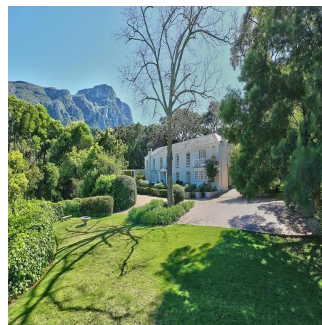

Pentkhaus

Private 6 Bedroom House For Sale In Bishopscourt

????????-???????????? ???? ?????, ?????????, , ,
7708,

TSINA PRODAZHU

? 1046417.00

- 🏠 qm
- 🏠 12 kimnaty
- 🛏 6 spal?ni
- 🛁 6 vanni kimnaty
- 🛏 6 poverhy
- 📐 6 qm zemel?na ploshcha
- 🚗 6 avtomobil?ni mistsya

Brk Brk

Brk Group

San Francisco, United States - Mistsevy Chas

📞 380 3453645645

Private home in idyllic setting This Georgian family home is situated down a picturesque lane next to Kirstenbosch Gardens and on the Constantia / Bishopscourt border. Sweeping views across to False Bay, surrounding mountains and established trees. Spacious proportions throughout, offer room to entertain and accommodation for the extended family. A light-filled double volume hallway with skylights lead out onto the patio, pool and back garden. Downstairs comprises two ensuite bedrooms and a further two bathrooms. The cozy lounge has a fireplace and another small lounge/TV room leading off it. The large formal dining room is off the kitchen, which has a pantry and separate scullery. Upstairs houses the spacious main bedroom with full ensuite bathroom and a sunny decked balcony. The guest bedroom has an ensuite bathroom and private balcony. There are a further two bedrooms, a bathroom and a study upstairs. Excellent security includes electrified fencing, alarm, cameras, and beams. Additional features: - Laundry room - Staff accommodation - Four cars garaging - Additional parking - Pool "Although every effort has been made to ensure the accuracy of the information herein, Signature Real Estate will not be held responsible for any loss or damage that may result from your reliance herein." Pool: yes Garden: yes