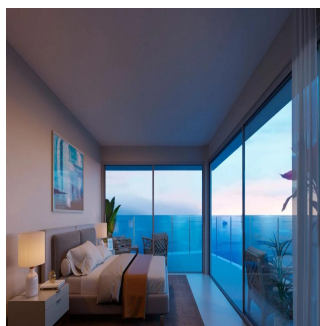

Jennifer Fogelberg
 Start Group
 Sitio de Calahonda, Spain - Mistsevy Chas

+34 952 90 48 90

Spectacular sea views and walking distance to the beach and El Chaparral golf club. A magnificent off plan development of town houses and semi detached houses with an ultra modern construction and all of the latest in home technology. Choose between 3 or 4 bedrooms, located in natural surroundings providing a great lifestyle with a sports club and on site amenities. Prices starting from €459,000