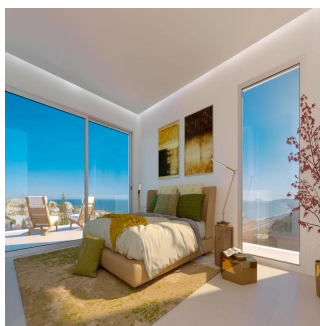

Jennifer Fogelberg
 Start Group
 Sitio de Calahonda, Spain - Mistsevy Chas

+34 952 90 48 90

Spectacular sea views and walking distance to the beach and El Chaparral golf club. A magnificent off plan development of town houses and semi detached houses with an ultra modern construction and all of the latest in home technology. Choose between 3 or 4 bedrooms, located in natural surroundings providing a great lifestyle with a sports club and on site amenities. Prices starting from €459,000