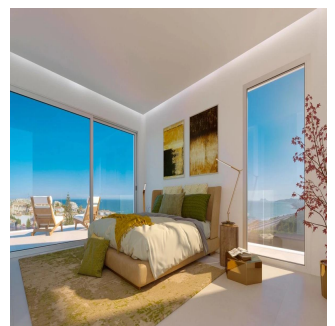

Jennifer Fogelberg
Start Group
Sitio de Calahonda, Spain - Mistsevyy Chas

+34 952 90 48 90

Spectacular sea views and walking distance to the beach and El Chaparral golf club. A magnificent off plan development of town houses and semi detached houses with an ultra modern construction and all of the latest in home technology. Choose between 3 or 4 bedrooms, located in natural surroundings providing a great lifestyle with a sports club and on site amenities. Prices starting from €459,000