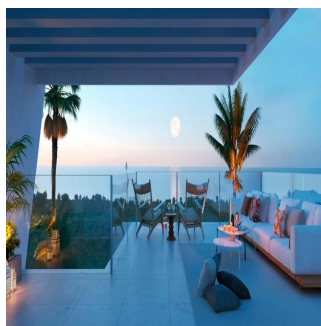

Jennifer Fogelberg
 Start Group
 Sitio de Calahonda, Spain - Mistsevy Chas

+34 952 90 48 90

Spectacular sea views and walking distance to the beach and El Chaparral golf club. A magnificent off plan development of town houses and semi detached houses with an ultra modern construction and all of the latest in home technology. Choose between 3 or 4 bedrooms, located in natural surroundings providing a great lifestyle with a sports club and on site amenities. Prices starting from €459,000