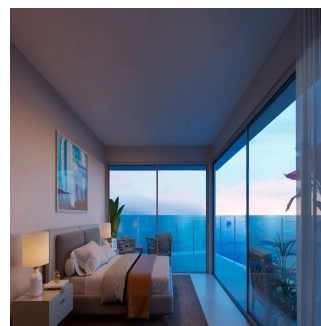

Jennifer Fogelberg
Start Group
Sitio de Calahonda, Spain - Mistsevyy Chas

+34 952 90 48 90

Spectacular sea views and walking distance to the beach and El Chaparral golf club. A magnificent off plan development of town houses and semi detached houses with an ultra modern construction and all of the latest in home technology. Choose between 3 or 4 bedrooms, located in natural surroundings providing a great lifestyle with a sports club and on site amenities. Prices starting from €459,000