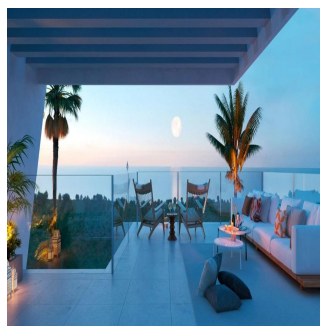

Jennifer Fogelberg
Start Group
Sitio de Calahonda, Spain - Mistsevyy Chas

+34 952 90 48 90

Spectacular sea views and walking distance to the beach and El Chaparral golf club. A magnificent off plan development of town houses and semi detached houses with an ultra modern construction and all of the latest in home technology. Choose between 3 or 4 bedrooms, located in natural surroundings providing a great lifestyle with a sports club and on site amenities. Prices starting from €459,000