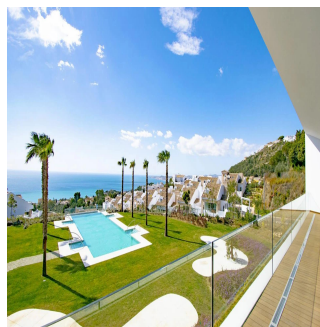

Introducing Big Blue - a new project of luxury townhomes in the hills of Torremuelle above Benalmádena. The location affords owners amazing panoramic views to the sea as well as the mountains. It's location also provides easy access to the highway, and is close to 15 minutes from Malaga airport, and around 20 minutes from Marbella. The properties have usable space of 256m² distributed across three levels. The upper floor is where you will find the spacious master bedroom suite with walk-in wardrobes, an ensuite bathroom and access to a private terrace. The middle floor consists of a kitchenette, and a guest bedroom with an ensuite bathroom, as well as another guest toilet. On the ground floor is 40m² of living room and two further bedrooms, one of which is ensuite, and another bedroom, as well as access to your private garden. The project also includes an exclusive "Owners Club"; a social club with large infinity pool, as well as a nice garden area from where you can truly appreciate the sea views. You have the option of installing an elevator in the property and the price includes a storage room and private parking space.