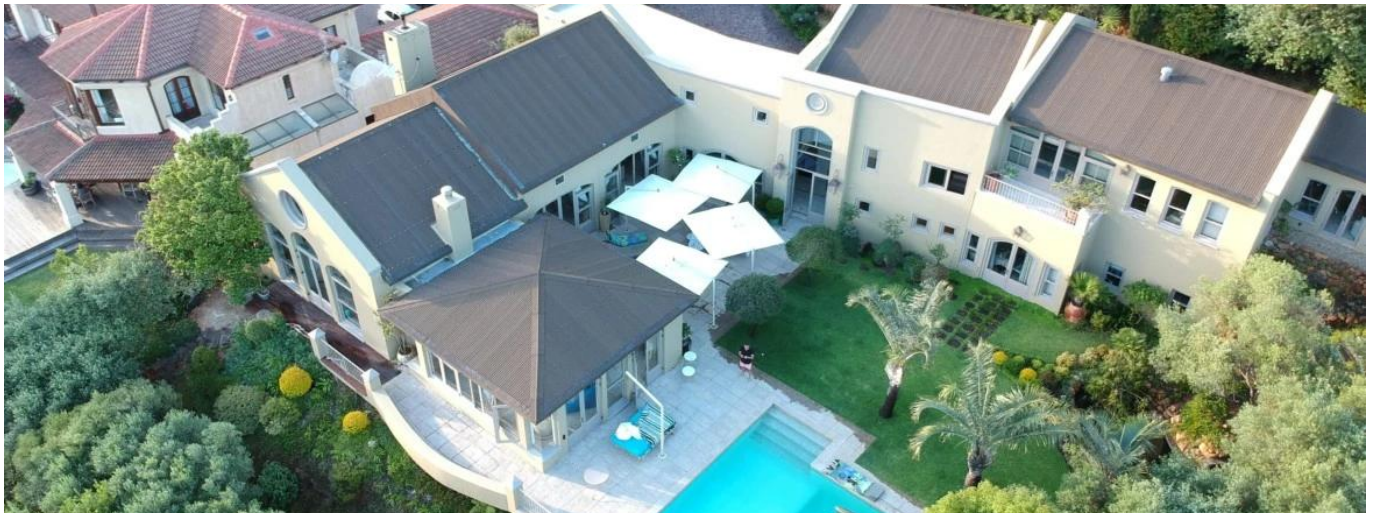

Pentkhaus

3 Bedroom House For Sale In Ruyteplaats Security Estate

'''

TSINA PRODAZHU

\$ 1315400.00

640 qm

6 kimnaty

3 spal?ni

Set up high on the mountain surrounded by beautiful Olive trees with the background symphony of the cicadas you could be sitting in Tuscany. This incredibly private home looks down onto the mind boggling beauty of Hout Bay and lies in the secure sought after Ruyteplaats Private Estate. Designed with an eye to entertaining the open plan lounge, kitchen and dining room are spacious and have incredible high ceilings with exposed beams, a large fireplace, feature chandeliers and incredible views through the huge glass window – the kitchen includes a top of the range oven, a built in glass panelled wall of cupboards and a separate scullery. Off this space is a large outside covered and enclosed patio with glass walls of windows and doors and amazing views...this is the room you'll find yourself spending time in. Also downstairs is a gym room with en suite bathroom that can easily be used as a fourth bedroom, a study and an enormous wine cellar complete with a huge rock water feature, rounded brick ceilings and space for tables to entertain or throw large poker evenings with friends. Up the polished wood stairway on the first level there are two large spacious bedrooms both en suite, up another level lies the elegantly finished main bedroom with open plan en suite and a decadently spacious dressing room. The landscaped garden is absolutely beautiful with its naturally borehole fed blue pool, umbrella covered patio and a Koi pond with what can only be described as giant Koi leisurely circling.