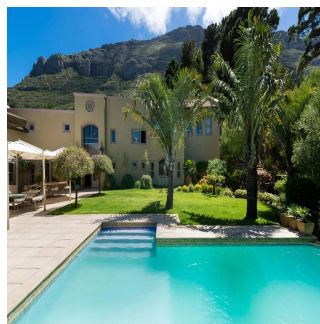

Set up high on the mountain surrounded by beautiful Olive trees with the background symphony of the cicadas you could be sitting in Tuscany. This incredibly private home looks down onto the mind boggling beauty of Hout Bay and lies in the secure sought after Ruyteplaats Private Estate. Designed with an eye to entertaining the open plan lounge, kitchen and dining room are spacious and have incredible high ceilings with exposed beams, a large fireplace, feature chandeliers and incredible views through the huge glass window – the kitchen includes a top of the range oven, a built in glass panelled wall of cupboards and a separate scullery. Off this space is a large outside covered and enclosed patio with glass walls of windows and doors and amazing views...this is the room you'll find yourself spending time in. Also downstairs is a gym room with en suite bathroom that can easily be used as a fourth bedroom, a study and an enormous wine cellar complete with a huge rock water feature, rounded brick ceilings and space for tables to entertain or throw large poker evenings with friends. Up the polished wood stairway on the first level there are two large spacious bedrooms both en suite, up another level lies the elegantly finished main bedroom with open plan en suite and a decadently spacious dressing room. The landscaped garden is absolutely beautiful with its naturally borehole fed blue pool, umbrella covered patio and a Koi pond with what can only be described as giant Koi leisurely circling.