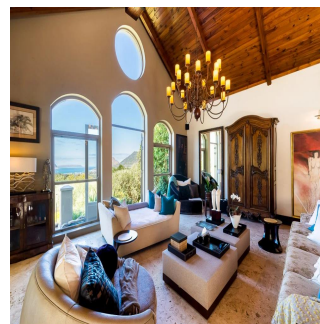

Set up high on the mountain surrounded by beautiful Olive trees with the background symphony of the cicadas you could be sitting in Tuscany. This incredibly private home looks down onto the mind boggling beauty of Hout Bay and lies in the secure sought after Ruyteplaats Private Estate. Designed with an eye to entertaining the open plan lounge, kitchen and dining room are spacious and have incredible high ceilings with exposed beams, a large fireplace, feature chandeliers and incredible views through the huge glass window – the kitchen includes a top of the range oven, a built in glass panelled wall of cupboards and a separate scullery. Off this space is a large outside covered and enclosed patio with glass walls of windows and doors and amazing views...this is the room you'll find yourself spending time in. Also downstairs is a gym room with en suite bathroom that can easily be used as a fourth bedroom, a study and an enormous wine cellar complete with a huge rock water feature, rounded brick ceilings and space for tables to entertain or throw large poker evenings with friends. Up the polished wood stairway on the first level there are two large spacious bedrooms both en suite, up another level lies the elegantly finished main bedroom with open plan en suite and a decadently spacious dressing room. The landscaped garden is absolutely beautiful with its naturally borehole fed blue pool, umbrella covered patio and a Koi pond with what can only be described as giant Koi leisurely circling.