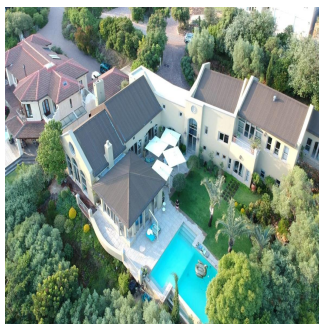

Set up high on the mountain surrounded by beautiful Olive trees with the background symphony of the cicadas you could be sitting in Tuscany. This incredibly private home looks down onto the mind boggling beauty of Hout Bay and lies in the secure sought after Ruyteplaats Private Estate. Designed with an eye to entertaining the open plan lounge, kitchen and dining room are spacious and have incredible high ceilings with exposed beams, a large fireplace, feature chandeliers and incredible views through the huge glass window – the kitchen includes a top of the range oven, a built in glass panelled wall of cupboards and a separate scullery. Off this space is a large outside covered and enclosed patio with glass walls of windows and doors and amazing views...this is the room you'll find yourself spending time in. Also downstairs is a gym room with en suite bathroom that can easily be used as a fourth bedroom, a study and an enormous wine cellar complete with a huge rock water feature, rounded brick ceilings and space for tables to entertain or throw large poker evenings with friends. Up the polished wood stairway on the first level there are two large spacious bedrooms both en suite, up another level lies the elegantly finished main bedroom with open plan en suite and a decadently spacious dressing room. The landscaped garden is absolutely beautiful with its naturally borehole fed blue pool, umbrella covered patio and a Koi pond with what can only be described as giant Koi leisurely circling.