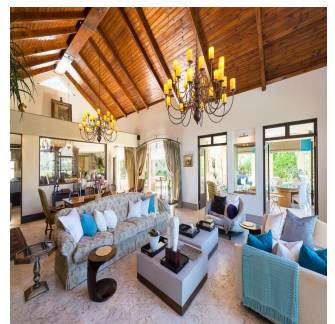

**Badmus Dann**

Badmus Real Estate Company

Lagos, Nigeria - Mistsevy Chas

234 8884843848

Set up high on the mountain surrounded by beautiful Olive trees with the background symphony of the cicadas you could be sitting in Tuscany. This incredibly private home looks down onto the mind boggling beauty of Hout Bay and lies in the secure sought after Ruyteplaats Private Estate. Designed with an eye to entertaining the open plan lounge, kitchen and dining room are spacious and have incredible high ceilings with exposed beams, a large fireplace, feature chandeliers and incredible views through the huge glass window – the kitchen includes a top of the range oven, a built in glass panelled wall of cupboards and a separate scullery. Off this space is a large outside covered and enclosed patio with glass walls of windows and doors and amazing views...this is the room you'll find yourself spending time in. Also downstairs is a gym room with en suite bathroom that can easily be used as a fourth bedroom, a study and an enormous wine cellar complete with a huge rock water feature, rounded brick ceilings and space for tables to entertain or throw large poker evenings with friends. Up the polished wood stairway on the first level there are two large spacious bedrooms both en suite, up another level lies the elegantly finished main bedroom with open plan en suite and a decadently spacious dressing room. The landscaped garden is absolutely beautiful with its naturally borehole fed blue pool, umbrella covered patio and a Koi pond with what can only be described as giant Koi leisurely circling.