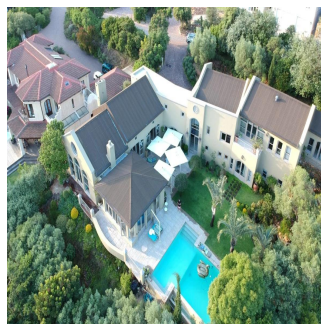

# 3 Bedroom House For Sale In Ruyteplaats Security Estate

'''

TSINA PRODAZHU

**USD 1315400.00**

- 640 qm
- 6 kimnaty
- 3 spal?ni
- 3 vanni kimnaty
- 3 poverhy
- 3 qm zemel?na ploshcha
- 3 avtomobil?ni mistsy

**Badmus Dann**

Badmus Real Estate Company

Lagos, Nigeria - Mistsevy Chas

234 8884843848

Set up high on the mountain surrounded by beautiful Olive trees with the background symphony of the cicadas you could be sitting in Tuscany. This incredibly private home looks down onto the mind boggling beauty of Hout Bay and lies in the secure sought after Ruyteplaats Private Estate. Designed with an eye to entertaining the open plan lounge, kitchen and dining room are spacious and have incredible high ceilings with exposed beams, a large fireplace, feature chandeliers and incredible views through the huge glass window – the kitchen includes a top of the range oven, a built in glass panelled wall of cupboards and a separate scullery. Off this space is a large outside covered and enclosed patio with glass walls of windows and doors and amazing views...this is the room you'll find yourself spending time in. Also downstairs is a gym room with en suite bathroom that can easily be used as a fourth bedroom, a study and an enormous wine cellar complete with a huge rock water feature, rounded brick ceilings and space for tables to entertain or throw large poker evenings with friends. Up the polished wood stairway on the first level there are two large spacious bedrooms both en suite, up another level lies the elegantly finished main bedroom with open plan en suite and a decadently spacious dressing room. The landscaped garden is absolutely beautiful with its naturally borehole fed blue pool, umbrella covered patio and a Koi pond with what can only be described as giant Koi leisurely circling.