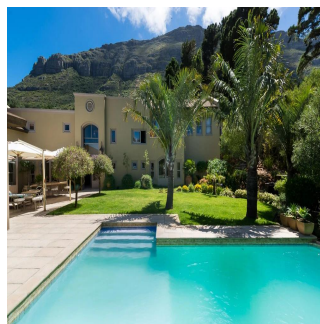

**Badmus Dann**

Badmus Real Estate Company

Lagos, Nigeria - Mistsevy Chas

234 8884843848

Set up high on the mountain surrounded by beautiful Olive trees with the background symphony of the cicadas you could be sitting in Tuscany. This incredibly private home looks down onto the mind boggling beauty of Hout Bay and lies in the secure sought after Ruyteplaats Private Estate. Designed with an eye to entertaining the open plan lounge, kitchen and dining room are spacious and have incredible high ceilings with exposed beams, a large fireplace, feature chandeliers and incredible views through the huge glass window – the kitchen includes a top of the range oven, a built in glass panelled wall of cupboards and a separate scullery. Off this space is a large outside covered and enclosed patio with glass walls of windows and doors and amazing views...this is the room you'll find yourself spending time in. Also downstairs is a gym room with en suite bathroom that can easily be used as a fourth bedroom, a study and an enormous wine cellar complete with a huge rock water feature, rounded brick ceilings and space for tables to entertain or throw large poker evenings with friends. Up the polished wood stairway on the first level there are two large spacious bedrooms both en suite, up another level lies the elegantly finished main bedroom with open plan en suite and a decadently spacious dressing room. The landscaped garden is absolutely beautiful with its naturally borehole fed blue pool, umbrella covered patio and a Koi pond with what can only be described as giant Koi leisurely circling.