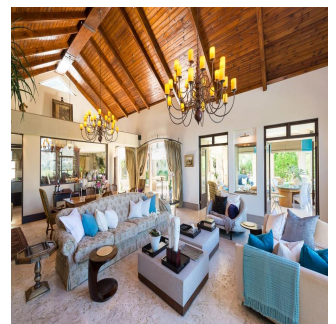

Set up high on the mountain surrounded by beautiful Olive trees with the background symphony of the cicadas you could be sitting in Tuscany. This incredibly private home looks down onto the mind boggling beauty of Hout Bay and lies in the secure sought after Ruyteplaats Private Estate. Designed with an eye to entertaining the open plan lounge, kitchen and dining room are spacious and have incredible high ceilings with exposed beams, a large fireplace, feature chandeliers and incredible views through the huge glass window – the kitchen includes a top of the range oven, a built in glass panelled wall of cupboards and a separate scullery. Off this space is a large outside covered and enclosed patio with glass walls of windows and doors and amazing views...this is the room you'll find yourself spending time in. Also downstairs is a gym room with en suite bathroom that can easily be used as a fourth bedroom, a study and an enormous wine cellar complete with a huge rock water feature, rounded brick ceilings and space for tables to entertain or throw large poker evenings with friends. Up the polished wood stairway on the first level there are two large spacious bedrooms both en suite, up another level lies the elegantly finished main bedroom with open plan en suite and a decadently spacious dressing room. The landscaped garden is absolutely beautiful with its naturally borehole fed blue pool, umbrella covered patio and a Koi pond with what can only be described as giant Koi leisurely circling.