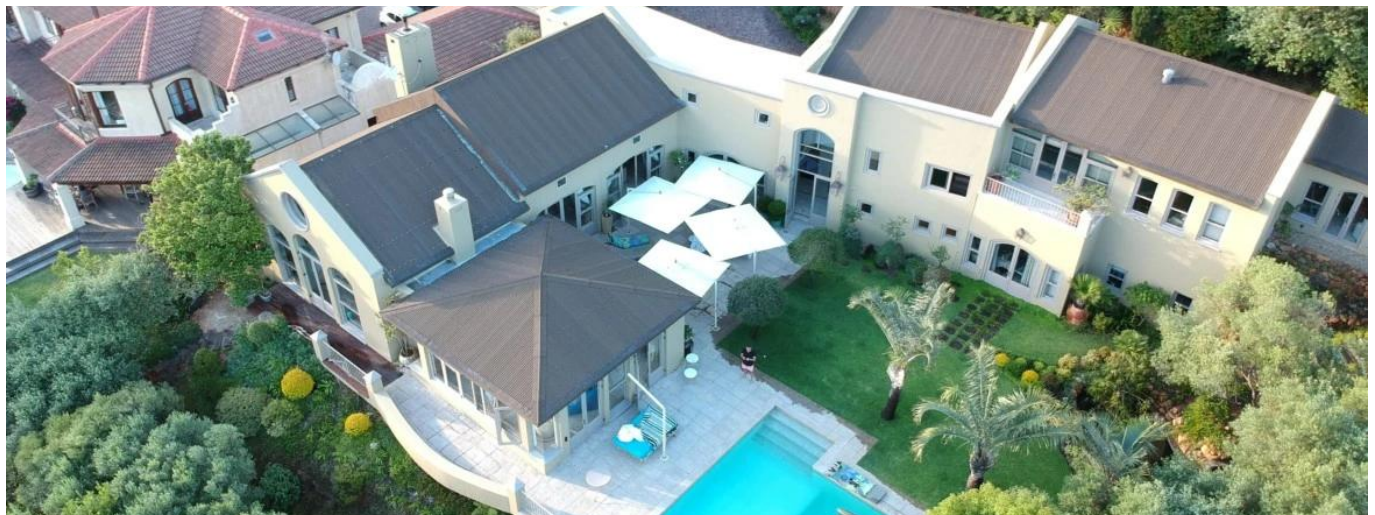

Pentkhaus

# 3 Bedroom House For Sale In Ruyteplaats Security Estate

'''

TSINA PRODAZHU

**USD 1315400.00**

- 640 qm
- 6 kimnaty
- 3 spal?ni
- 3 vanni kimnaty
- 3 poverhy
- 3 qm zemel?na ploshcha
- 3 avtomobil?ni mistsy

**Badmus Dann**

Badmus Real Estate Company

Lagos, Nigeria - Mistsevy Chas

234 8884843848

Set up high on the mountain surrounded by beautiful Olive trees with the background symphony of the cicadas you could be sitting in Tuscany. This incredibly private home looks down onto the mind boggling beauty of Hout Bay and lies in the secure sought after Ruyteplaats Private Estate. Designed with an eye to entertaining the open plan lounge, kitchen and dining room are spacious and have incredible high ceilings with exposed beams, a large fireplace, feature chandeliers and incredible views through the huge glass window – the kitchen includes a top of the range oven, a built in glass panelled wall of cupboards and a separate scullery. Off this space is a large outside covered and enclosed patio with glass walls of windows and doors and amazing views...this is the room you'll find yourself spending time in. Also downstairs is a gym room with en suite bathroom that can easily be used as a fourth bedroom, a study and an enormous wine cellar complete with a huge rock water feature, rounded brick ceilings and space for tables to entertain or throw large poker evenings with friends. Up the polished wood stairway on the first level there are two large spacious bedrooms both en suite, up another level lies the elegantly finished main bedroom with open plan en suite and a decadently spacious dressing room. The landscaped garden is absolutely beautiful with its naturally borehole fed blue pool, umbrella covered patio and a Koi pond with what can only be described as giant Koi leisurely circling.