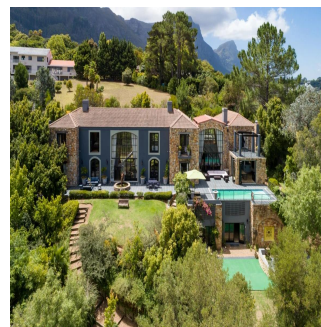

# Exquisite 7 Bedroom House For Sale In Upper Constantia

????????-????????????????????????????????????, Gauteng, ????????, , , ,

TSINA PRODAZHU

**\$ 1739870.00**

- 🏠 950 qm
- 🏡 14 kimnaty
- 🛏 7 spal?ni
- 🛁 7 vanni kimnaty
- 🛏 7 poverhy
- 📐 7 qm zemel?na ploshcha
- 🚗 7 avtomobil?ni mistsy

**Badmus Dann**  
Badmus Real Estate Company  
Lagos, Nigeria - Mistsevyv Chas

 **234 8884843848**

This exquisite home is located on a sub-divided erf of approx 4,300 m2 in the Avenues in Upper Constantia. The main house has extensive accommodation and is designed in a contemporary style and is an entertainer's haven with a wonderful flow both indoor and out. With stunning views! The entrance hall is double volume and the home has exceptionally high ceilings throughout. There is a large formal lounge with fireplace and dining area that leads onto the pool. In addition, there is a library room with wood-panelled walls and built in book shelves and a fireplace, a study and an informal TV room. The kitchen is well proportioned and centrally located and flows into the second large dining area, all rooms lead out onto the spacious open patio and lap swimming pool. All 7 bedrooms are en suite. The master bedroom suite is upstairs and has a spacious dressing room, fireplace, luxurious bathroom and spa area outside, plus a private balcony. Leading off from the kitchen and dining room is a games room and braai room. Downstairs is a wine cellar, teen games room and small putt put green. There are 2 double garages. Above one of the garages is a studio or space that could be converted into a teen-pad. There is full security system, underfloor heating throughout, automated sprinkler system and a Borehole.