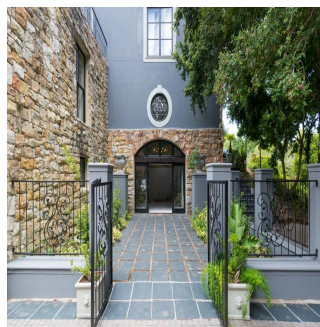

# Exquisite 7 Bedroom House For Sale In Upper Constantia

????????-????????????????????????????????????, Gauteng, ????????, , , ,

TSINA PRODAZHU

**\$ 1739870.00**

- 🏠 950 qm
- 🏡 14 kimnaty
- 🛏 7 spal?ni
- 🛁 7 vanni kimnaty
- 🛏 7 poverhy
- 📐 7 qm zemel?na ploshcha
- 🚗 7 avtomobil?ni mistsy

**Badmus Dann**  
Badmus Real Estate Company  
Lagos, Nigeria - Mistsevyv Chas

 **234 8884843848**

This exquisite home is located on a sub-divided erf of approx 4,300 m2 in the Avenues in Upper Constantia. The main house has extensive accommodation and is designed in a contemporary style and is an entertainer's haven with a wonderful flow both indoor and out. With stunning views! The entrance hall is double volume and the home has exceptionally high ceilings throughout. There is a large formal lounge with fireplace and dining area that leads onto the pool. In addition, there is a library room with wood-panelled walls and built in book shelves and a fireplace, a study and an informal TV room. The kitchen is well proportioned and centrally located and flows into the second large dining area, all rooms lead out onto the spacious open patio and lap swimming pool. All 7 bedrooms are en suite. The master bedroom suite is upstairs and has a spacious dressing room, fireplace, luxurious bathroom and spa area outside, plus a private balcony. Leading off from the kitchen and dining room is a games room and braai room. Downstairs is a wine cellar, teen games room and small putt put green. There are 2 double garages. Above one of the garages is a studio or space that could be converted into a teen-pad. There is full security system, underfloor heating throughout, automated sprinkler system and a Borehole.