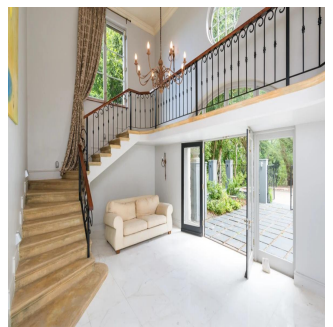

**Badmus Dann**  
Badmus Real Estate Company  
Lagos, Nigeria - Mistsevyv Chas

 **234 8884843848**

This exquisite home is located on a sub-divided erf of approx 4,300 m2 in the Avenues in Upper Constantia. The main house has extensive accommodation and is designed in a contemporary style and is an entertainer's haven with a wonderful flow both indoor and out. With stunning views! The entrance hall is double volume and the home has exceptionally high ceilings throughout. There is a large formal lounge with fireplace and dining area that leads onto the pool. In addition, there is a library room with wood-panelled walls and built in book shelves and a fireplace, a study and an informal TV room. The kitchen is well proportioned and centrally located and flows into the second large dining area, all rooms lead out onto the spacious open patio and lap swimming pool. All 7 bedrooms are en suite. The master bedroom suite is upstairs and has a spacious dressing room, fireplace, luxurious bathroom and spa area outside, plus a private balcony. Leading off from the kitchen and dining room is a games room and braai room. Downstairs is a wine cellar, teen games room and small putt put green. There are 2 double garages. Above one of the garages is a studio or space that could be converted into a teen-pad. There is full security system, underfloor heating throughout, automated sprinkler system and a Borehole.