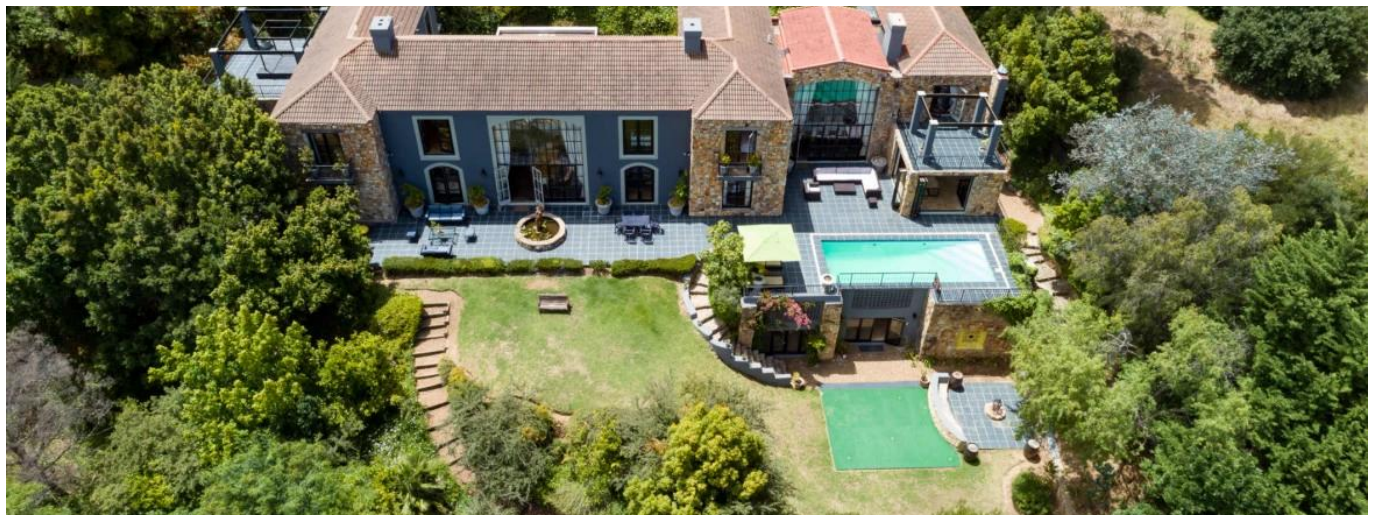

# Exquisite 7 Bedroom House For Sale In Upper Constantia

????????-????????????????????????????????????, Gauteng, ????????, , , ,

TSINA PRODAZHU

**\$ 1739870.00**

- 🏠 950 qm
- 🏡 14 kimnaty
- 🛏 7 spal?ni
- 🛁 7 vanni kimnaty
- 🛏 7 poverhy
- 📐 7 qm zemel?na ploshcha
- 🚗 7 avtomobil?ni mistsy

**Badmus Dann**  
Badmus Real Estate Company  
Lagos, Nigeria - Mistsevyv Chas

 **234 8884843848**

This exquisite home is located on a sub-divided erf of approx 4,300 m2 in the Avenues in Upper Constantia. The main house has extensive accommodation and is designed in a contemporary style and is an entertainer's haven with a wonderful flow both indoor and out. With stunning views! The entrance hall is double volume and the home has exceptionally high ceilings throughout. There is a large formal lounge with fireplace and dining area that leads onto the pool. In addition, there is a library room with wood-panelled walls and built in book shelves and a fireplace, a study and an informal TV room. The kitchen is well proportioned and centrally located and flows into the second large dining area, all rooms lead out onto the spacious open patio and lap swimming pool. All 7 bedrooms are en suite. The master bedroom suite is upstairs and has a spacious dressing room, fireplace, luxurious bathroom and spa area outside, plus a private balcony. Leading off from the kitchen and dining room is a games room and braai room. Downstairs is a wine cellar, teen games room and small putt put green. There are 2 double garages. Above one of the garages is a studio or space that could be converted into a teen-pad. There is full security system, underfloor heating throughout, automated sprinkler system and a Borehole.