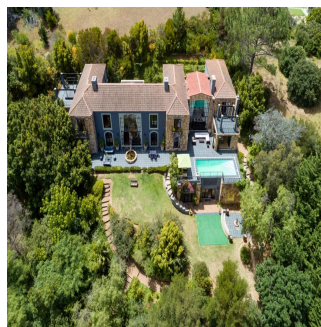

# Exquisite 7 Bedroom House For Sale In Upper Constantia

????????-????????????????????????????????????, Gauteng, ????????, , , ,

TSINA PRODAZHU

**\$ 1739870.00**

- 🏠 950 qm
- 🏡 14 kimnaty
- 🛏 7 spal?ni
- 🛁 7 vanni kimnaty
- 🛏 7 poverhy
- 📐 7 qm zemel?na ploshcha
- 🚗 7 avtomobil?ni mistsy

**Badmus Dann**  
Badmus Real Estate Company  
Lagos, Nigeria - Mistsevyv Chas

 **234 8884843848**

This exquisite home is located on a sub-divided erf of approx 4,300 m2 in the Avenues in Upper Constantia. The main house has extensive accommodation and is designed in a contemporary style and is an entertainer's haven with a wonderful flow both indoor and out. With stunning views! The entrance hall is double volume and the home has exceptionally high ceilings throughout. There is a large formal lounge with fireplace and dining area that leads onto the pool. In addition, there is a library room with wood-panelled walls and built in book shelves and a fireplace, a study and an informal TV room. The kitchen is well proportioned and centrally located and flows into the second large dining area, all rooms lead out onto the spacious open patio and lap swimming pool. All 7 bedrooms are en suite. The master bedroom suite is upstairs and has a spacious dressing room, fireplace, luxurious bathroom and spa area outside, plus a private balcony. Leading off from the kitchen and dining room is a games room and braai room. Downstairs is a wine cellar, teen games room and small putt put green. There are 2 double garages. Above one of the garages is a studio or space that could be converted into a teen-pad. There is full security system, underfloor heating throughout, automated sprinkler system and a Borehole.