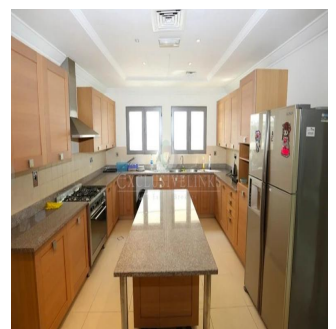

**Jcm Bienes Ra?ces**  
 Jcm Bienes Ra?ces  
 Naucalpan de Juárez, Mexico - Mistsevy Chas

+52 55 8421 5859

Henry Wiltshire International is pleased to present this exclusive luxury villa for sale on Palm Jumeirah. This property is located halfway up the K frond on this iconic development and offers outstanding views of the Dubai Marina Skyline across the vast sea. This Signature Villa sits on a plot size of 13,400 sqft and is the most popular style due to its fantastic open layout and has been well maintained throughout. The villa is arranged over two floors and boasts five bedrooms finished with beautiful interiors, high ceilings and large windows that fill the home with natural light. The ground floor comprises a large modern kitchen and two separate dining areas along with a study overlooking the beautifully landscaped garden & swimming pool. There is a guest bedroom & ensuite with its own side entrance. The master bedroom is located on the first floor with a large balcony and their own en-suites along with the remaining three bedrooms.