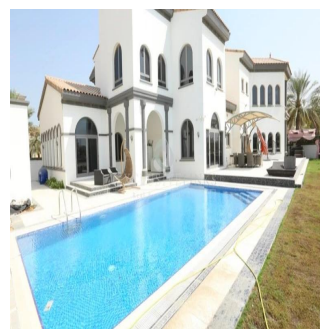

**Jcm Bienes Ra?ces**  
 Jcm Bienes Ra?ces  
 Naucalpan de Juárez, Mexico - Mistsevy Chas

+52 55 8421 5859

Henry Wiltshire International is pleased to present this exclusive luxury villa for sale on Palm Jumeirah. This property is located halfway up the K frond on this iconic development and offers outstanding views of the Dubai Marina Skyline across the vast sea. This Signature Villa sits on a plot size of 13,400 sqft and is the most popular style due to its fantastic open layout and has been well maintained throughout. The villa is arranged over two floors and boasts five bedrooms finished with beautiful interiors, high ceilings and large windows that fill the home with natural light. The ground floor comprises a large modern kitchen and two separate dining areas along with a study overlooking the beautifully landscaped garden & swimming pool. There is a guest bedroom & ensuite with its own side entrance. The master bedroom is located on the first floor with a large balcony and their own en-suites along with the remaining three bedrooms.