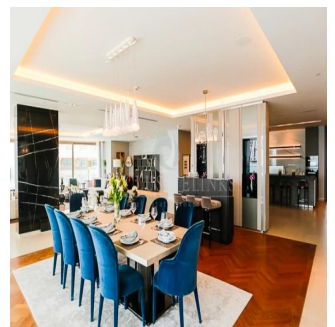

Pentkhaus

Mansion 1 - The Alef Residences

????????-???????????? ???? ?????, Gauteng, ?????????, , , ,

TSINA PRODAZHU

USD 70000000.00

- 13894 qft
- kimnaty
- 4 spal?ni
- 6 vanni kimnaty
- 6 poverhy
- 6 qft zemel?na ploshcha
- 6 avtomobil?ni mistsya

Jcm Bienes Ra?ces
 Jcm Bienes Ra?ces
 Naucalpan de Juárez, Mexico - Mistsevyy Chas

+52 55 8421 5859

Henry Wiltshire International is please to present to the market Alef Residences a very unique development, with a total of 104 homes spread out over 8 different mansions with each mansion having its own private lobby and 2 elevators servicing a maximum of only 14 apartments with just 2 apartments per floor. The Alef Residences will be serviced by the five star W Hotel Palm Jumeirah that we are building right next door, owners of the Alef Residences will receive VIP access and treatment to all of the amenities in the W Hotel including also room service and housekeeping if required. The W Hotel will have 5 restaurants, 4 bars, 4 swimming pools, roof top sunset bar, gym, spa and VIP rooms that will all be available to the owners of The Henry Wiltshire International Alef Residences on Palm.