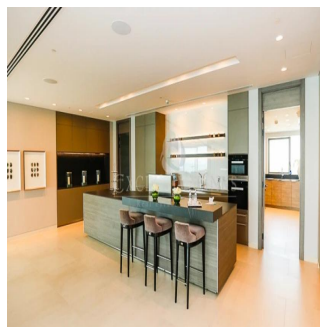

Jcm Bienes Ra?ces
 Jcm Bienes Ra?ces
 Naucalpan de Juárez, Mexico - Mistsevyy Chas

+52 55 8421 5859

Henry Wiltshire International is please to present to the market Alef Residences a very unique development, with a total of 104 homes spread out over 8 different mansions with each mansion having its own private lobby and 2 elevators servicing a maximum of only 14 apartments with just 2 apartments per floor. The Alef Residences will be serviced by the five star W Hotel Palm Jumeirah that we are building right next door, owners of the Alef Residences will receive VIP access and treatment to all of the amenities in the W Hotel including also room service and housekeeping if required. The W Hotel will have 5 restaurants, 4 bars, 4 swimming pools, roof top sunset bar, gym, spa and VIP rooms that will all be available to the owners of The Henry Wiltshire International Alef Residences on Palm.