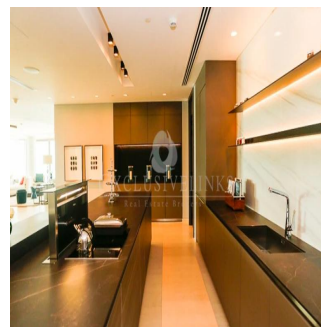

Jcm Bienes Ra?ces
 Jcm Bienes Ra?ces
 Naucalpan de Juárez, Mexico - Mistsevyy Chas

+52 55 8421 5859

Henry Wiltshire International is please to present to the market Alef Residences a very unique development, with a total of 104 homes spread out over 8 different mansions with each mansion having its own private lobby and 2 elevators servicing a maximum of only 14 apartments with just 2 apartments per floor. The Alef Residences will be serviced by the five star W Hotel Palm Jumeirah that we are building right next door, owners of the Alef Residences will receive VIP access and treatment to all of the amenities in the W Hotel including also room service and housekeeping if required. The W Hotel will have 5 restaurants, 4 bars, 4 swimming pools, roof top sunset bar, gym, spa and VIP rooms that will all be available to the owners of The Henry Wiltshire International Alef Residences on Palm.