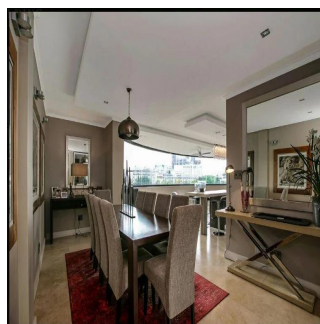

Nelson Ferreira
Pam Golding Properties Hyde Park
Sandton, South Africa - Mistsevy Chas

27 82 600 4455

Exquisite and Exclusive City Apartment You'll be wowed from the moment you enter this exquisite penthouse apartment erected on the Sandton Skyline. The apartment is a contemporary mix of city skyline and glossy sophistication, married to the earthy colours of Africa and rich in comfort and calm. Fixtures and fittings have been selected to meet the most demanding & discerning of tastes and bespoke styling makes this property unique in every way. 3 open-plan receptions rooms and ultra-modern gourmet kitchen gaze onto 180 degree views of the Sandton skyline. All four bedrooms are spacious with custom cabinetry, and king sized beds. 2 are en-suite while the other two share a bathroom. The professionally interior decorated furnishings are an option at no additional cost. Gautrain Station and Sandton City are a mere 500m away. Security is excellent, as is maintenance of the complex which offers a fully equipped gym, indoor heated pool, steam room, boardroom and 24hr concierge. 2 basement parking bays, and in a wonderful building complete this picture. Come and view it, the pictures just don't do it justice!