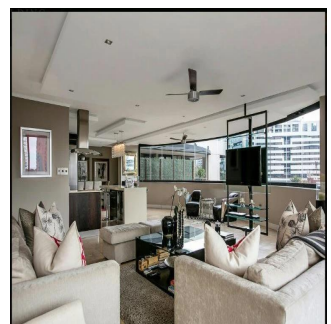

Nelson Ferreira
Pam Golding Properties Hyde Park
Sandton, South Africa - Mistsevy Chas

27 82 600 4455

Exquisite and Exclusive City Apartment You'll be wowed from the moment you enter this exquisite penthouse apartment erected on the Sandton Skyline. The apartment is a contemporary mix of city skyline and glossy sophistication, married to the earthy colours of Africa and rich in comfort and calm. Fixtures and fittings have been selected to meet the most demanding & discerning of tastes and bespoke styling makes this property unique in every way. 3 open-plan receptions rooms and ultra-modern gourmet kitchen gaze onto 180 degree views of the Sandton skyline. All four bedrooms are spacious with custom cabinetry, and king sized beds. 2 are en-suite while the other two share a bathroom. The professionally interior decorated furnishings are an option at no additional cost. Gautrain Station and Sandton City are a mere 500m away. Security is excellent, as is maintenance of the complex which offers a fully equipped gym, indoor heated pool, steam room, boardroom and 24hr concierge. 2 basement parking bays, and in a wonderful building complete this picture. Come and view it, the pictures just don't do it justice!