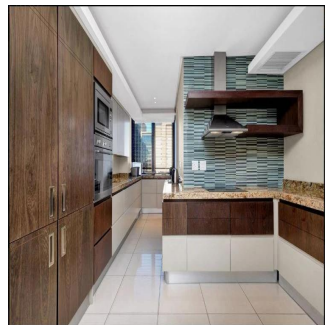

Nelson Ferreira
 Pam Golding Properties Hyde Park
 Sandton, South Africa - Mistsevy Chas

27 82 600 4455

Executive living The Regent offers secure executive living at its very best. This spacious 2 bed 2.5 bath north facing lock up and go apartment is the ideal home for the person wanting all the conveniences of modern life without hassles. Excellent security with lift access straight into the apartment plus concierge, gym, spa, meeting rooms and restaurant. Invest in this superb lifestyle offering.