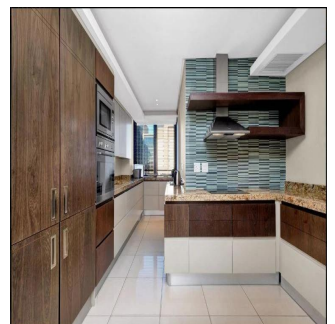

2 poverhy 2 qm zemel?na ploshcha 2 avtomobil?ni mistsya

Nelson Ferreira

Pam Golding Properties Hyde Park
Sandton, South Africa - Mistsevy Chas

27 82 600 4455

Executive living The Regent offers secure executive living at its very best. This spacious 2 bed 2.5 bath north facing lock up and go apartment is the ideal home for the person wanting all the conveniences of modern life without hassles. Excellent security with lift access straight into the apartment plus concierge, gym, spa, meeting rooms and restaurant. Invest in this superb lifestyle offering.