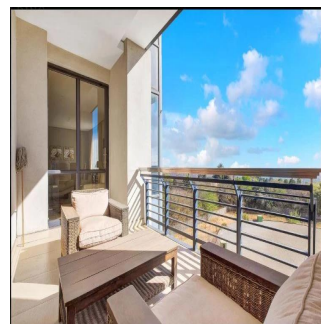

Pentkhaus

Executive 2 Bedroom Apartment For Sale In Morningside, Sandton

????????-???????????? ???? ??????, Gauteng, Sandton, , , 2057,

TSINA PRODAZHU

\$ 384450.00

149 qm 4 kimnaty 2 spal?ni 2 vanni kimnaty

2 poverhy 2 qm zemel?na ploshcha 2 avtomobil?ni mistsya

Nelson Ferreira

Pam Golding Properties Hyde Park
Sandton, South Africa - Mistsevy Chas

27 82 600 4455

Executive living The Regent offers secure executive living at its very best. This spacious 2 bed 2.5 bath north facing lock up and go apartment is the ideal home for the person wanting all the conveniences of modern life without hassles. Excellent security with lift access straight into the apartment plus concierge, gym, spa, meeting rooms and restaurant. Invest in this superb lifestyle offering.