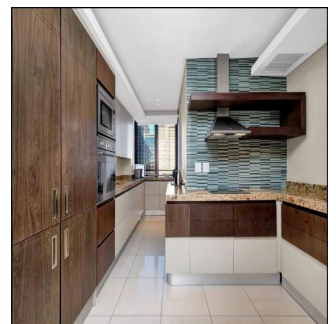

🏠 2 poverhy    📐 2 qm zemel?na ploshcha    🚗 2 avtomobil?ni mistsya

**Nelson Ferreira**

Pam Golding Properties Hyde Park  
Sandton, South Africa - Mistsevy Chas

📞 27 82 600 4455

Executive living The Regent offers secure executive living at its very best. This spacious 2 bed 2.5 bath north facing lock up and go apartment is the ideal home for the person wanting all the conveniences of modern life without hassles. Excellent security with lift access straight into the apartment plus concierge, gym, spa, meeting rooms and restaurant. Invest in this superb lifestyle offering.