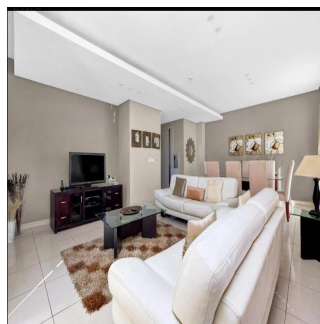

2 poverhy 2 qm zemel?na ploshcha 2 avtomobil?ni mistsya

Nelson Ferreira

Pam Golding Properties Hyde Park
Sandton, South Africa - Mistsevy Chas

27 82 600 4455

Executive living The Regent offers secure executive living at its very best. This spacious 2 bed 2.5 bath north facing lock up and go apartment is the ideal home for the person wanting all the conveniences of modern life without hassles. Excellent security with lift access straight into the apartment plus concierge, gym, spa, meeting rooms and restaurant. Invest in this superb lifestyle offering.