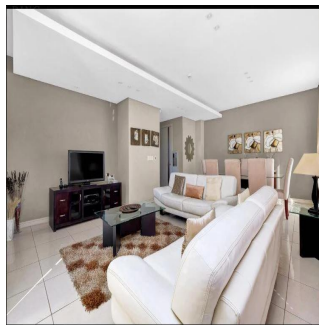

Nelson Ferreira
 Pam Golding Properties Hyde Park
 Sandton, South Africa - Mistsevy Chas

27 82 600 4455

Executive living The Regent offers secure executive living at its very best. This spacious 2 bed 2.5 bath north facing lock up and go apartment is the ideal home for the person wanting all the conveniences of modern life without hassles. Excellent security with lift access straight into the apartment plus concierge, gym, spa, meeting rooms and restaurant. Invest in this superb lifestyle offering.