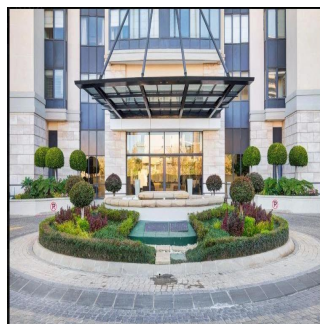

# Executive 2 Bedroom Apartment For Sale In Morningside, Sandton

????????-???????????? ???? ??????, Gauteng, Sandton, , , 2057,

TSINA PRODAZHU

**USD 384450.00**

🏠 149 qm    🏠 4 kimnaty    🛏️ 2 spal?ni    🚿 2 vanni kimnaty

🏠 2 poverhy    📐 2 qm zemel?na ploshcha    🚗 2 avtomobil?ni mistsya

**Nelson Ferreira**

Pam Golding Properties Hyde Park  
Sandton, South Africa - Mistsevy Chas

📞 27 82 600 4455

Executive living The Regent offers secure executive living at its very best. This spacious 2 bed 2.5 bath north facing lock up and go apartment is the ideal home for the person wanting all the conveniences of modern life without hassles. Excellent security with lift access straight into the apartment plus concierge, gym, spa, meeting rooms and restaurant. Invest in this superb lifestyle offering.