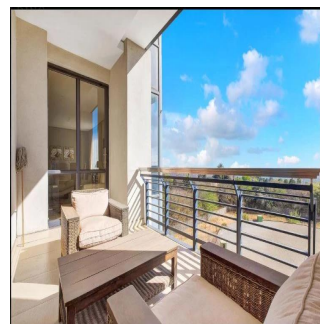

# Executive 2 Bedroom Apartment For Sale In Morningside, Sandton

????????-???????????? ???? ??????, Gauteng, Sandton, , , 2057,

TSINA PRODAZHU

**USD 384450.00**

🏠 149 qm    🏠 4 kimnaty    🛏️ 2 spal?ni    🚿 2 vanni kimnaty

🏠 2 poverhy    📐 2 qm zemel?na ploshcha    🚗 2 avtomobil?ni mistsya

**Nelson Ferreira**

Pam Golding Properties Hyde Park  
Sandton, South Africa - Mistsevy Chas

📞 27 82 600 4455

Executive living The Regent offers secure executive living at its very best. This spacious 2 bed 2.5 bath north facing lock up and go apartment is the ideal home for the person wanting all the conveniences of modern life without hassles. Excellent security with lift access straight into the apartment plus concierge, gym, spa, meeting rooms and restaurant. Invest in this superb lifestyle offering.