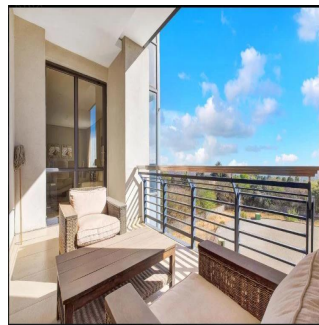

Pentkhaus

Executive 2 Bedroom Apartment For Sale In Morningside, Sandton

????????-???????????? ???? ??????, Gauteng, Sandton, , , 2057,

TSINA PRODAZHU

USD 384450.00

- 149 qm
- 4 kimnaty
- 2 spal?ni
- 2 vanni kimnaty
- 2 poverhy
- 2 qm zemel?na ploshcha
- 2 avtomobil?ni mistsya

Nelson Ferreira
 Pam Golding Properties Hyde Park
 Sandton, South Africa - Mistsevy Chas

27 82 600 4455

Executive living The Regent offers secure executive living at its very best. This spacious 2 bed 2.5 bath north facing lock up and go apartment is the ideal home for the person wanting all the conveniences of modern life without hassles. Excellent security with lift access straight into the apartment plus concierge, gym, spa, meeting rooms and restaurant. Invest in this superb lifestyle offering.