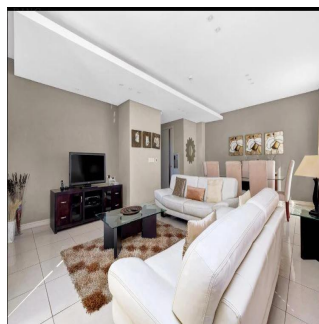

🏠 2 poverhy    📐 2 qm zemel?na ploshcha    🚗 2 avtomobil?ni mistsya

**Nelson Ferreira**

Pam Golding Properties Hyde Park  
Sandton, South Africa - Mistsevy Chas

📞 27 82 600 4455

Executive living The Regent offers secure executive living at its very best. This spacious 2 bed 2.5 bath north facing lock up and go apartment is the ideal home for the person wanting all the conveniences of modern life without hassles. Excellent security with lift access straight into the apartment plus concierge, gym, spa, meeting rooms and restaurant. Invest in this superb lifestyle offering.