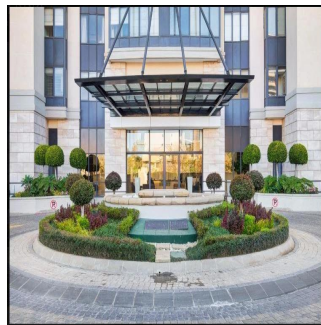

Pentkhaus

Executive 2 Bedroom Apartment For Sale In Morningside, Sandton

????????-???????????? ???? ??????, Gauteng, Sandton, , , 2057,

TSINA PRODAZHU

USD 384450.00

- 149 qm
- 4 kimnaty
- 2 spal?ni
- 2 vanni kimnaty
- 2 poverhy
- 2 qm zemel?na ploshcha
- 2 avtomobil?ni mistsya

Nelson Ferreira
 Pam Golding Properties Hyde Park
 Sandton, South Africa - Mistsevy Chas

27 82 600 4455

Executive living The Regent offers secure executive living at its very best. This spacious 2 bed 2.5 bath north facing lock up and go apartment is the ideal home for the person wanting all the conveniences of modern life without hassles. Excellent security with lift access straight into the apartment plus concierge, gym, spa, meeting rooms and restaurant. Invest in this superb lifestyle offering.