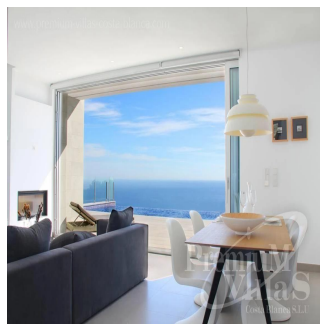

Pentkhaus

Exclusive Villas Under Construction In Cumbre Del Sol With Sea View

????????? ?????????? ??????????, ??????, ??????, , , 03726,

TSINA PRODAZHU

? **690000.00**

- 354 qm
- 4 kimnaty
- 3 spal?ni
- 2 vanni kimnaty
- 2 poverhy
- 2 qm zemel?na ploshcha
- 2 avtomobil?ni mistsya

Daniel Jungwirth
 Premium Villas Costa Blanca
 Altea, Spain - Mistsevy Chas

+34 965 848 454

Luxury villas, currently under construction, situated in Cumbre del Sol, residential estate in Benitachell, between Javea and Moraira on the northern Costa Blanca. We can guarantee modern design and materials of high quality. All properties are divided into two levels with 3 bedrooms and 2 bathrooms (master bedroom en-suite bathroom and wardrobes), spacious living room, fully equipped kitchen, laundry room and covered parking. A large terrace on 77.60sqm with private infinity edge swimming pool and lovely views over the Mediterranean. The villa has an open plan semi-basement with an area of ??80.85sqm that can be converted into a bedroom, gym, studio apartment etc.. Each villa has south-east location with stunning sea views. Area on plot and price ranges. For more information, call us or ask for an appointment.