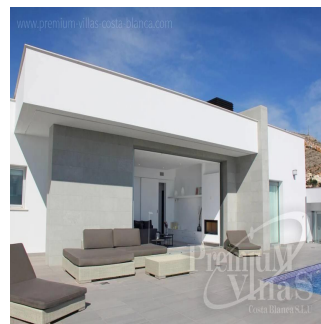

Pentkhaus

Exclusive Villas Under Construction In Cumbre Del Sol With Sea View

????????? ?????????? ??????????, ??????, ??????, , , 03726,

TSINA PRODAZHU

? **690000.00**

- 354 qm
- 4 kimnaty
- 3 spal?ni
- 2 vanni kimnaty
- 2 poverhy
- 2 qm zemel?na ploshcha
- 2 avtomobil?ni mistsya

Daniel Jungwirth
 Premium Villas Costa Blanca
 Altea, Spain - Mistsevy Chas

+34 965 848 454

Luxury villas, currently under construction, situated in Cumbre del Sol, residential estate in Benitachell, between Javea and Moraira on the northern Costa Blanca. We can guarantee modern design and materials of high quality. All properties are divided into two levels with 3 bedrooms and 2 bathrooms (master bedroom en-suite bathroom and wardrobes), spacious living room, fully equipped kitchen, laundry room and covered parking. A large terrace on 77.60sqm with private infinity edge swimming pool and lovely views over the Mediterranean. The villa has an open plan semi-basement with an area of ??80.85sqm that can be converted into a bedroom, gym, studio apartment etc.. Each villa has south-east location with stunning sea views. Area on plot and price ranges. For more information, call us or ask for an appointment.