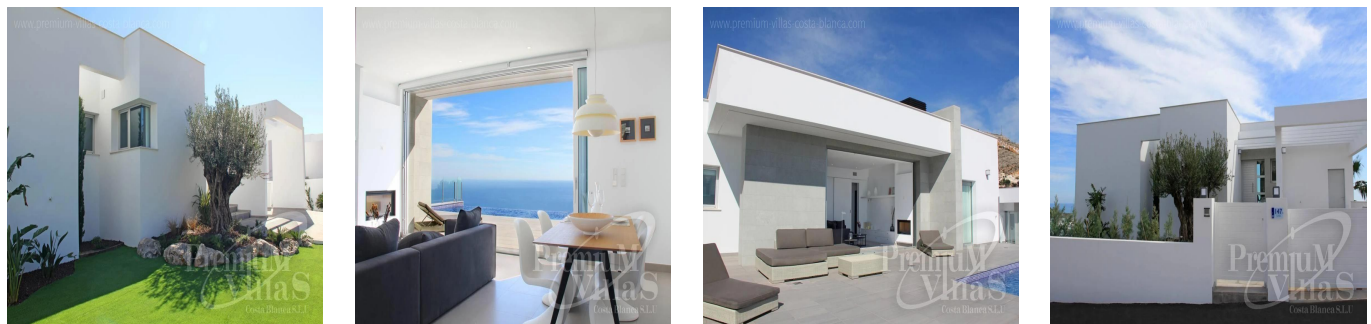

Pentkhaus

Exclusive Villas Under Construction In Cumbre Del Sol With Sea View

????????? ?????????? ??????????, ??????, ??????, , , 03726,

TSINA PRODAZHU

EUR 690000.00

- 354 qm
- 4 kimnaty
- 3 spal?ni
- 2 vanni kimnaty
- 2 poverhy
- 2 qm zemel?na ploshcha
- 2 avtomobil?ni mistsya

Daniel Jungwirth
Premium Villas Costa Blanca
Altea, Spain - Mistsevy Chas

+34 965 848 454

Luxury villas, currently under construction, situated in Cumbre del Sol, residential estate in Benitachell, between Javea and Moraira on the northern Costa Blanca. We can guarantee modern design and materials of high quality. All properties are divided into two levels with 3 bedrooms and 2 bathrooms (master bedroom en-suite bathroom and wardrobes), spacious living room, fully equipped kitchen, laundry room and covered parking. A large terrace on 77.60sqm with private infinity edge swimming pool and lovely views over the Mediterranean. The villa has an open plan semi-basement with an area of ??80.85sqm that can be converted into a bedroom, gym, studio apartment etc.. Each villa has south-east location with stunning sea views. Area on plot and price ranges. For more information, call us or ask for an appointment.