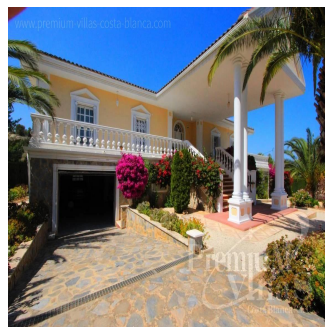

# Colonial-Style Villa In Alfaz Del Pi Near The Center

????????? ?????????? ??????????, ??????, ??????, , , ,

TSINA PRODAZHU

**EUR 640000.00**

- 🏠 578 qm
- 📏 5 kimnaty
- 🚗 4 spal?ni
- 🕒 4 vanni kimnaty
- 🏠 4 poverhy
- 📐 4 qm zemel?na ploshcha
- 🚗 4 avtomobil?ni mistsya

**Daniel Jungwirth**  
 Premium Villas Costa Blanca  
 Altea, Spain - Mistsevyv Chas

+34 965 848 454

In a residential and green surrounding in Alfaz del Pi, near the Norwegian school, you can find this stylish villa in a dead end street. The classy covered entrance of the villa leads to the hall with the big living room with open fire and separate dining room on the right of the hall. The kitchen has the same spacious set up and is equipped. At the same level there are two spacious bedrooms with bathroom en suite and another bedroom with separate bathroom. All rooms on this level are adjacent to the covered balcony that surrounds the villa. The stairs in the home lead to the laundry, storage and to the garage downstairs that can easily have three cars parked and another two cars and has as well one of the entrances to the guest apartment. It offers an open kitchen, spacious living room, bedroom with bathroom and extra storage for their guests. Besides, the apartment is just next to the big swimming pool and sun terrace. The garden has been landscaped with care and fits very well with the classy style of the villa and lies next to a green area. This property has impressive views to the mountains and the nearby villages and it has a very central location. Extras utility room, wine cellar, alarm system, , guest apartment, garden irrigation , automatic garage doors, summer kitchen, electric gate, fireplace, garage, good access and infrastructure, independent apartment, laundry room, wine cellar