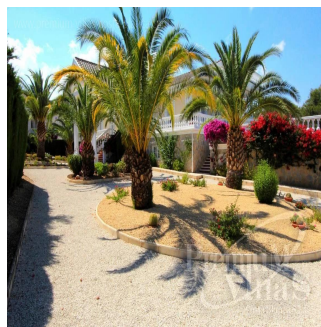

# Colonial-Style Villa In Alfaz Del Pi Near The Center

????????? ?????????? ??????????, ??????, ??????, , , ,

TSINA PRODAZHU

**EUR 640000.00**

- 🏠 578 qm
- 📏 5 kimnaty
- 🚗 4 spal?ni
- 🕒 4 vanni kimnaty
- 🏠 4 poverhy
- 📐 4 qm zemel?na ploshcha
- 🚗 4 avtomobil?ni mistsya

**Daniel Jungwirth**  
 Premium Villas Costa Blanca  
 Altea, Spain - Mistsevyv Chas

+34 965 848 454

In a residential and green surrounding in Alfaz del Pi, near the Norwegian school, you can find this stylish villa in a dead end street. The classy covered entrance of the villa leads to the hall with the big living room with open fire and separate dining room on the right of the hall. The kitchen has the same spacious set up and is equipped. At the same level there are two spacious bedrooms with bathroom en suite and another bedroom with separate bathroom. All rooms on this level are adjacent to the covered balcony that surrounds the villa. The stairs in the home lead to the laundry, storage and to the garage downstairs that can easily have three cars parked and another two cars and has as well one of the entrances to the guest apartment. It offers an open kitchen, spacious living room, bedroom with bathroom and extra storage for their guests. Besides, the apartment is just next to the big swimming pool and sun terrace. The garden has been landscaped with care and fits very well with the classy style of the villa and lies next to a green area. This property has impressive views to the mountains and the nearby villages and it has a very central location. Extras utility room, wine cellar, alarm system, , guest apartment, garden irrigation , automatic garage doors, summer kitchen, electric gate, fireplace, garage, good access and infrastructure, independent apartment, laundry room, wine cellar