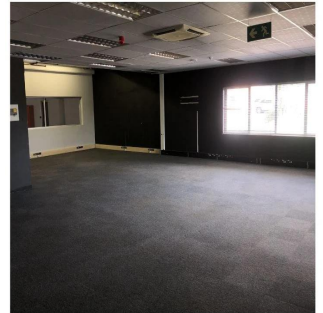

+52 55 5350 1150

PRIME AAA WAREHOUSE AND OFFICES IN LINBRO PARK Linbro Park with close access to the North and East and South just of the N3 This unit is in the sort after Security Park with many additional operational advantages ideal for logistics and warehousing operations. Warehouse size 3827 sqm Total office size of 1962 sqm The unit has offices with separate receptions if required. The two office units are located in front and back of the warehouse. AAA building with extras: Fully integrated sprinkler system State of the art alarm system Bio Metric control access points 15m to the eaves Natural light panels in the warehouse Controlled air conditioning throughout the building Separate guard house and access control Basement parking and other parking Separate work shop for struck Super link turning available 6 receiving bays Dock levelers Two safes Boardrooms Two kitchens Wheel chair access