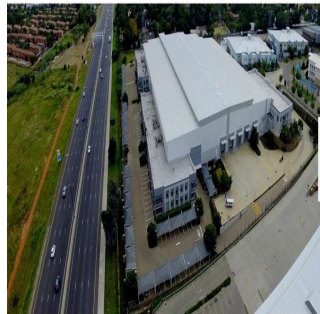

HIGHWAY EXPOSURE - LINBRO PARK State of the art - A Grade Basement area of 1 273sqm can be added as warehousing/ storage space
Excellent vehicle reticulation Roller shutter doors Dock levellers Exquisite offices and warehouse Ample Parking

Dostupnyy Z: 13.05.2019

Poverkh: 4 Poverkhy: 4 Rik Pobudovy: 2017 Avtomobil?Ni Mistsya: 4

Rik Pobudovy: 2017

Typ: Ofis