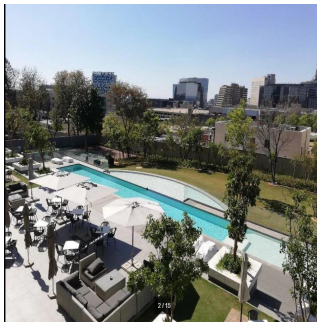

Gama6 Asesor?a Inmobiliaria
Gamasix Asesoría Inmobiliaria
Mexico City, Mexico - Mistsevy Chas

+52 5536664483

Sandton's Prestigious Sandhurst 2 Bed 2 Bath Executive Apartment Sandton's Prestigious Sandhurst The Sought-after Embassy Towers Big Celebration! Chic – Sophisticated – Trendy Executive apartment (163sqms) Select, Professional lifestyle of the 21st century Live, Work, Play - enjoy the lifestyle of the rich & famous Enter "in style" - under a Porte Cochère & greeted by the concierge Hi-tech security – "beats fort Knox"!! Stunning & capacious lounge & dining lead to Balcony with views to infinity Ultra-modern white high gloss kitchen & glass breakfast bar 2 deluxe Bedrooms with gorgeous Bathrooms (ensuite) Trendy high bulkhead ceilings, downlights & vast expanse of glass beckon magnificent views to leave you breathless... The lifestyle you deserve and certainly don't want to miss!!! Embassy residents are granted membership to The Embassy Club allowing exclusive access to a wide range of facilities including * The Ambassador Lounge * Fully operational restaurant, coffee shop and bar. * The Embassy Club Privé - Private dining and meeting rooms. * Consulate Office Suites - Fully equipped executive offices & boardrooms. * Diplomat Fitness Centre - Fully equipped state-of-the-art gym. * Senator Wellness Spa - Fully equipped Spa and treatment room. * The club facilities flow out onto a pool deck and terrace overlooking magnificent landscaped gardens with a floodlit tennis court.