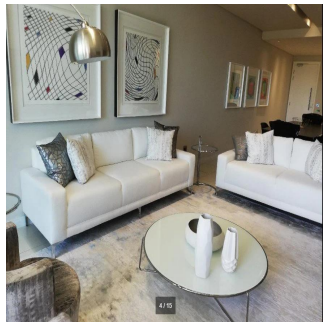

Pentkhaus

Sophisticated And Prestigious 2 Bedroom Apartment In Embassy Towers For Sale

????????-???????????? ???? ?????, ????? ???? ???? ,
????????, , , ,

TSINA PRODAZHU
\$ 512000.00

- 🏠 163 qm
- 🏠 4 kimnaty
- 🚗 2 spal?ni
- 👤 2 vanni kimnaty
- 🏠 2 poverhy
- 📐 2 qm zemel?na ploshcha
- 📄 2 avtomobil?ni mistsya

Gama6 Asesor?a Inmobiliaria
Gamasix Asesoría Inmobiliaria
Mexico City, Mexico - Mistsevy Chas

+52 5536664483

Sandton's Prestigious Sandhurst 2 Bed 2 Bath Executive Apartment Sandton's Prestigious Sandhurst The Sought-after Embassy Towers Big Celebration! Chic – Sophisticated – Trendy Executive apartment (163sqms) Select, Professional lifestyle of the 21st century Live, Work, Play - enjoy the lifestyle of the rich & famous Enter "in style" - under a Porte Cochère & greeted by the concierge Hi-tech security – "beats fort Knox"!! Stunning & capacious lounge & dining lead to Balcony with views to infinity Ultra-modern white high gloss kitchen & glass breakfast bar 2 deluxe Bedrooms with gorgeous Bathrooms (ensuite) Trendy high bulkhead ceilings, downlights & vast expanse of glass beckon magnificent views to leave you breathless... The lifestyle you deserve and certainly don't want to miss!!! Embassy residents are granted membership to The Embassy Club allowing exclusive access to a wide range of facilities including * The Ambassador Lounge * Fully operational restaurant, coffee shop and bar. * The Embassy Club Privé - Private dining and meeting rooms. * Consulate Office Suites - Fully equipped executive offices & boardrooms. * Diplomat Fitness Centre - Fully equipped state-of-the-art gym. * Senator Wellness Spa - Fully equipped Spa and treatment room. * The club facilities flow out onto a pool deck and terrace overlooking magnificent landscaped gardens with a floodlit tennis court.