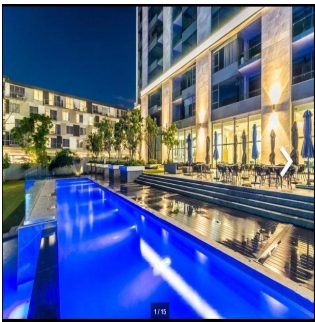

# Sophisticated And Prestigious 2 Bedroom Apartment In Embassy Towers For Sale

????????-???????????? ???? ??????, ?????? ?????? ?????????, ?????????, , , ,

TSINA PRODAZHU

**USD 512000.00**

- 163 qm
- 4 kimnaty
- 2 spal?ni
- 2 vanni kimnaty
- 2 poverhy
- 2 qm zemel?na ploshcha
- 2 avtomobil?ni mistsya

**Gama6 Asesoría Inmobiliaria**  
Gamasix Asesoría Inmobiliaria  
Mexico City, Mexico - Mistsevyy Chas

+52 5536664483

Sandton's Prestigious Sandhurst 2 Bed 2 Bath Executive Apartment Sandton's Prestigious Sandhurst The Sought-after Embassy Towers Big Celebration! Chic – Sophisticated – Trendy Executive apartment (163sqms) Select, Professional lifestyle of the 21st century Live, Work, Play - enjoy the lifestyle of the rich & famous Enter "in style" - under a Porte Cochère & greeted by the concierge Hi-tech security – "beats fort Knox"!! Stunning & capacious lounge & dining lead to Balcony with views to infinity Ultra-modern white high gloss kitchen & glass breakfast bar 2 deluxe Bedrooms with gorgeous Bathrooms (ensuite) Trendy high bulkhead ceilings, downlights & vast expanse of glass beckon magnificent views to leave you breathless... The lifestyle you deserve and certainly don't want to miss!!! Embassy residents are granted membership to The Embassy Club allowing exclusive access to a wide range of facilities including \* The Ambassador Lounge \* Fully operational restaurant, coffee shop and bar. \* The Embassy Club Privé - Private dining and meeting rooms. \* Consulate Office Suites - Fully equipped executive offices & boardrooms. \* Diplomat Fitness Centre - Fully equipped state-of-the-art gym. \* Senator Wellness Spa - Fully equipped Spa and treatment room. \* The club facilities flow out onto a pool deck and terrace overlooking magnificent landscaped gardens with a floodlit tennis court.