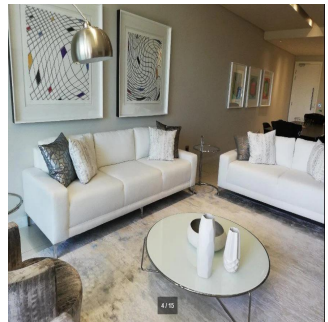

# Sophisticated And Prestigious 2 Bedroom Apartment In Embassy Towers For Sale

????????-???????????? ???? ??????, ?????? ?????? ?????????, ?????????, , , ,

TSINA PRODAZHU

**USD 512000.00**

- 163 qm
- 4 kimnaty
- 2 spal?ni
- 2 vanni kimnaty
- 2 poverhy
- 2 qm zemel?na ploshcha
- 2 avtomobil?ni mistsya

**Gama6 Asesoría Inmobiliaria**  
Gamasix Asesoría Inmobiliaria  
Mexico City, Mexico - Mistsevyy Chas

+52 5536664483

Sandton's Prestigious Sandhurst 2 Bed 2 Bath Executive Apartment Sandton's Prestigious Sandhurst The Sought-after Embassy Towers Big Celebration! Chic – Sophisticated – Trendy Executive apartment (163sqms) Select, Professional lifestyle of the 21st century Live, Work, Play - enjoy the lifestyle of the rich & famous Enter "in style" - under a Porte Cochère & greeted by the concierge Hi-tech security – "beats fort Knox"!! Stunning & capacious lounge & dining lead to Balcony with views to infinity Ultra-modern white high gloss kitchen & glass breakfast bar 2 deluxe Bedrooms with gorgeous Bathrooms (ensuite) Trendy high bulkhead ceilings, downlights & vast expanse of glass beckon magnificent views to leave you breathless... The lifestyle you deserve and certainly don't want to miss!!! Embassy residents are granted membership to The Embassy Club allowing exclusive access to a wide range of facilities including \* The Ambassador Lounge \* Fully operational restaurant, coffee shop and bar. \* The Embassy Club Privé - Private dining and meeting rooms. \* Consulate Office Suites - Fully equipped executive offices & boardrooms. \* Diplomat Fitness Centre - Fully equipped state-of-the-art gym. \* Senator Wellness Spa - Fully equipped Spa and treatment room. \* The club facilities flow out onto a pool deck and terrace overlooking magnificent landscaped gardens with a floodlit tennis court.