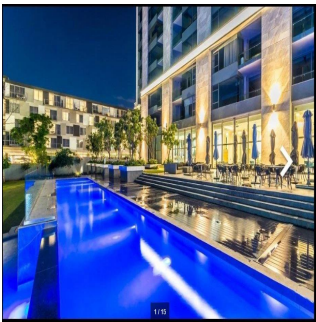

Pentkhaus

Sophisticated And Prestigious 2 Bedroom Apartment In Embassy Towers For Sale

????????-???????????? ???? ?????, ????? ???? ???? ,
????????, , , ,

TSINA PRODAZHU
\$ 512000.00

- 🏠 163 qm
- 🏠 4 kimnaty
- 🚗 2 spal?ni
- 👤 2 vanni kimnaty
- 🏠 2 poverhy
- 📐 2 qm zemel?na ploshcha
- 📄 2 avtomobil?ni mistsya

Gama6 Asesor?a Inmobiliaria
Gamasix Asesoría Inmobiliaria
Mexico City, Mexico - Mistsevy Chas

+52 5536664483

Sandton's Prestigious Sandhurst 2 Bed 2 Bath Executive Apartment Sandton's Prestigious Sandhurst The Sought-after Embassy Towers Big Celebration! Chic – Sophisticated – Trendy Executive apartment (163sqms) Select, Professional lifestyle of the 21st century Live, Work, Play - enjoy the lifestyle of the rich & famous Enter "in style" - under a Porte Cochère & greeted by the concierge Hi-tech security – "beats fort Knox"!! Stunning & capacious lounge & dining lead to Balcony with views to infinity Ultra-modern white high gloss kitchen & glass breakfast bar 2 deluxe Bedrooms with gorgeous Bathrooms (ensuite) Trendy high bulkhead ceilings, downlights & vast expanse of glass beckon magnificent views to leave you breathless... The lifestyle you deserve and certainly don't want to miss!!! Embassy residents are granted membership to The Embassy Club allowing exclusive access to a wide range of facilities including * The Ambassador Lounge * Fully operational restaurant, coffee shop and bar. * The Embassy Club Privé - Private dining and meeting rooms. * Consulate Office Suites - Fully equipped executive offices & boardrooms. * Diplomat Fitness Centre - Fully equipped state-of-the-art gym. * Senator Wellness Spa - Fully equipped Spa and treatment room. * The club facilities flow out onto a pool deck and terrace overlooking magnificent landscaped gardens with a floodlit tennis court.