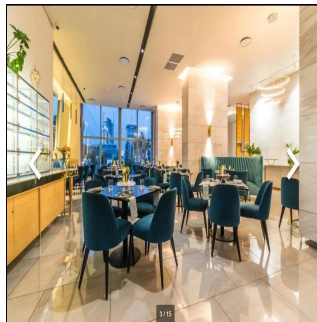

Gama6 Asesor?a Inmobiliaria
Gamasix Asesoría Inmobiliaria
Mexico City, Mexico - Mistsevy Chas

+52 5536664483

Sandton's Prestigious Sandhurst 2 Bed 2 Bath Executive Apartment Sandton's Prestigious Sandhurst The Sought-after Embassy Towers Big Celebration! Chic – Sophisticated – Trendy Executive apartment (163sqms) Select, Professional lifestyle of the 21st century Live, Work, Play - enjoy the lifestyle of the rich & famous Enter "in style" - under a Porte Cochère & greeted by the concierge Hi-tech security – "beats fort Knox"!! Stunning & capacious lounge & dining lead to Balcony with views to infinity Ultra-modern white high gloss kitchen & glass breakfast bar 2 deluxe Bedrooms with gorgeous Bathrooms (ensuite) Trendy high bulkhead ceilings, downlights & vast expanse of glass beckon magnificent views to leave you breathless... The lifestyle you deserve and certainly don't want to miss!!! Embassy residents are granted membership to The Embassy Club allowing exclusive access to a wide range of facilities including * The Ambassador Lounge * Fully operational restaurant, coffee shop and bar. * The Embassy Club Privé - Private dining and meeting rooms. * Consulate Office Suites - Fully equipped executive offices & boardrooms. * Diplomat Fitness Centre - Fully equipped state-of-the-art gym. * Senator Wellness Spa - Fully equipped Spa and treatment room. * The club facilities flow out onto a pool deck and terrace overlooking magnificent landscaped gardens with a floodlit tennis court.