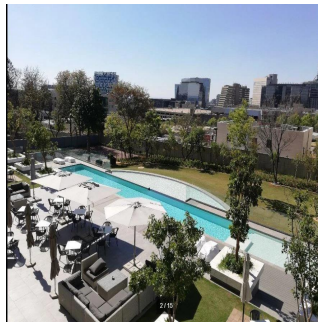

**Gama6 Asesoría Inmobiliaria**  
Gamasix Asesoría Inmobiliaria  
Mexico City, Mexico - Mistsevyy Chas

+52 5536664483

Sandton's Prestigious Sandhurst 2 Bed 2 Bath Executive Apartment Sandton's Prestigious Sandhurst The Sought-after Embassy Towers Big Celebration! Chic – Sophisticated – Trendy Executive apartment (163sqms) Select, Professional lifestyle of the 21st century Live, Work, Play - enjoy the lifestyle of the rich & famous Enter "in style" - under a Porte Cochère & greeted by the concierge Hi-tech security – "beats fort Knox"!! Stunning & capacious lounge & dining lead to Balcony with views to infinity Ultra-modern white high gloss kitchen & glass breakfast bar 2 deluxe Bedrooms with gorgeous Bathrooms (ensuite) Trendy high bulkhead ceilings, downlights & vast expanse of glass beckon magnificent views to leave you breathless... The lifestyle you deserve and certainly don't want to miss!!! Embassy residents are granted membership to The Embassy Club allowing exclusive access to a wide range of facilities including \* The Ambassador Lounge \* Fully operational restaurant, coffee shop and bar. \* The Embassy Club Privé - Private dining and meeting rooms. \* Consulate Office Suites - Fully equipped executive offices & boardrooms. \* Diplomat Fitness Centre - Fully equipped state-of-the-art gym. \* Senator Wellness Spa - Fully equipped Spa and treatment room. \* The club facilities flow out onto a pool deck and terrace overlooking magnificent landscaped gardens with a floodlit tennis court.