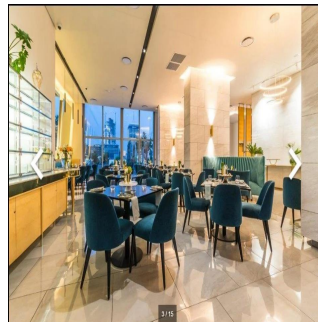

**Gama6 Asesoría Inmobiliaria**  
Gamasix Asesoría Inmobiliaria  
Mexico City, Mexico - Mistsevyy Chas

+52 5536664483

Sandton's Prestigious Sandhurst 2 Bed 2 Bath Executive Apartment Sandton's Prestigious Sandhurst The Sought-after Embassy Towers Big Celebration! Chic – Sophisticated – Trendy Executive apartment (163sqms) Select, Professional lifestyle of the 21st century Live, Work, Play - enjoy the lifestyle of the rich & famous Enter "in style" - under a Porte Cochère & greeted by the concierge Hi-tech security – "beats fort Knox"!! Stunning & capacious lounge & dining lead to Balcony with views to infinity Ultra-modern white high gloss kitchen & glass breakfast bar 2 deluxe Bedrooms with gorgeous Bathrooms (ensuite) Trendy high bulkhead ceilings, downlights & vast expanse of glass beckon magnificent views to leave you breathless... The lifestyle you deserve and certainly don't want to miss!!! Embassy residents are granted membership to The Embassy Club allowing exclusive access to a wide range of facilities including \* The Ambassador Lounge \* Fully operational restaurant, coffee shop and bar. \* The Embassy Club Privé - Private dining and meeting rooms. \* Consulate Office Suites - Fully equipped executive offices & boardrooms. \* Diplomat Fitness Centre - Fully equipped state-of-the-art gym. \* Senator Wellness Spa - Fully equipped Spa and treatment room. \* The club facilities flow out onto a pool deck and terrace overlooking magnificent landscaped gardens with a floodlit tennis court.