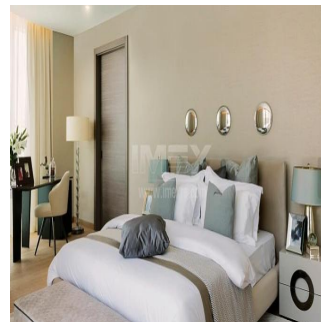

# High End 2 Bedroom Hotel Apartment Alef Residences | Palm Jumeirah

''

TSINA PRODAZHU

**USD 4083000.00**

446 qm

kimnaty

2 spal?ni

2 vanni kimnaty

2 poverhy

2 qm zemel?na ploshcha

2 avtomobil?ni mistysya

**Pgs Realty**  
Pgs Realty  
Panamá, Panama - Mistsevyy Chas

+507 391-8878

Purchase one of 104 homes located in eight mansions featuring their own dedicated lobbies and private elevators on the western Crescent of Palm Jumeirah, the hottest high-end Dubai location. Ultra-premium fully-serviced 5 star apartments for investments and for comfort living. Up to 8 per cent annual ROI Lease Management Property Management Quality House-keeping Private Club 104 with 5-star VIP Service Seaview and 500-meters-long Private Beach Philippe Starck mixers Floor-to-ceiling Glass windows Private Beach Cabanas Landscaped Gardens Huge Wraparound Balconies

Dostupnyy Z: 01.01.1970

Poverkh: 4 Poverkhy: 4 Rik Pobudovy: 2017 Avtomobil?Ni Mistsya: 4

Rik Pobudovy: 2017

Typ: Ofis

Built from the first letter of the Arabic alphabet, The Alef, meaning 'first and foremost' signifies a point of infinite possibility. Born out of a desire to redefine luxury, it represents a physical space premium to its core, and a quality of living beyond all else. The Alef brand is truly the first of its kind – through design, space, location, and genuine lifestyle experiences. Surrounded by the Gulf, The Alef Residences is situated on the West Crescent of Palm Jumeirah, covering 46840 sq m, all serviced by W – The Palm. Everything is within reach, shopping, dining, even access routes as far as the airport are effortless.