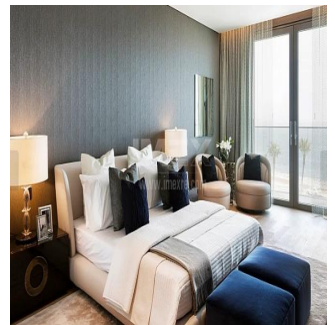

Pentkhaus

High End 2 Bedroom Hotel Apartment Alef Residences | Palm Jumeirah

''

TSINA PRODAZHU

\$ 4083000.00

446 qm

kimnaty

2 spal?ni

2 vanni kimnaty

2 poverhy

2 qm zemel?na ploshcha

2 avtomobil?ni mistsy

Pgs Realty
Pgs Realty
Panamá, Panama - Mistsevyy Chas

+507 391-8878

Purchase one of 104 homes located in eight mansions featuring their own dedicated lobbies and private elevators on the western Crescent of Palm Jumeirah, the hottest high-end Dubai location. Ultra-premium fully-serviced 5 star apartments for investments and for comfort living. Up to 8 per cent annual ROI Lease Management Property Management Quality House-keeping Private Club 104 with 5-star VIP Service Seaview and 500-meters-long Private Beach Philippe Starck mixers Floor-to-ceiling Glass windows Private Beach Cabanas Landscaped Gardens Huge Wraparound Balconies

Dostupnyy Z: 01.01.1970

Poverkh: 4 Poverkhy: 4 Rik Pobudovy: 2017 Avtomobil?Ni Mistsy: 4

Rik Pobudovy: 2017

Typ: Ofis

Built from the first letter of the Arabic alphabet, The Alef, meaning 'first and foremost' signifies a point of infinite possibility. Born out of a desire to redefine luxury, it represents a physical space premium to its core, and a quality of living beyond all else. The Alef brand is truly the first of its kind – through design, space, location, and genuine lifestyle experiences. Surrounded by the Gulf, The Alef Residences is situated on the West Crescent of Palm Jumeirah, covering 46840 sq m, all serviced by W – The Palm. Everything is within reach, shopping, dining, even access routes as far as the airport are effortless.