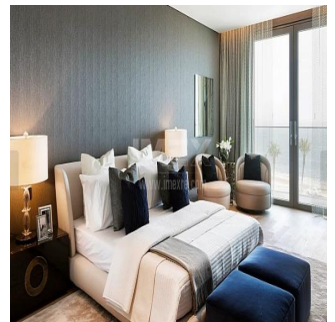

# High End 2 Bedroom Hotel Apartment Alef Residences | Palm Jumeirah

''

TSINA PRODAZHU

**USD 4083000.00**

446 qm

kimnaty

2 spal?ni

2 vanni kimnaty

2 poverhy

2 qm zemel?na ploshcha

2 avtomobil?ni mistysya

**Pgs Realty**  
Pgs Realty  
Panamá, Panama - Mistsevyy Chas

+507 391-8878

Purchase one of 104 homes located in eight mansions featuring their own dedicated lobbies and private elevators on the western Crescent of Palm Jumeirah, the hottest high-end Dubai location. Ultra-premium fully-serviced 5 star apartments for investments and for comfort living. Up to 8 per cent annual ROI Lease Management Property Management Quality House-keeping Private Club 104 with 5-star VIP Service Seaview and 500-meters-long Private Beach Philippe Starck mixers Floor-to-ceiling Glass windows Private Beach Cabanas Landscaped Gardens Huge Wraparound Balconies

Dostupnyy Z: 01.01.1970

Poverkh: 4 Poverkhy: 4 Rik Pobudovy: 2017 Avtomobil?Ni Mistsya: 4

Rik Pobudovy: 2017

Typ: Ofis

Built from the first letter of the Arabic alphabet, The Alef, meaning 'first and foremost' signifies a point of infinite possibility. Born out of a desire to redefine luxury, it represents a physical space premium to its core, and a quality of living beyond all else. The Alef brand is truly the first of its kind – through design, space, location, and genuine lifestyle experiences. Surrounded by the Gulf, The Alef Residences is situated on the West Crescent of Palm Jumeirah, covering 46840 sq m, all serviced by W – The Palm. Everything is within reach, shopping, dining, even access routes as far as the airport are effortless.