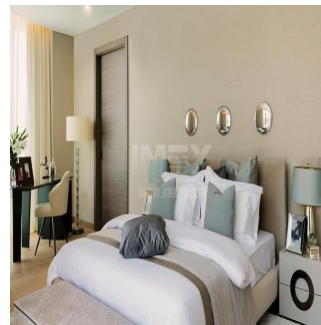

Pentkhaus

High End 2 Bedroom Hotel Apartment Alef Residences | Palm Jumeirah

''

TSINA PRODAZHU

\$ 4083000.00

446 qm

kimnaty

2 spal?ni

2 vanni kimnaty

2 poverhy

2 qm zemel?na ploshcha

2 avtomobil?ni mistsy

Pgs Realty
Pgs Realty
Panamá, Panama - Mistsevyy Chas

+507 391-8878

Purchase one of 104 homes located in eight mansions featuring their own dedicated lobbies and private elevators on the western Crescent of Palm Jumeirah, the hottest high-end Dubai location. Ultra-premium fully-serviced 5 star apartments for investments and for comfort living. Up to 8 per cent annual ROI Lease Management Property Management Quality House-keeping Private Club 104 with 5-star VIP Service Seaview and 500-meters-long Private Beach Philippe Starck mixers Floor-to-ceiling Glass windows Private Beach Cabanas Landscaped Gardens Huge Wraparound Balconies

Dostupnyy Z: 01.01.1970

Poverkh: 4 Poverkhy: 4 Rik Pobudovy: 2017 Avtomobil?Ni Mistsy: 4

Rik Pobudovy: 2017

Typ: Ofis

Built from the first letter of the Arabic alphabet, The Alef, meaning 'first and foremost' signifies a point of infinite possibility. Born out of a desire to redefine luxury, it represents a physical space premium to its core, and a quality of living beyond all else. The Alef brand is truly the first of its kind – through design, space, location, and genuine lifestyle experiences. Surrounded by the Gulf, The Alef Residences is situated on the West Crescent of Palm Jumeirah, covering 46840 sq m, all serviced by W – The Palm. Everything is within reach, shopping, dining, even access routes as far as the airport are effortless.